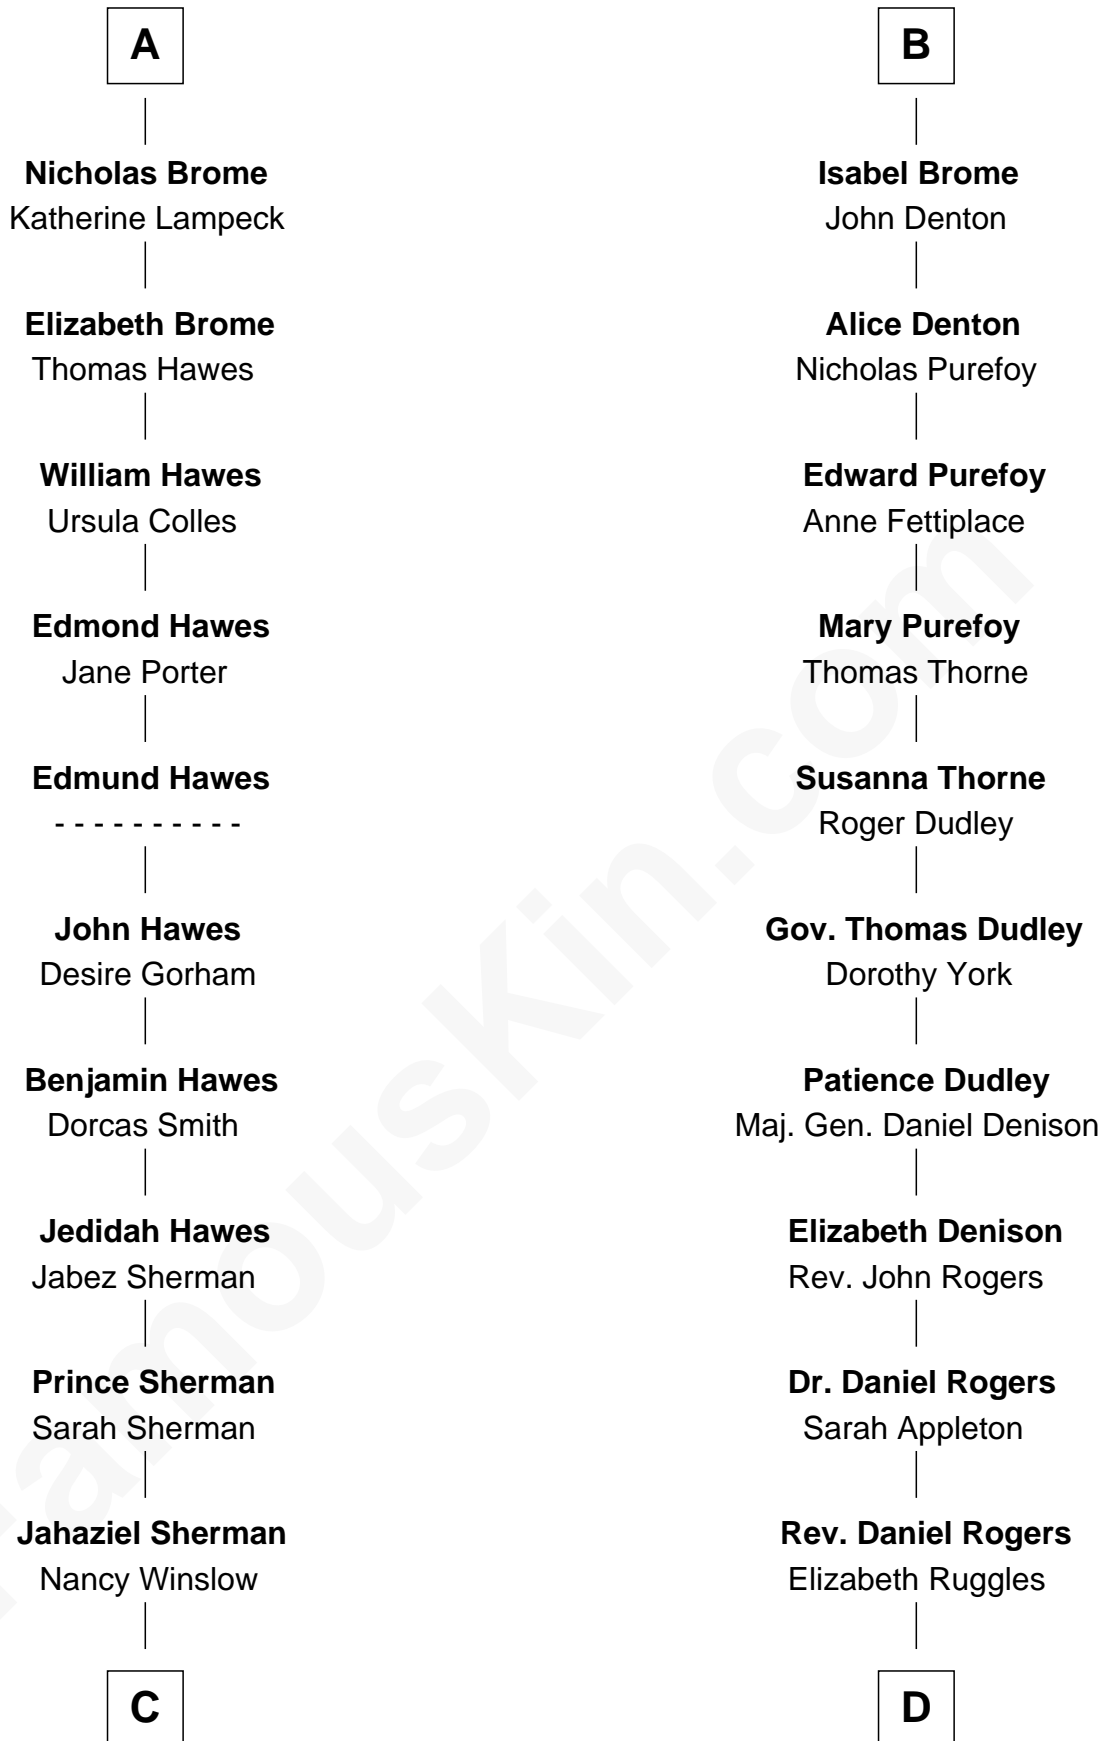

FamousKin.com

Relationship Chart of

James Sherman

27th U.S. Vice-President

19th cousin 1 time removed of

Colonel Robert Gould Shaw

U.S. Civil War leader of film "Glory" fame

Richard Plantagenet

C

Richard Winslow Sherman

Frances Lucretia Williams

Mary Frances Sherman

Richard Updike Sherman

James Sherman

27th U.S. Vice-President

D

Sarah Rogers

Samuel Parkman

Elizabeth Willard Parkman

Robert Gould Shaw

Francis George Shaw

Sarah Blake Sturgis

Colonel Robert Gould Shaw

Main character in film "Glory"