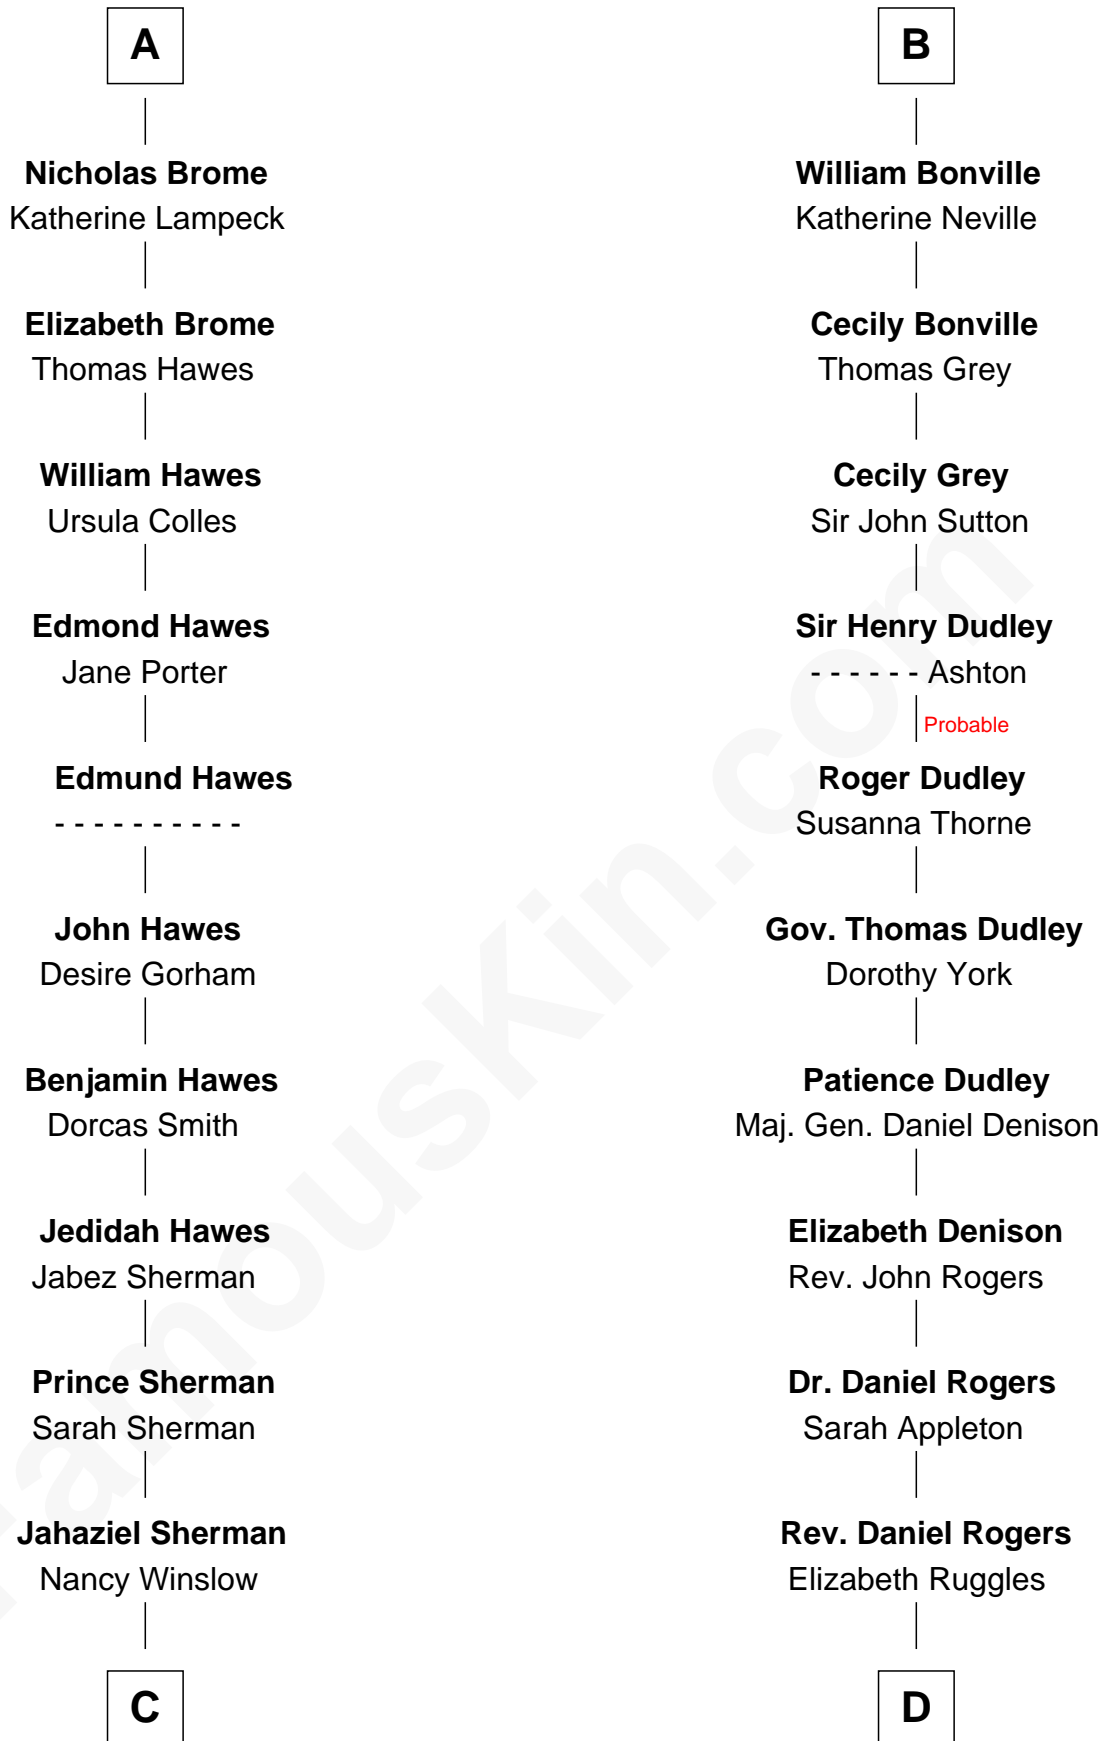

FamousKin.com

Relationship Chart of

James Sherman

27th U.S. Vice-President

19th cousin 1 time removed of

Colonel Robert Gould Shaw

U.S. Civil War leader of film "Glory" fame

Sir William de Ros

Margaret de Ros

Sir Reynold Grey

Margaret Grey

Sir William Bonville

William Bonville

Elizabeth Harington

B

C

Richard Winslow Sherman
Frances Lucretia Williams

Mary Frances Sherman
Richard Updike Sherman

James Sherman
27th U.S. Vice-President

D

Sarah Rogers
Samuel Parkman

Elizabeth Willard Parkman
Robert Gould Shaw