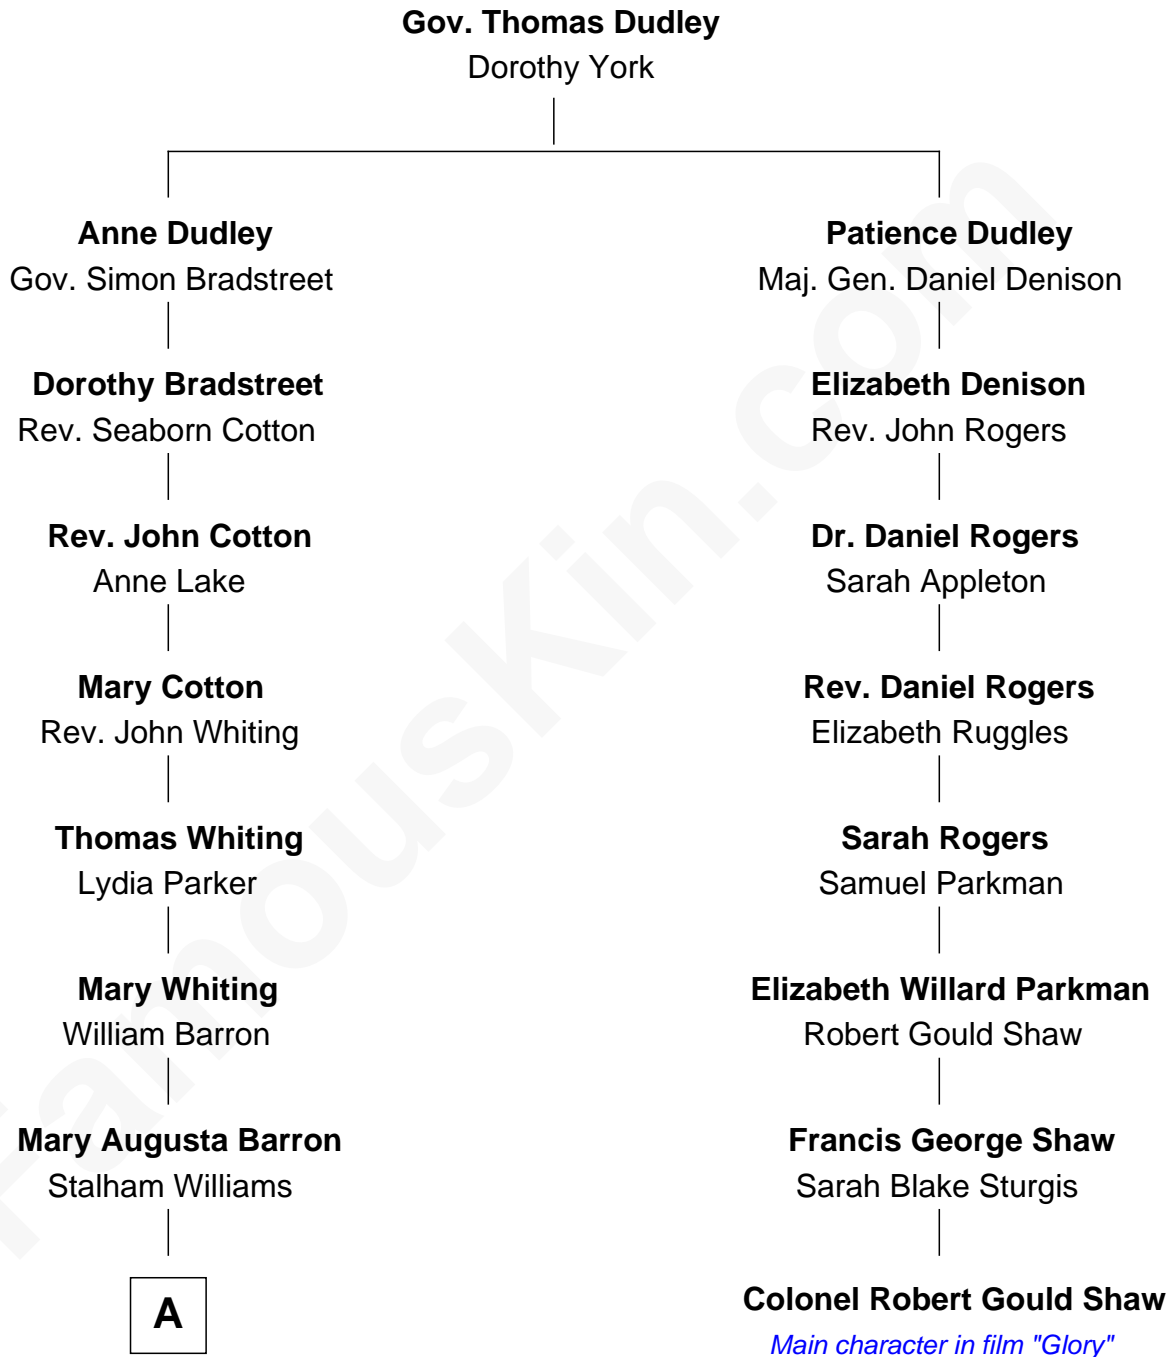

FamousKin.com

Relationship Chart of

James Sherman

27th U.S. Vice-President

7th cousin 2 times removed of

Colonel Robert Gould Shaw

U.S. Civil War leader of film "Glory" fame

A

—
Frances Lucretia Williams

Richard Winslow Sherman

—
Mary Frances Sherman

Richard Updike Sherman

—
James Sherman

27th U.S. Vice-President

FamousKin.com