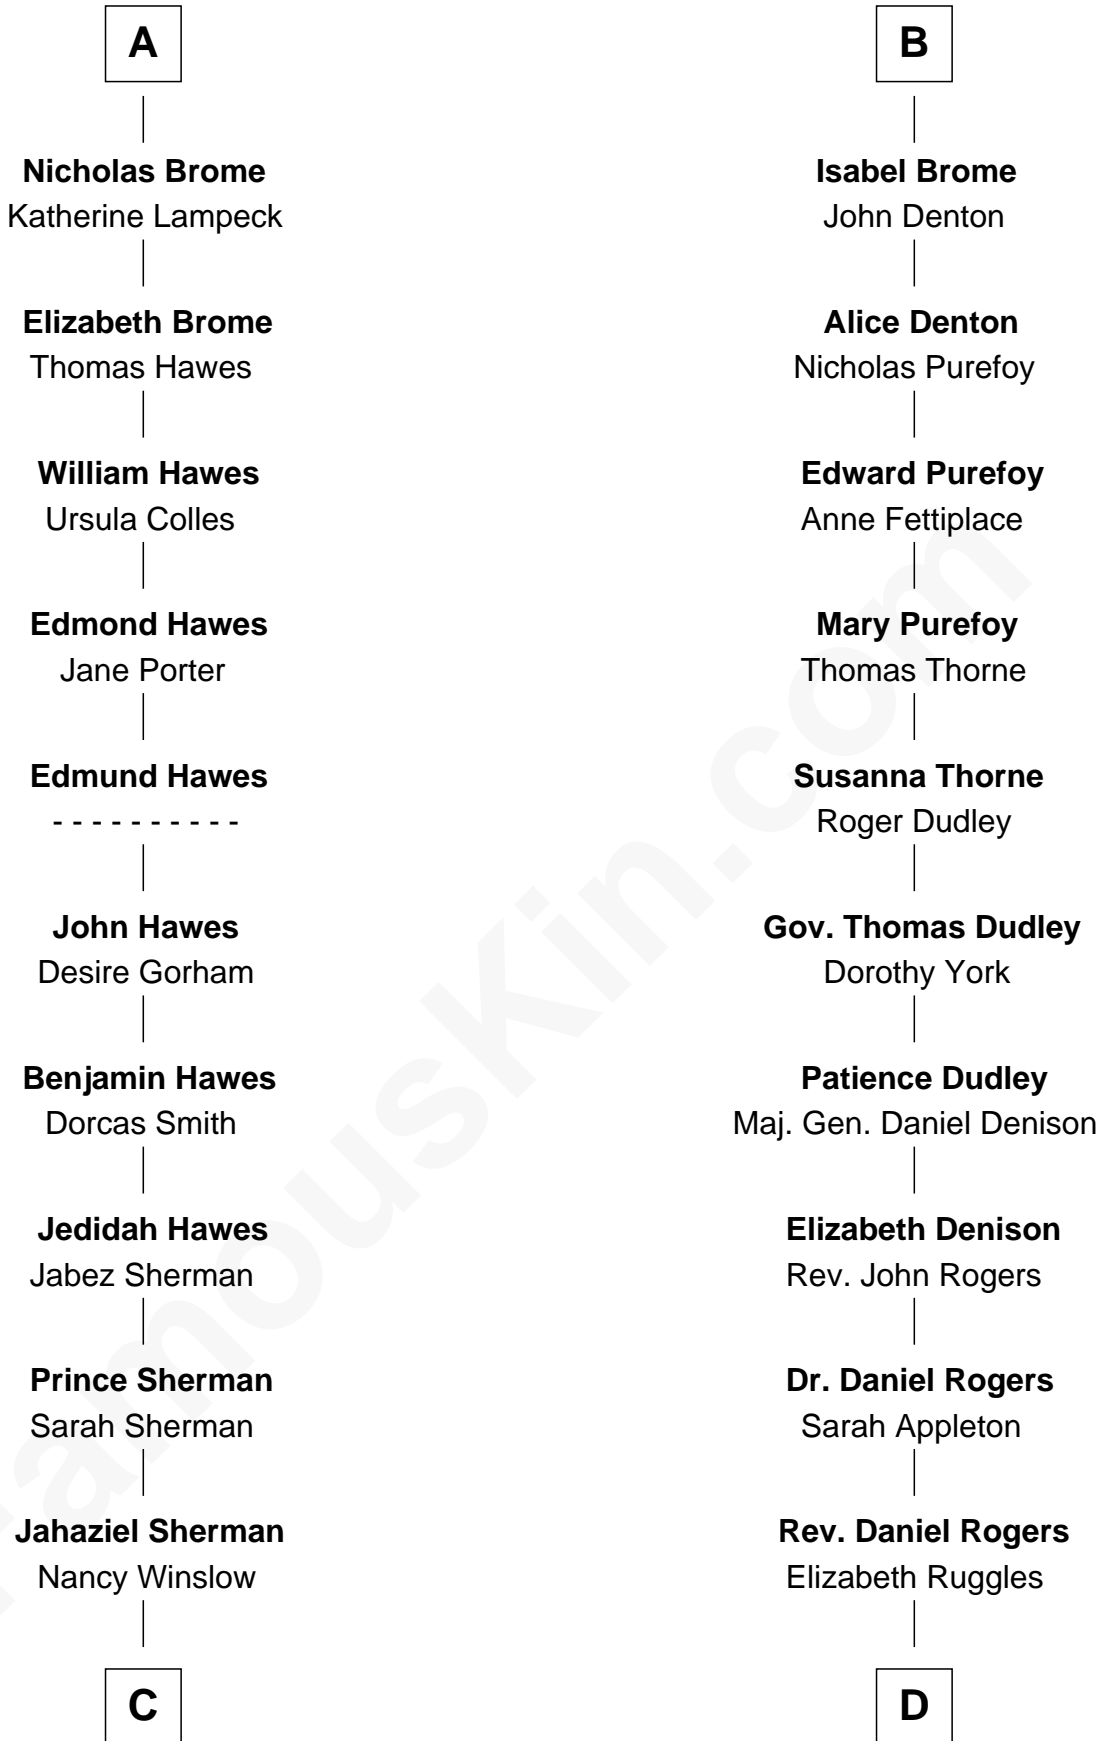

## Relationship Chart of

### James Sherman

27th U.S. Vice-President

19th cousin 1 time removed of

### Colonel Robert Gould Shaw

U.S. Civil War leader of film "Glory" fame

Reginald FitzPiers

**C**

**Richard Winslow Sherman**  
Frances Lucretia Williams

**Mary Frances Sherman**  
Richard Updike Sherman

**James Sherman**  
*27th U.S. Vice-President*

**D**

**Sarah Rogers**  
Samuel Parkman

**Elizabeth Willard Parkman**  
Robert Gould Shaw

**Francis George Shaw**  
Sarah Blake Sturgis

**Colonel Robert Gould Shaw**  
*Main character in film "Glory"*

FamousKin.com