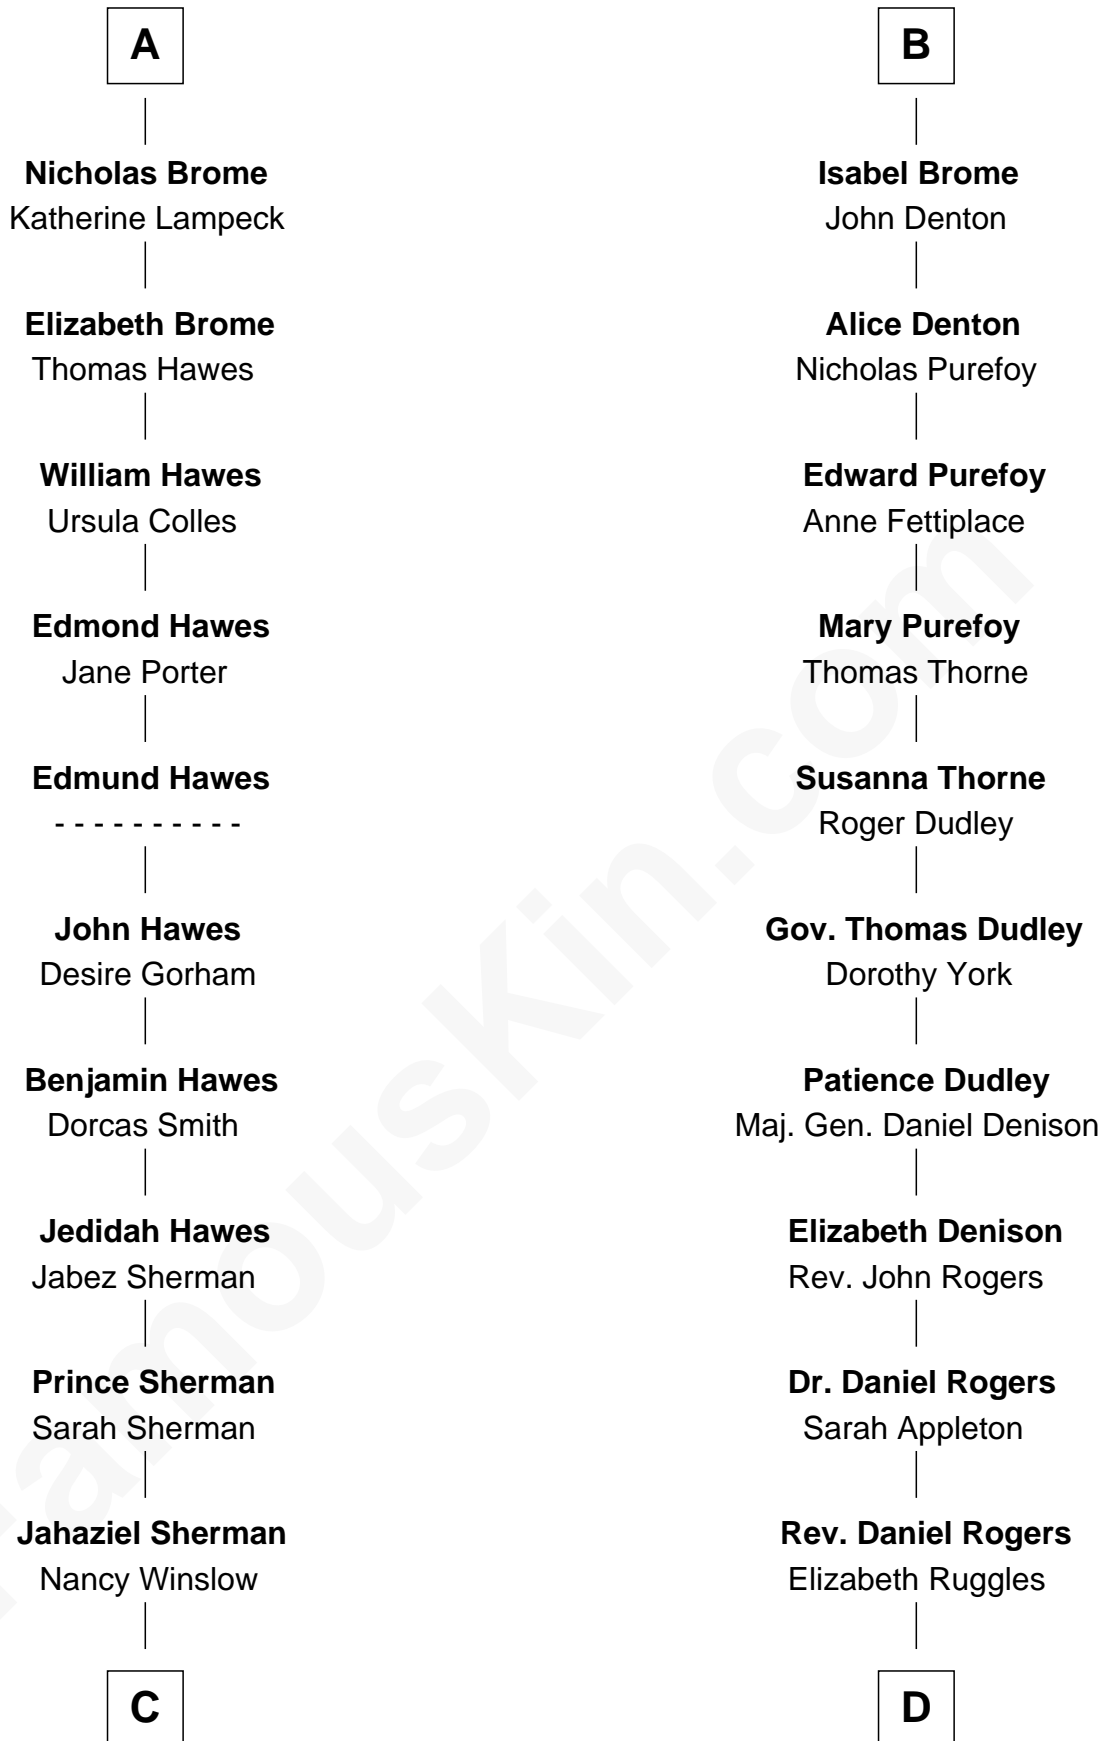

FamousKin.com

Relationship Chart of

James Sherman

27th U.S. Vice-President

19th cousin 1 time removed of

Colonel Robert Gould Shaw

U.S. Civil War leader of film "Glory" fame

C

Richard Winslow Sherman
Frances Lucretia Williams

Mary Frances Sherman
Richard Updike Sherman

James Sherman
27th U.S. Vice-President

D

Sarah Rogers
Samuel Parkman

Elizabeth Willard Parkman
Robert Gould Shaw

Francis George Shaw
Sarah Blake Sturgis

Colonel Robert Gould Shaw
Main character in film "Glory"