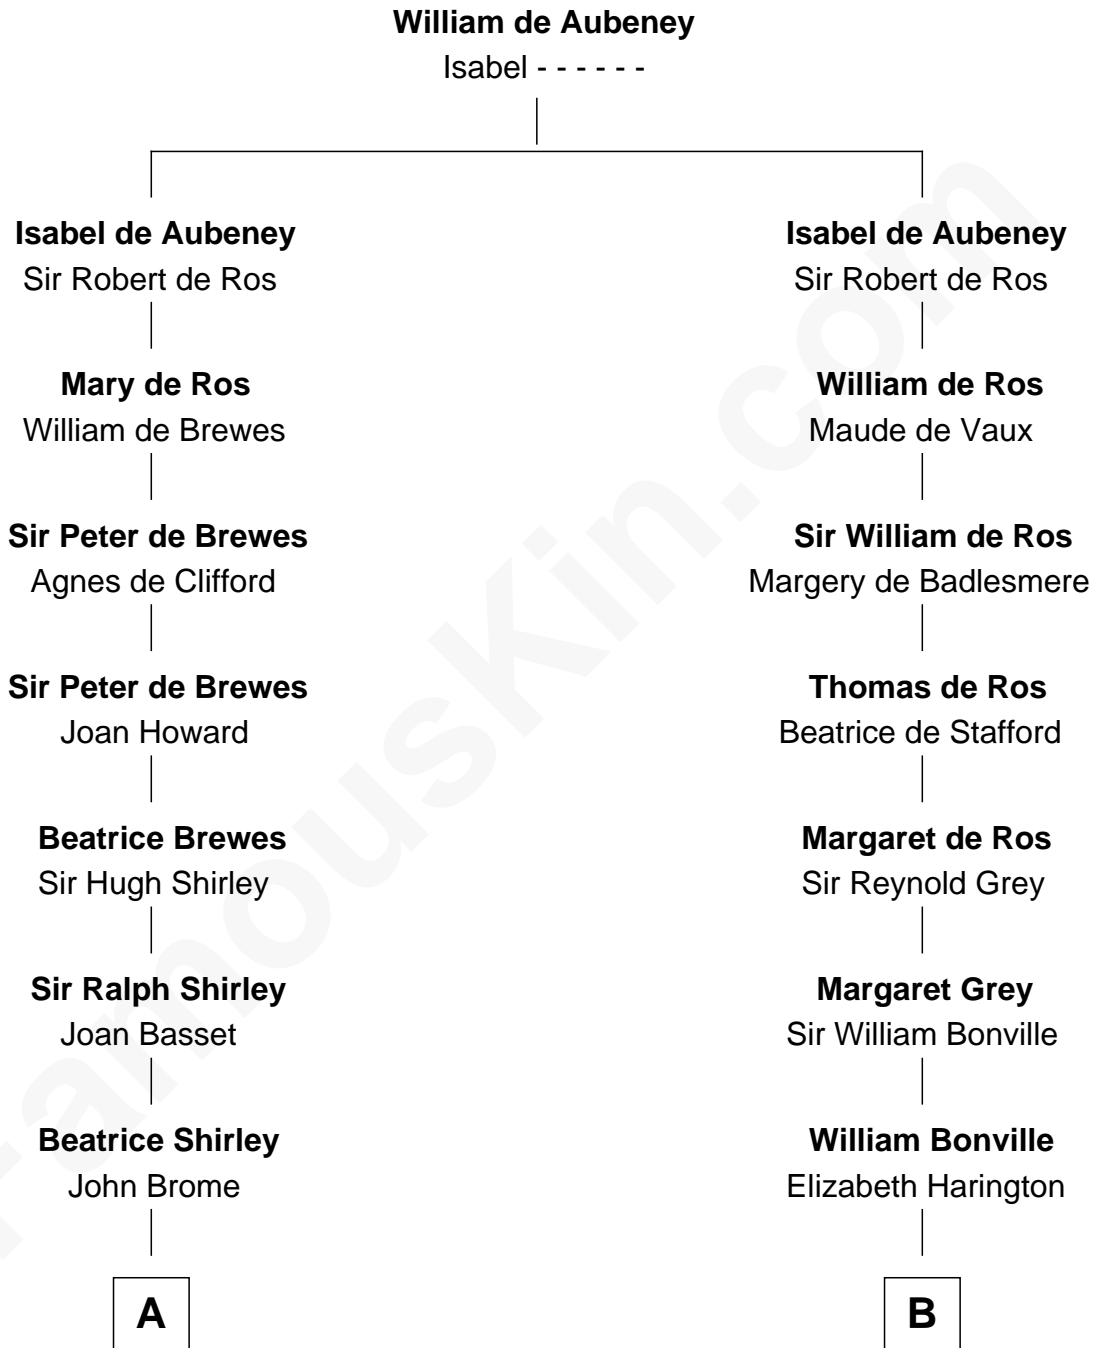

FamousKin.com

Relationship Chart of

James Sherman

27th U.S. Vice-President

19th cousin 1 time removed of

Colonel Robert Gould Shaw

U.S. Civil War leader of film "Glory" fame

C

Richard Winslow Sherman
Frances Lucretia Williams

Mary Frances Sherman
Richard Updike Sherman

James Sherman
27th U.S. Vice-President

D

Sarah Rogers
Samuel Parkman

Elizabeth Willard Parkman
Robert Gould Shaw

Francis George Shaw
Sarah Blake Sturgis

Colonel Robert Gould Shaw
Main character in film "Glory"

FamousKin.com