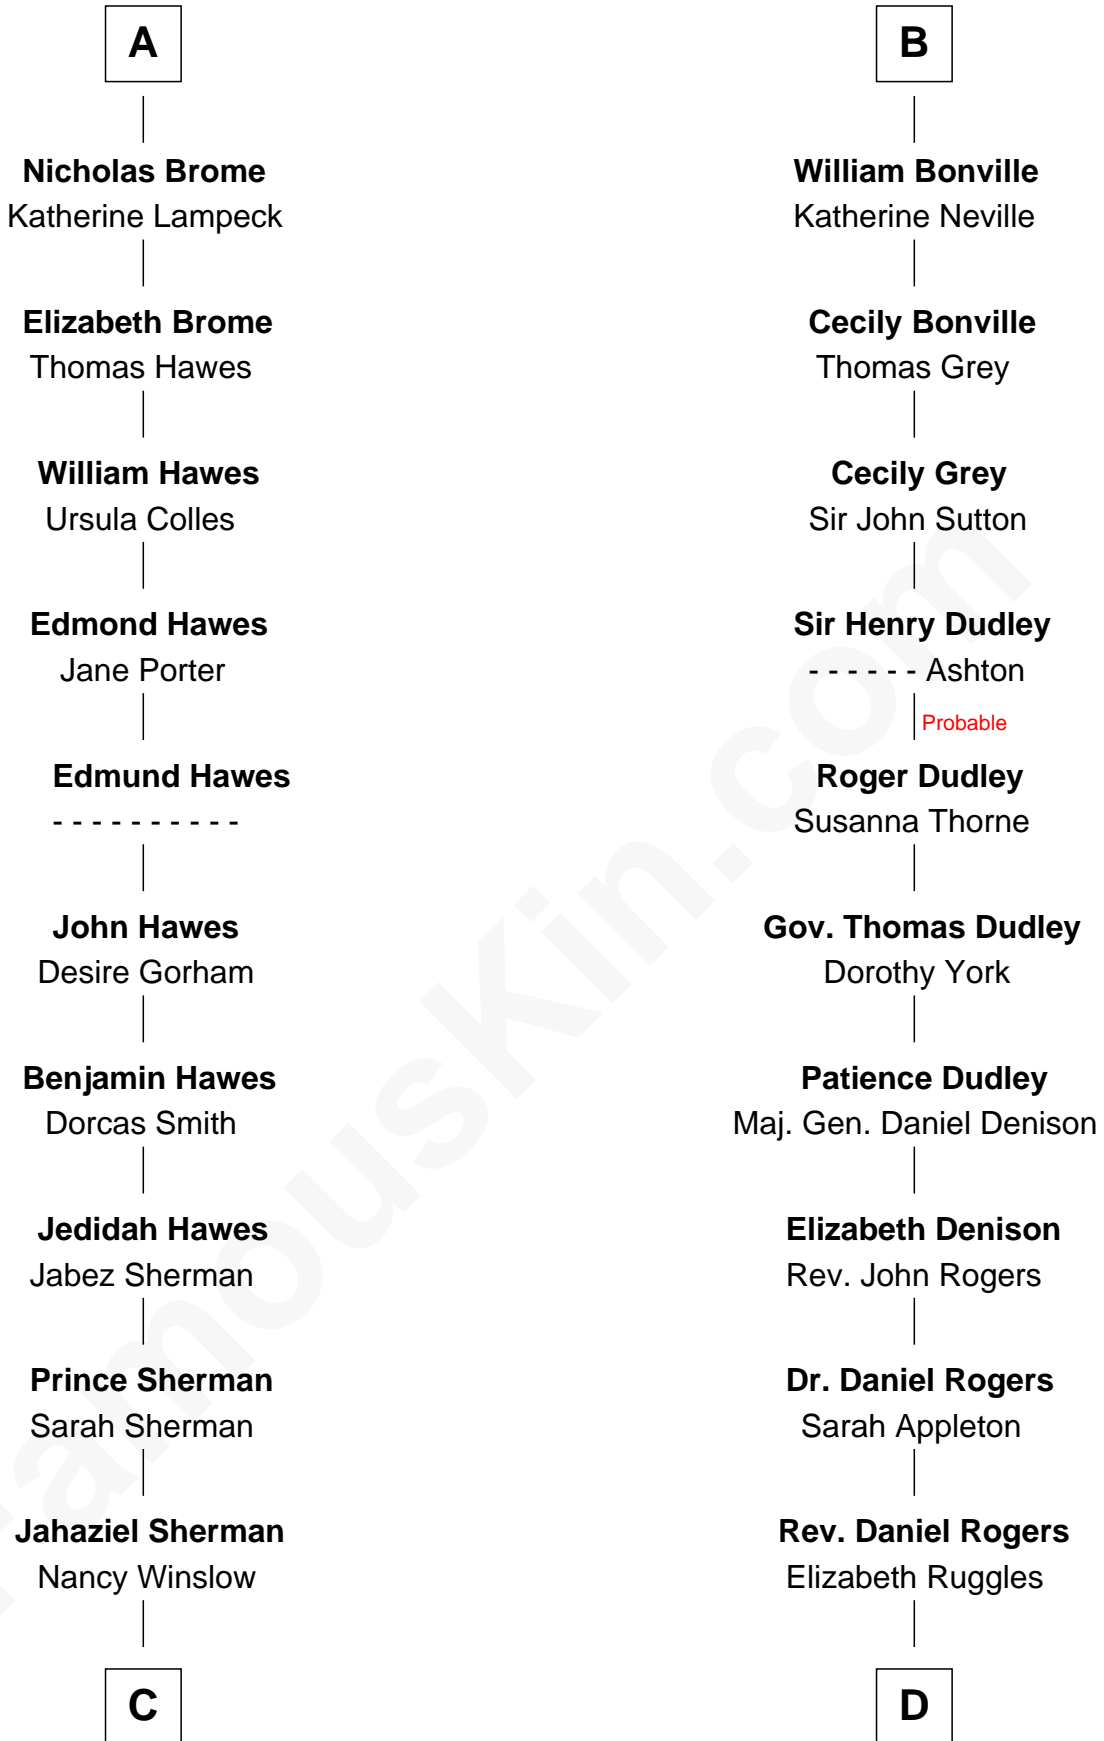

FamousKin.com

Relationship Chart of

James Sherman

27th U.S. Vice-President

19th cousin 1 time removed of

Colonel Robert Gould Shaw

U.S. Civil War leader of film "Glory" fame

C

Richard Winslow Sherman
Frances Lucretia Williams

Mary Frances Sherman
Richard Updike Sherman

James Sherman
27th U.S. Vice-President

D

Sarah Rogers
Samuel Parkman

Elizabeth Willard Parkman
Robert Gould Shaw

Francis George Shaw
Sarah Blake Sturgis

Colonel Robert Gould Shaw
Main character in film "Glory"

FamousKin.com