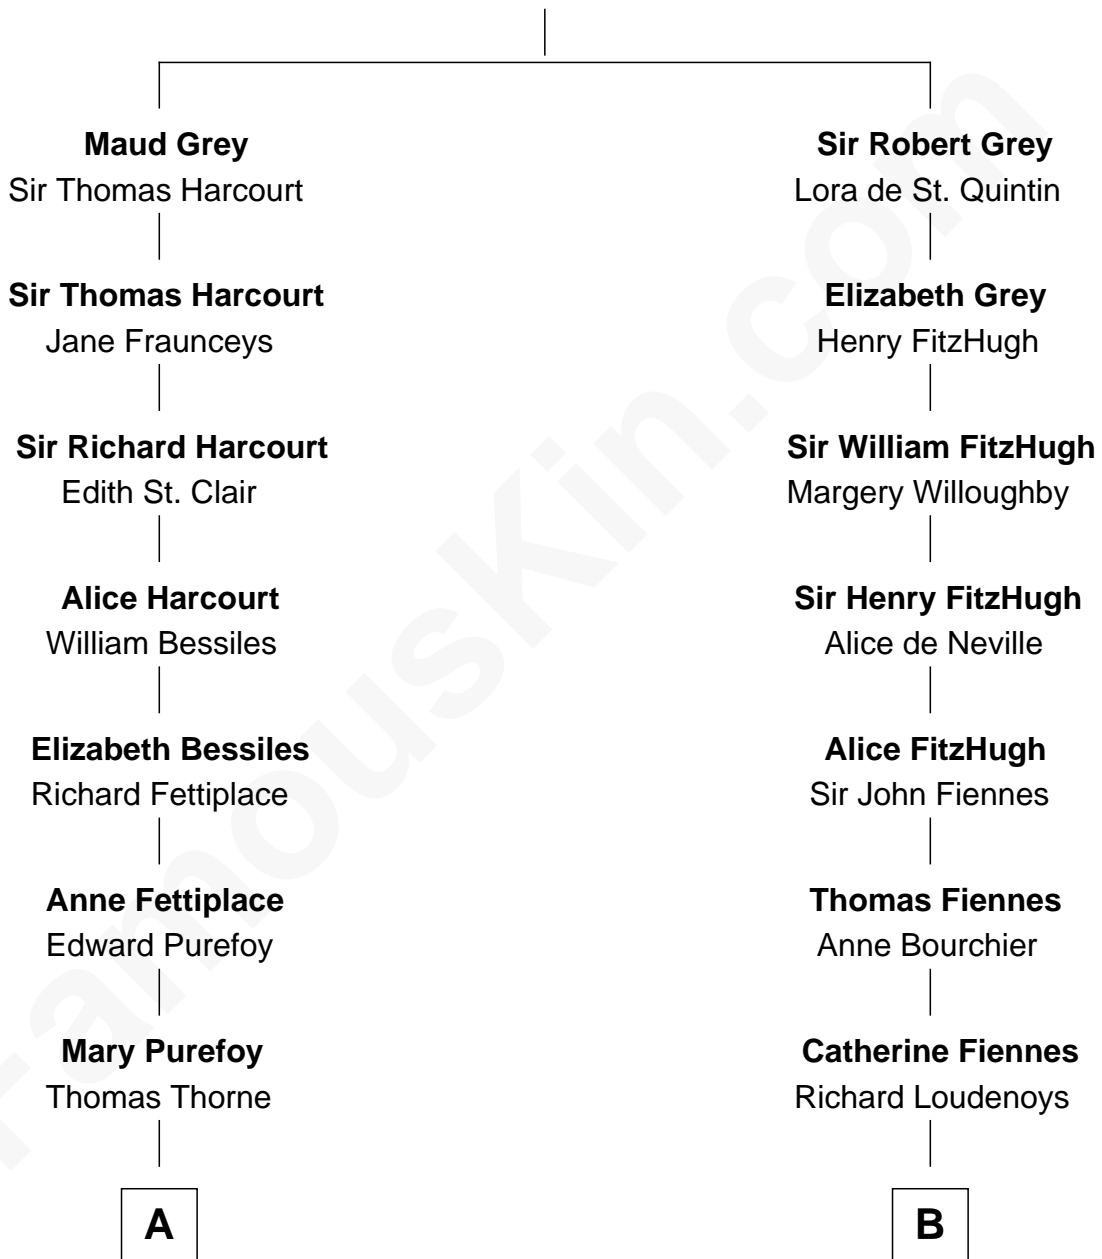

FamousKin.com Relationship Chart of

James Sherman

27th U.S. Vice-President

18th cousin 3 times removed of

Anne Baxter

Movie Actress

Sir John Grey

Avice Marmion