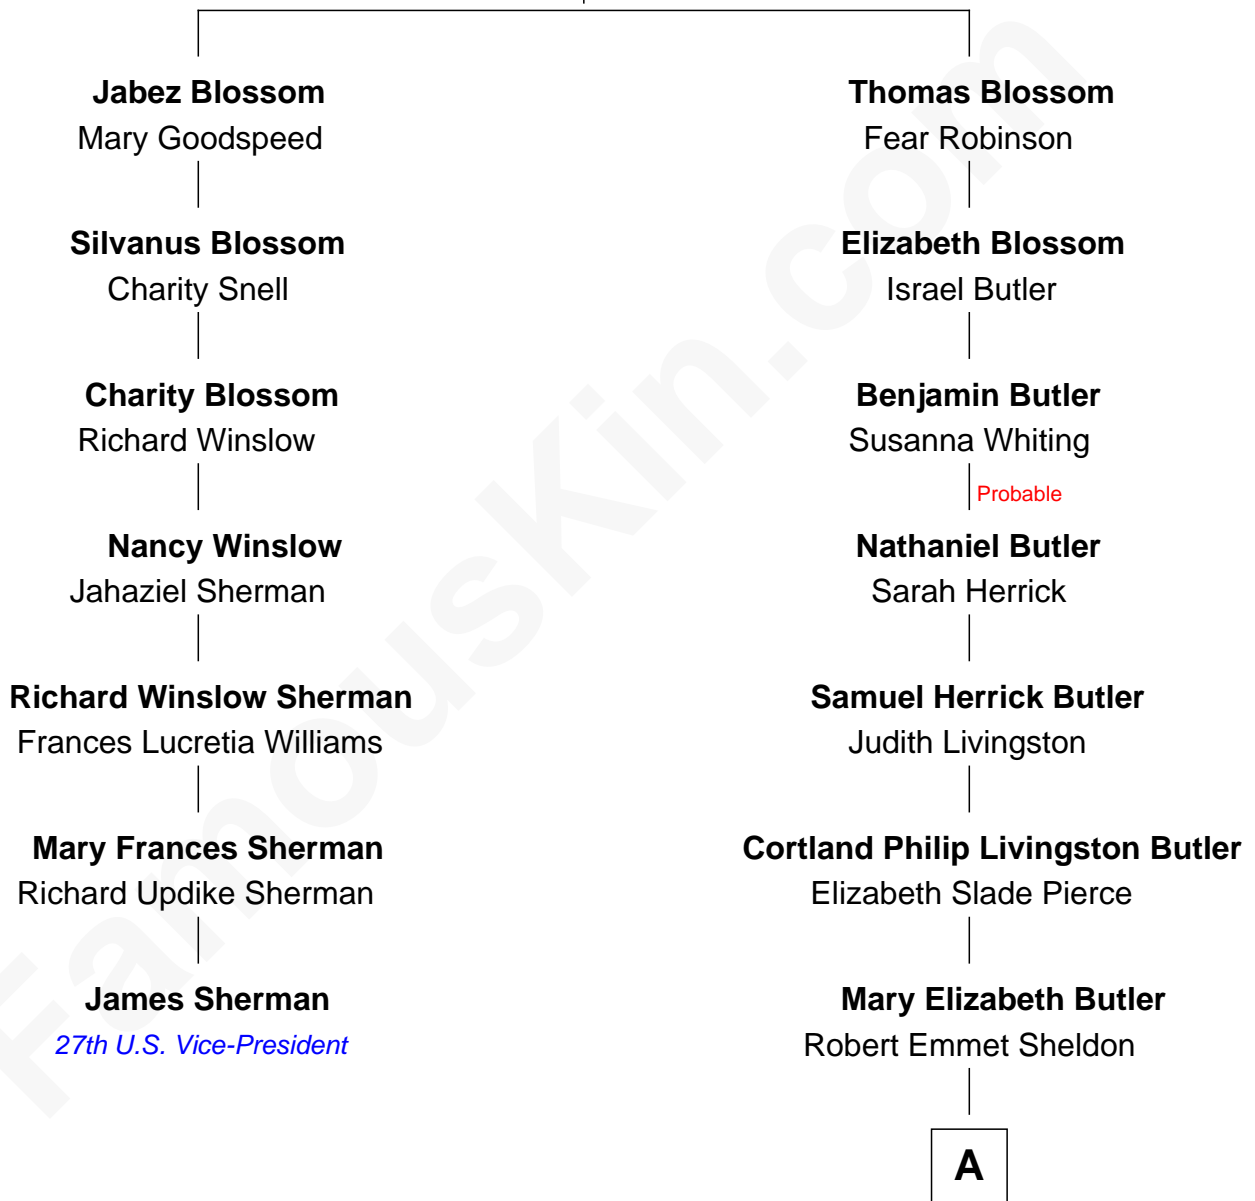

FamousKin.com Relationship Chart of

James Sherman

27th U.S. Vice-President

6th cousin 3 times removed of

George H. W. Bush

41st U.S. President

Peter Blossom

Sarah Bodfish

A

—
Flora Sheldon

Samuel Prescott Bush

—
Prescott Sheldon Bush

Dorothy Wear Walker

—
George H. W. Bush

41st U.S. President

FamousKin.com