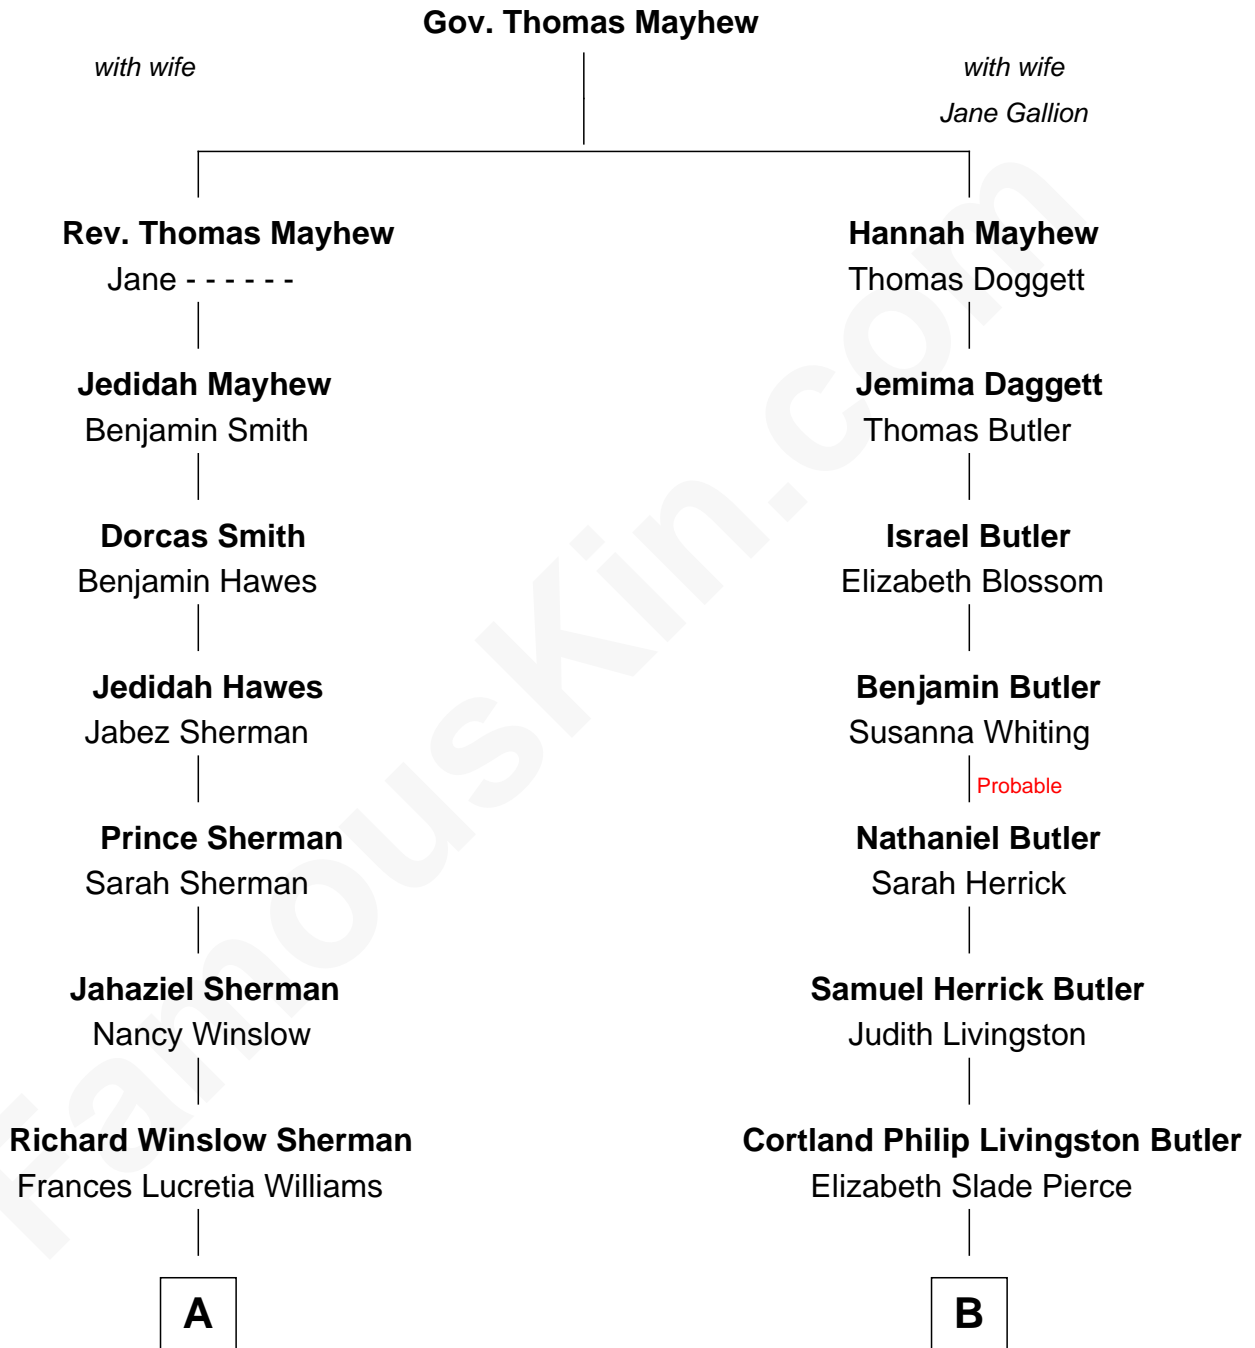

FamousKin.com Relationship Chart of

James Sherman

27th U.S. Vice-President

8th cousin 2 times removed of

George H. W. Bush

41st U.S. President

A

Mary Frances Sherman
Richard Updike Sherman

James Sherman
27th U.S. Vice-President

B

Mary Elizabeth Butler
Robert Emmet Sheldon

Flora Sheldon
Samuel Prescott Bush

Prescott Sheldon Bush
Dorothy Wear Walker

George H. W. Bush
41st U.S. President