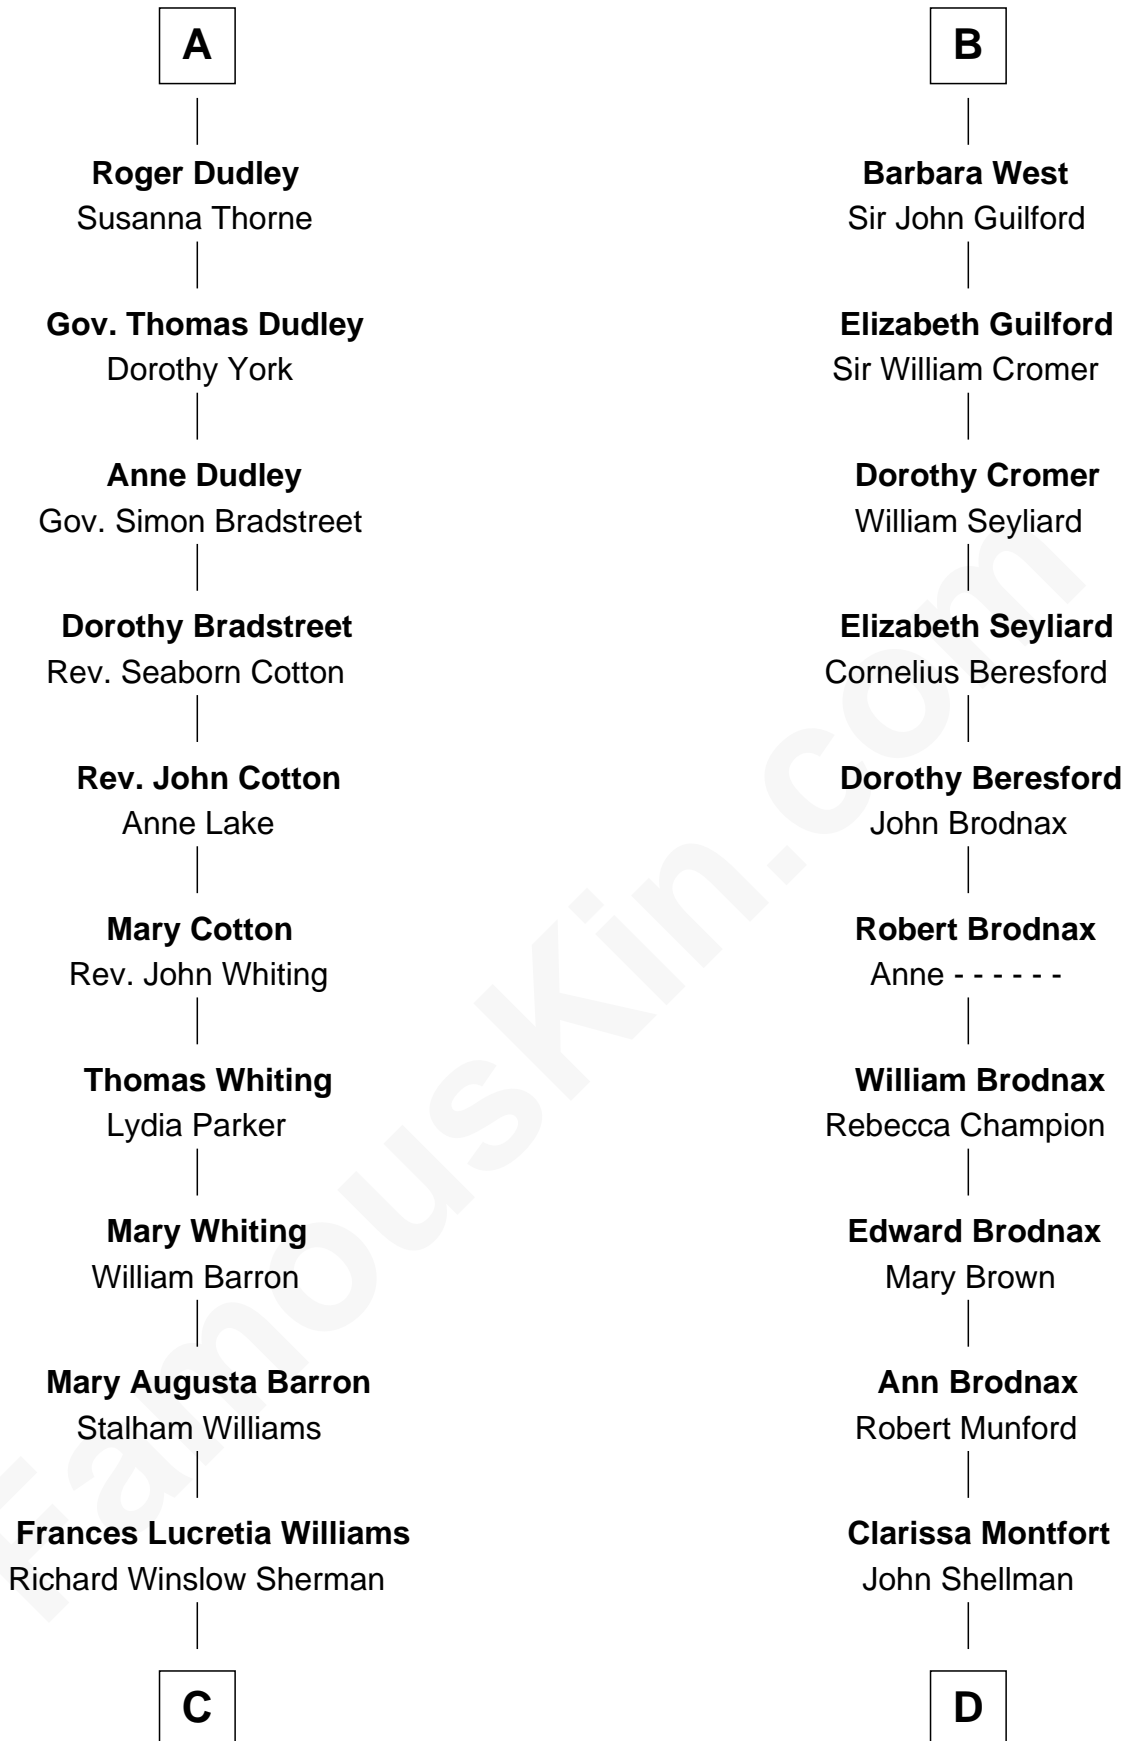

# FamousKin.com Relationship Chart of

**James Sherman**

*27th U.S. Vice-President*

18th cousin 3 times removed of

**George H. W. Bush**

*41st U.S. President*

**C**

**Mary Frances Sherman**  
Richard Updike Sherman

**James Sherman**  
*27th U.S. Vice-President*

**D**

**Susan Montfort Shellman**  
Samuel Howard Fay

**Harriet Eleanor Fay**  
Rev. James Smith Bush

**Samuel Prescott Bush**  
Flora Sheldon

**Prescott Sheldon Bush**  
Dorothy Wear Walker

**George H. W. Bush**  
*41st U.S. President*

FamousKin.com