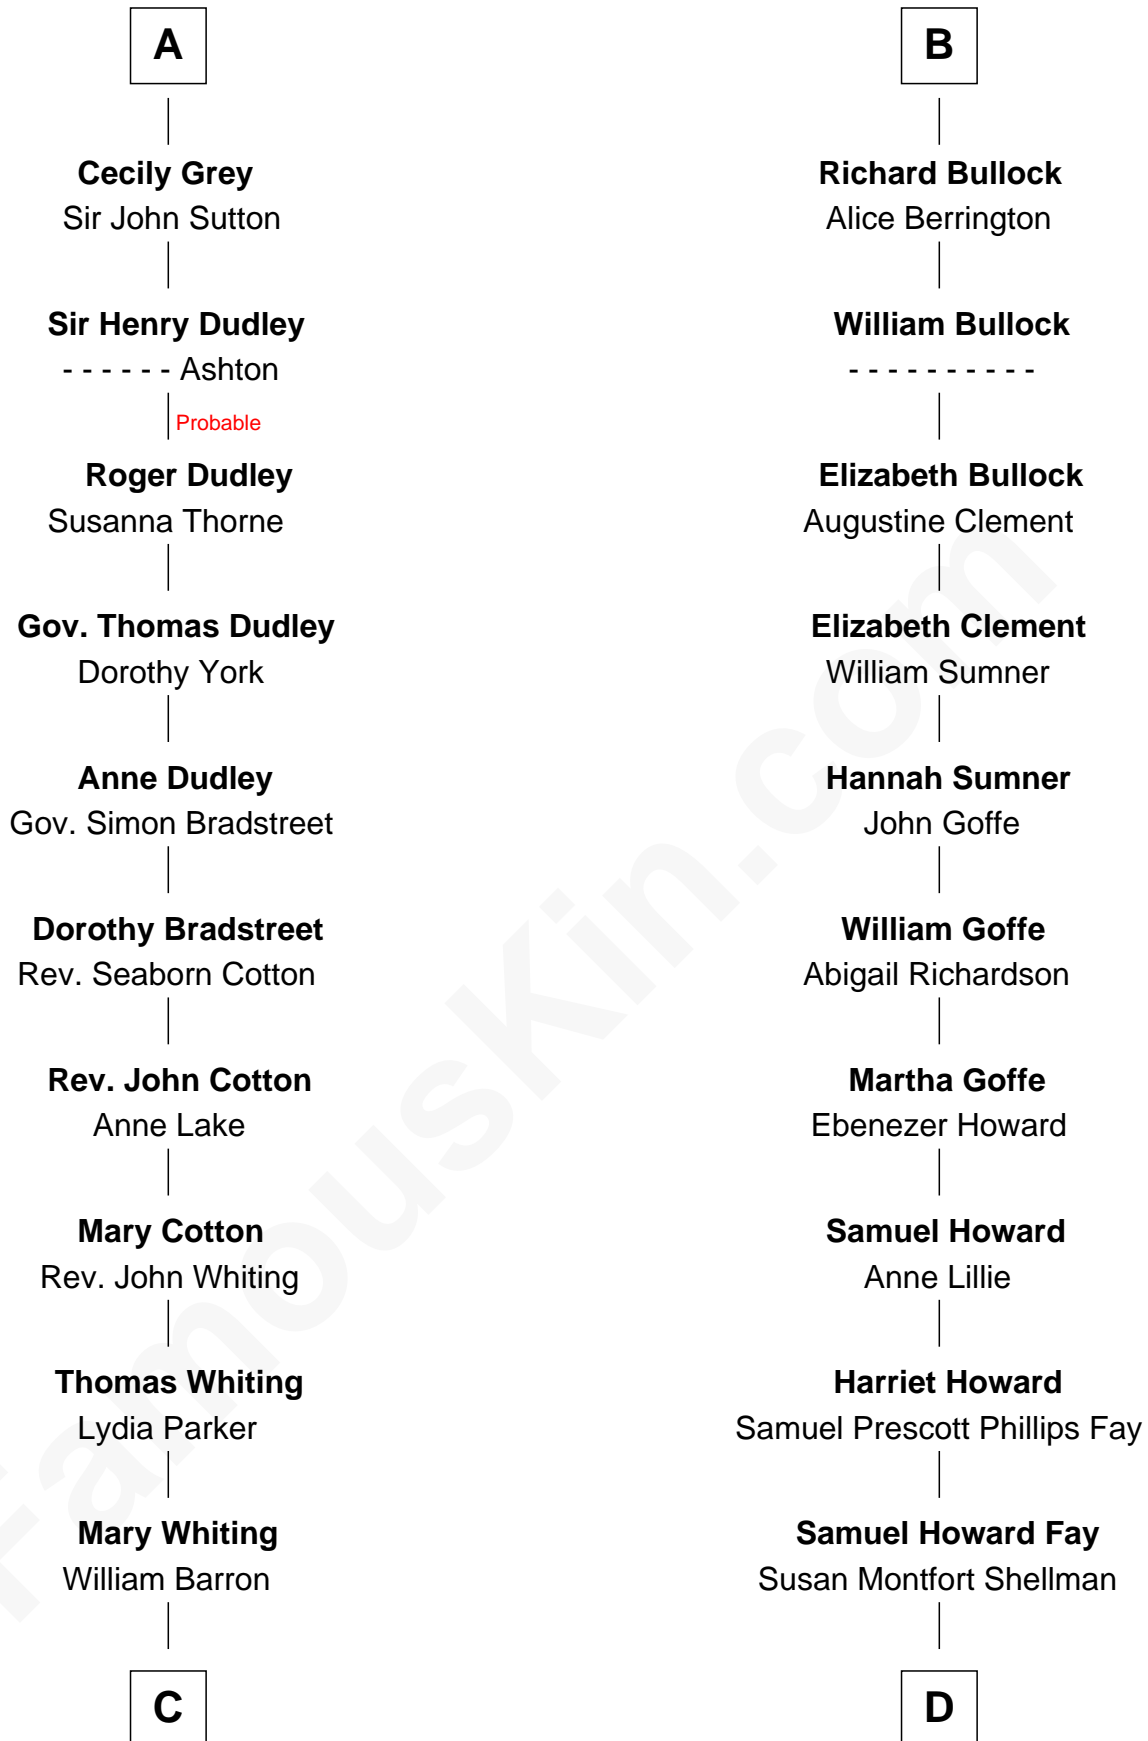

FamousKin.com Relationship Chart of

James Sherman

27th U.S. Vice-President

20th cousin of

George H. W. Bush

41st U.S. President

Bartholomew de Badlesmere

Margaret de Clare

Sir William Norreys

Margaret Norreys

Gilbert Bullock

Thomas Bullock

Alice Kingsmill

B

C

Mary Augusta Barron
Stalham Williams

Frances Lucretia Williams
Richard Winslow Sherman

Mary Frances Sherman
Richard Updike Sherman

James Sherman
27th U.S. Vice-President

D

Harriet Eleanor Fay
Rev. James Smith Bush

Samuel Prescott Bush
Flora Sheldon

Prescott Sheldon Bush
Dorothy Wear Walker

George H. W. Bush
41st U.S. President

FamousKin.com