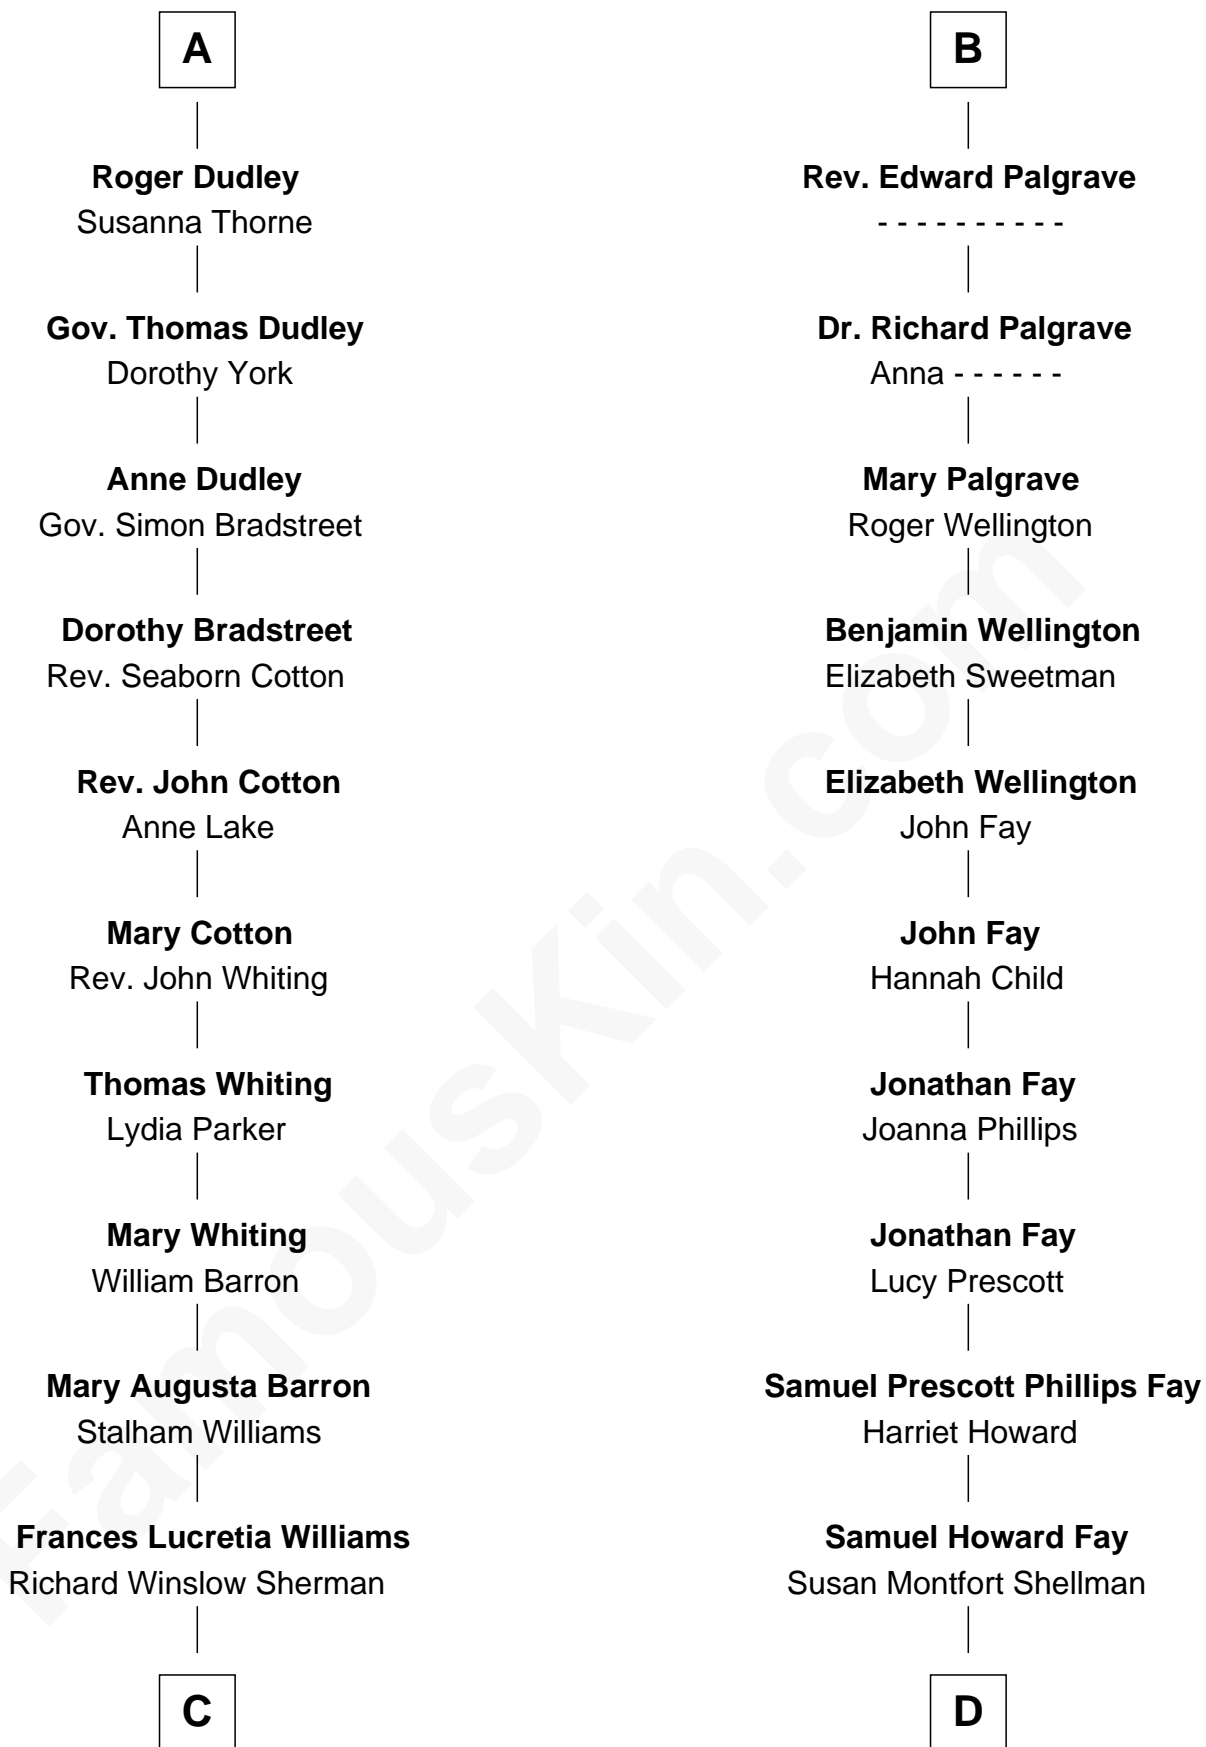

FamousKin.com Relationship Chart of

James Sherman

27th U.S. Vice-President

18th cousin 2 times removed of

George H. W. Bush

41st U.S. President

Richard Fitzalan
Eleanor Plantagenet

Alice Fitzalan
Sir Thomas de Holand

Sir Richard Fitzalan
Elizabeth de Bohun

Elizabeth Fitzalan
Sir Robert Goushill

Elizabeth Goushill
Sir Robert Wingfield

Elizabeth Wingfield
Sir William Brandon

Eleanor Brandon
John Glemham

Anne Glemham
Henry Palgrave

Thomas Palgrave
Alice Gunton

B

C

Mary Frances Sherman
Richard Updike Sherman

James Sherman
27th U.S. Vice-President

D

Harriet Eleanor Fay
Rev. James Smith Bush

Samuel Prescott Bush
Flora Sheldon