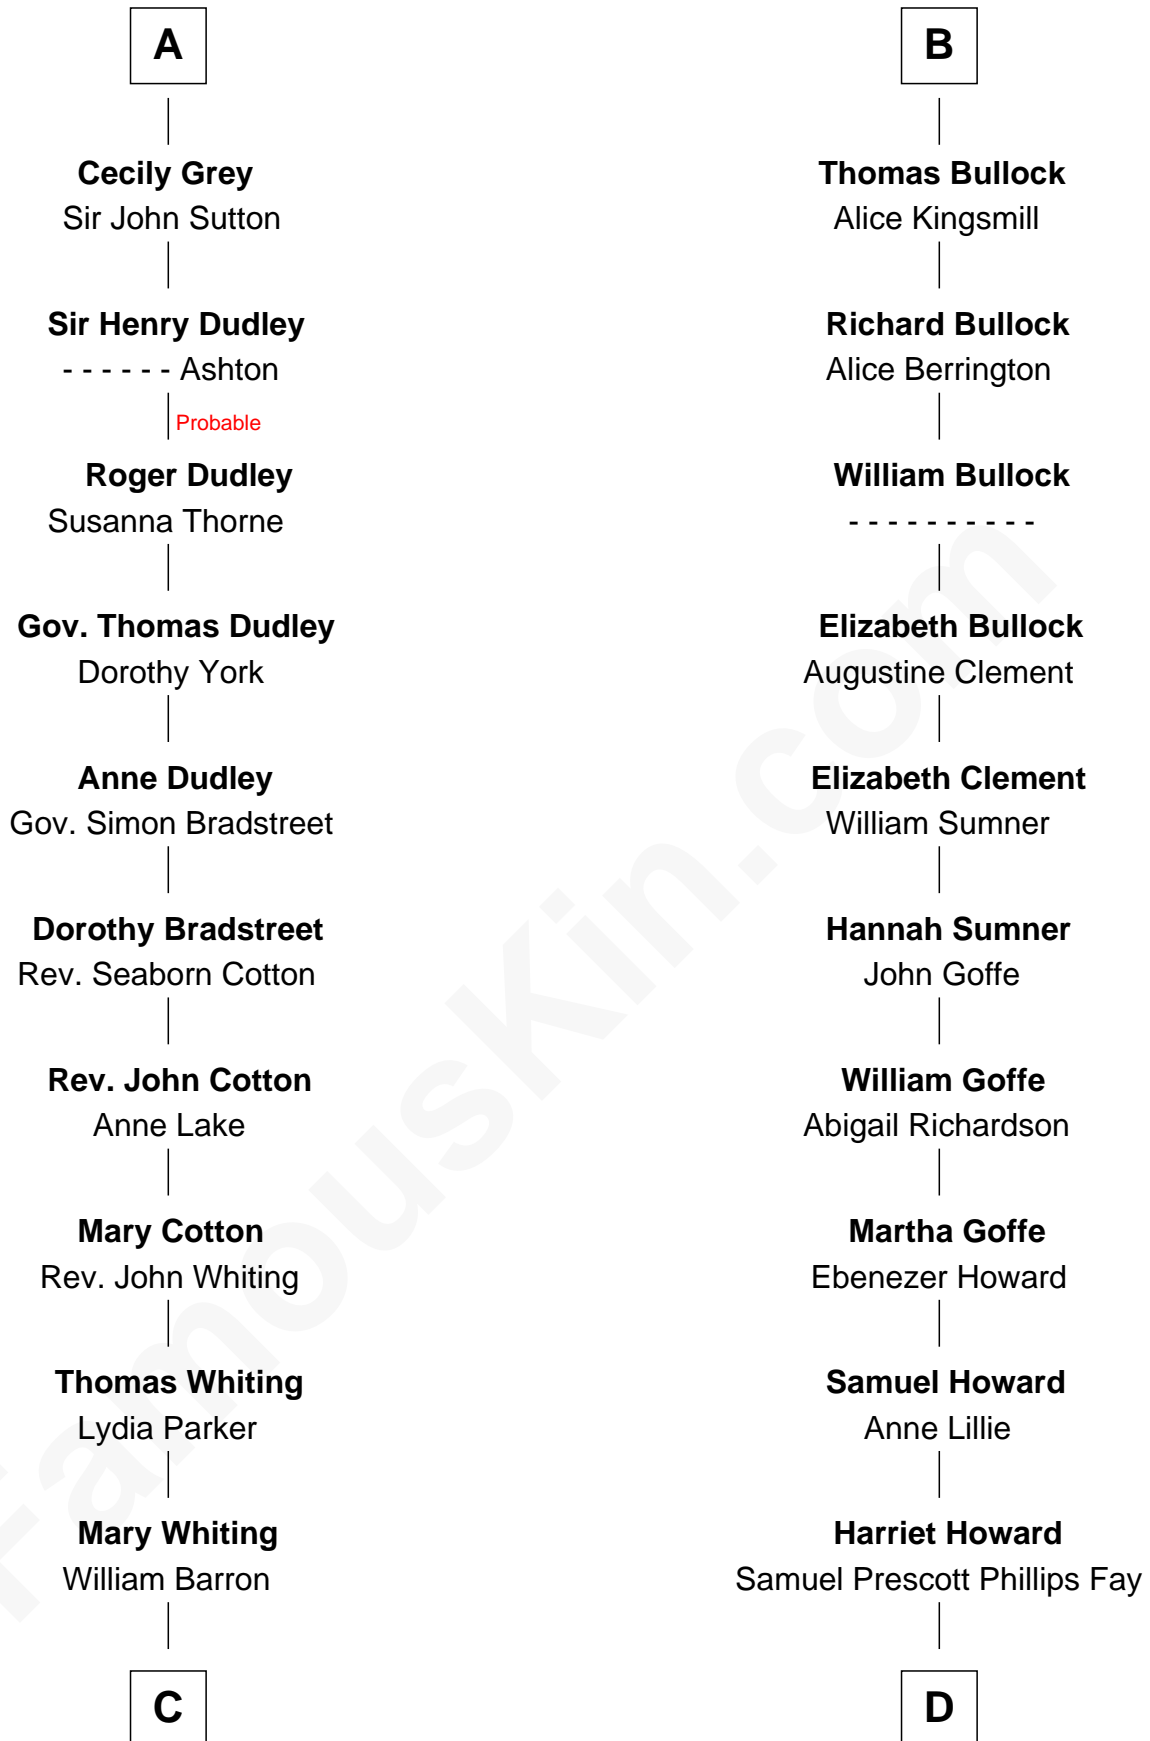

FamousKin.com Relationship Chart of

James Sherman

27th U.S. Vice-President

20th cousin 1 time removed of

George H. W. Bush

41st U.S. President

Sir Thomas de Multon

Eleanor de Burgh

Elizabeth de Multon
Sir Robert de Harington

Sir John Harington

Sir Robert Harington
Isabel Loring

Sir William Harington
Margaret Hill

Elizabeth Harington
William Bonville

William Bonville
Katherine Neville

Cecily Bonville
Thomas Grey

A

Joan de Multon
Sir Robert FitzWalter

Sir John FitzWalter
Eleanor de Percy

Alice FitzWalter
Aubrey de Vere

Sir Richard de Vere
Alice Sergeaux

Sir John de Vere
Elizabeth Howard

Joan de Vere
Sir William Norreys

Margaret Norreys
Gilbert Bullock

B

C

Mary Augusta Barron
Stalham Williams

Frances Lucretia Williams
Richard Winslow Sherman

Mary Frances Sherman
Richard Updike Sherman

James Sherman
27th U.S. Vice-President