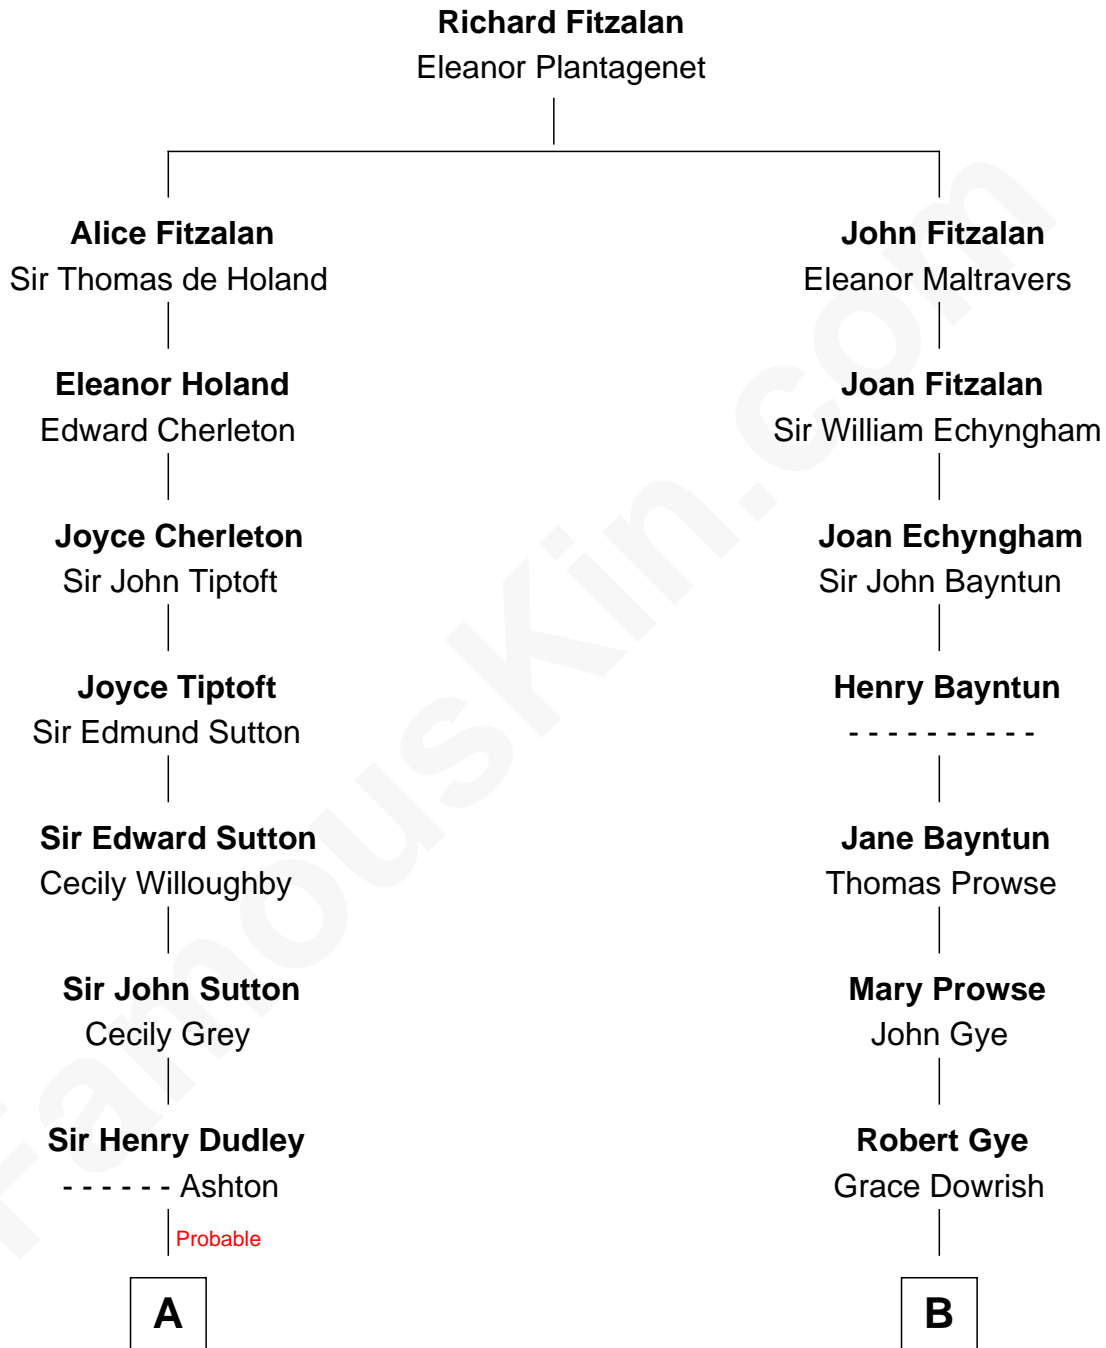

FamousKin.com Relationship Chart of

James Sherman

27th U.S. Vice-President

18th cousin of

Barbara (Pierce) Bush

First Lady of President George H.W. Bush

C

Mary Frances Sherman
Richard Updike Sherman

James Sherman
27th U.S. Vice-President

D

Marvin Pierce
Pauline Robinson

Barbara (Pierce) Bush
First Lady of George H.W. Bush

FamousKin.com