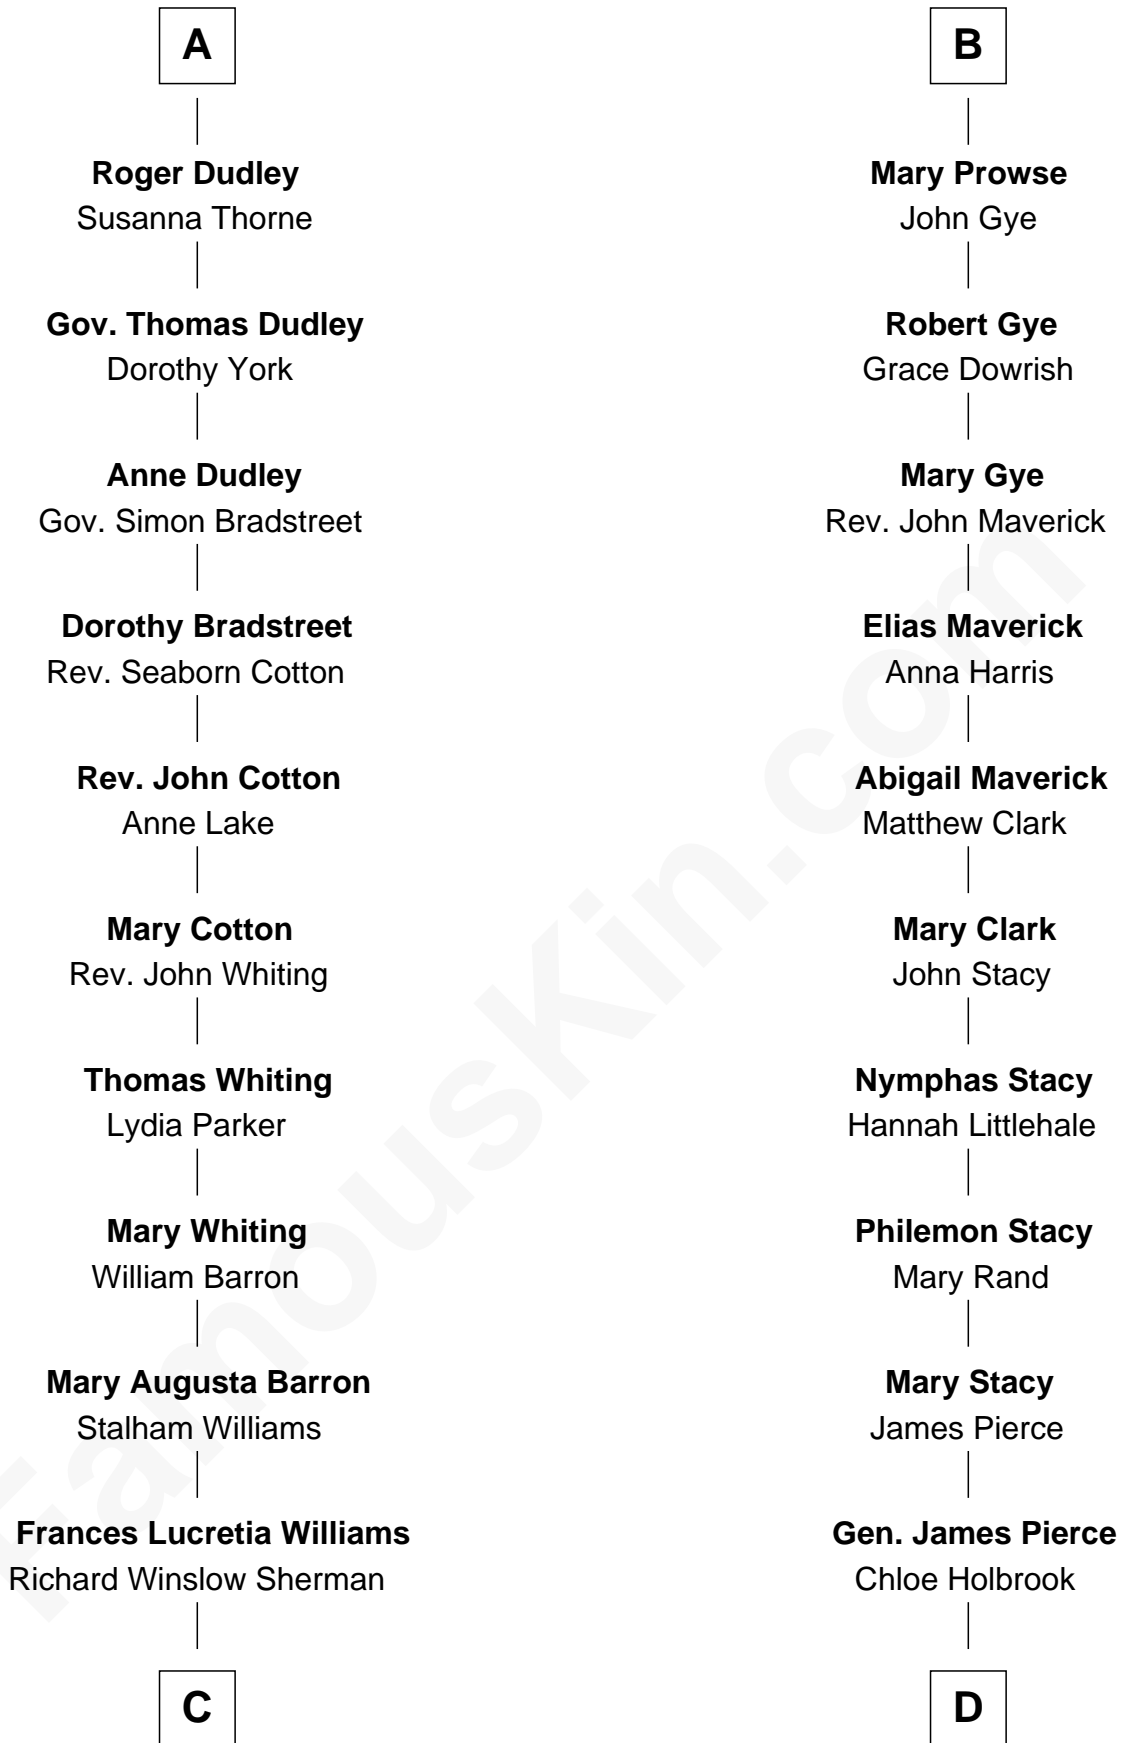

FamousKin.com Relationship Chart of

James Sherman

27th U.S. Vice-President

18th cousin 2 times removed of

Barbara (Pierce) Bush

First Lady of President George H.W. Bush

Sir Maurice de Berkeley

Eve la Zouche

Milicent de Berkeley

John Maltravers

Sir John Maltravers

Gwenthin -----

Eleanor Maltravers

John Fitzalan

Joan Fitzalan

Sir William Echyngham

Joan Echyngham

Sir John Bayntun

Henry Bayntun

Jane Bayntun

Thomas Prowse

B

C

Mary Frances Sherman
Richard Updike Sherman

James Sherman
27th U.S. Vice-President

D

Jonas James Pierce
Kate Pritzel

Scott Pierce
Mabel Marvin

Marvin Pierce
Pauline Robinson

Barbara (Pierce) Bush
First Lady of George H.W. Bush