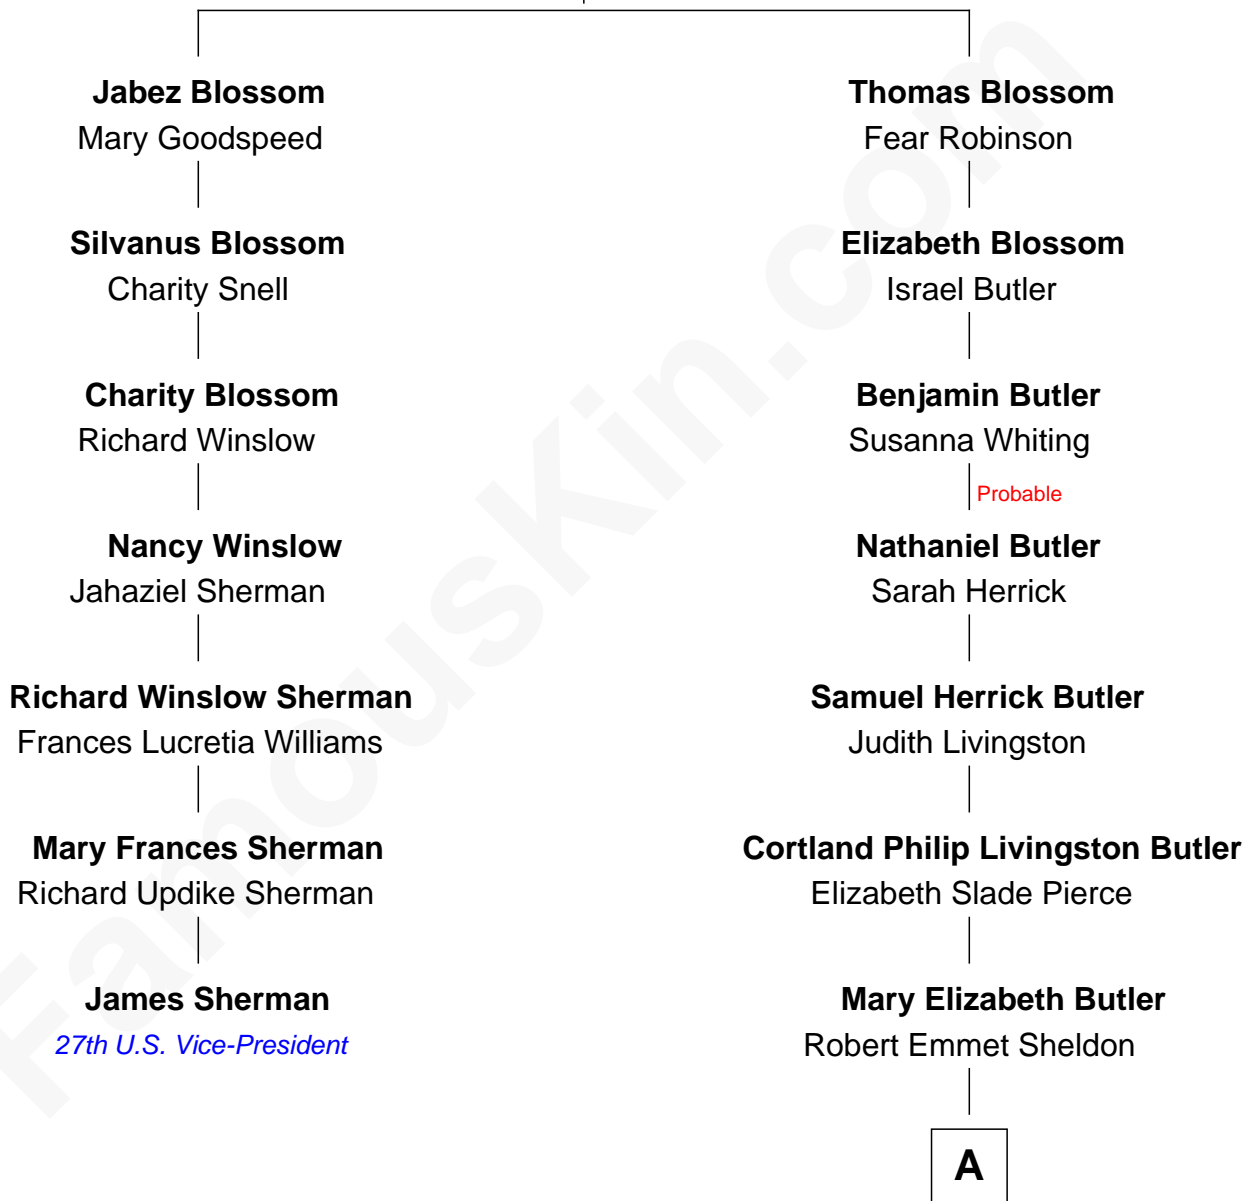

# FamousKin.com Relationship Chart of

**James Sherman**

*27th U.S. Vice-President*

6th cousin 4 times removed of

**George W. Bush**

*43rd U.S. President*

**Peter Blossom**

Sarah Bodfish

**A**

—  
**Flora Sheldon**

Samuel Prescott Bush

—  
**Prescott Sheldon Bush**

Dorothy Wear Walker

—  
**George Herbert Walker Bush**

Barbara Pierce

—  
**George W. Bush**