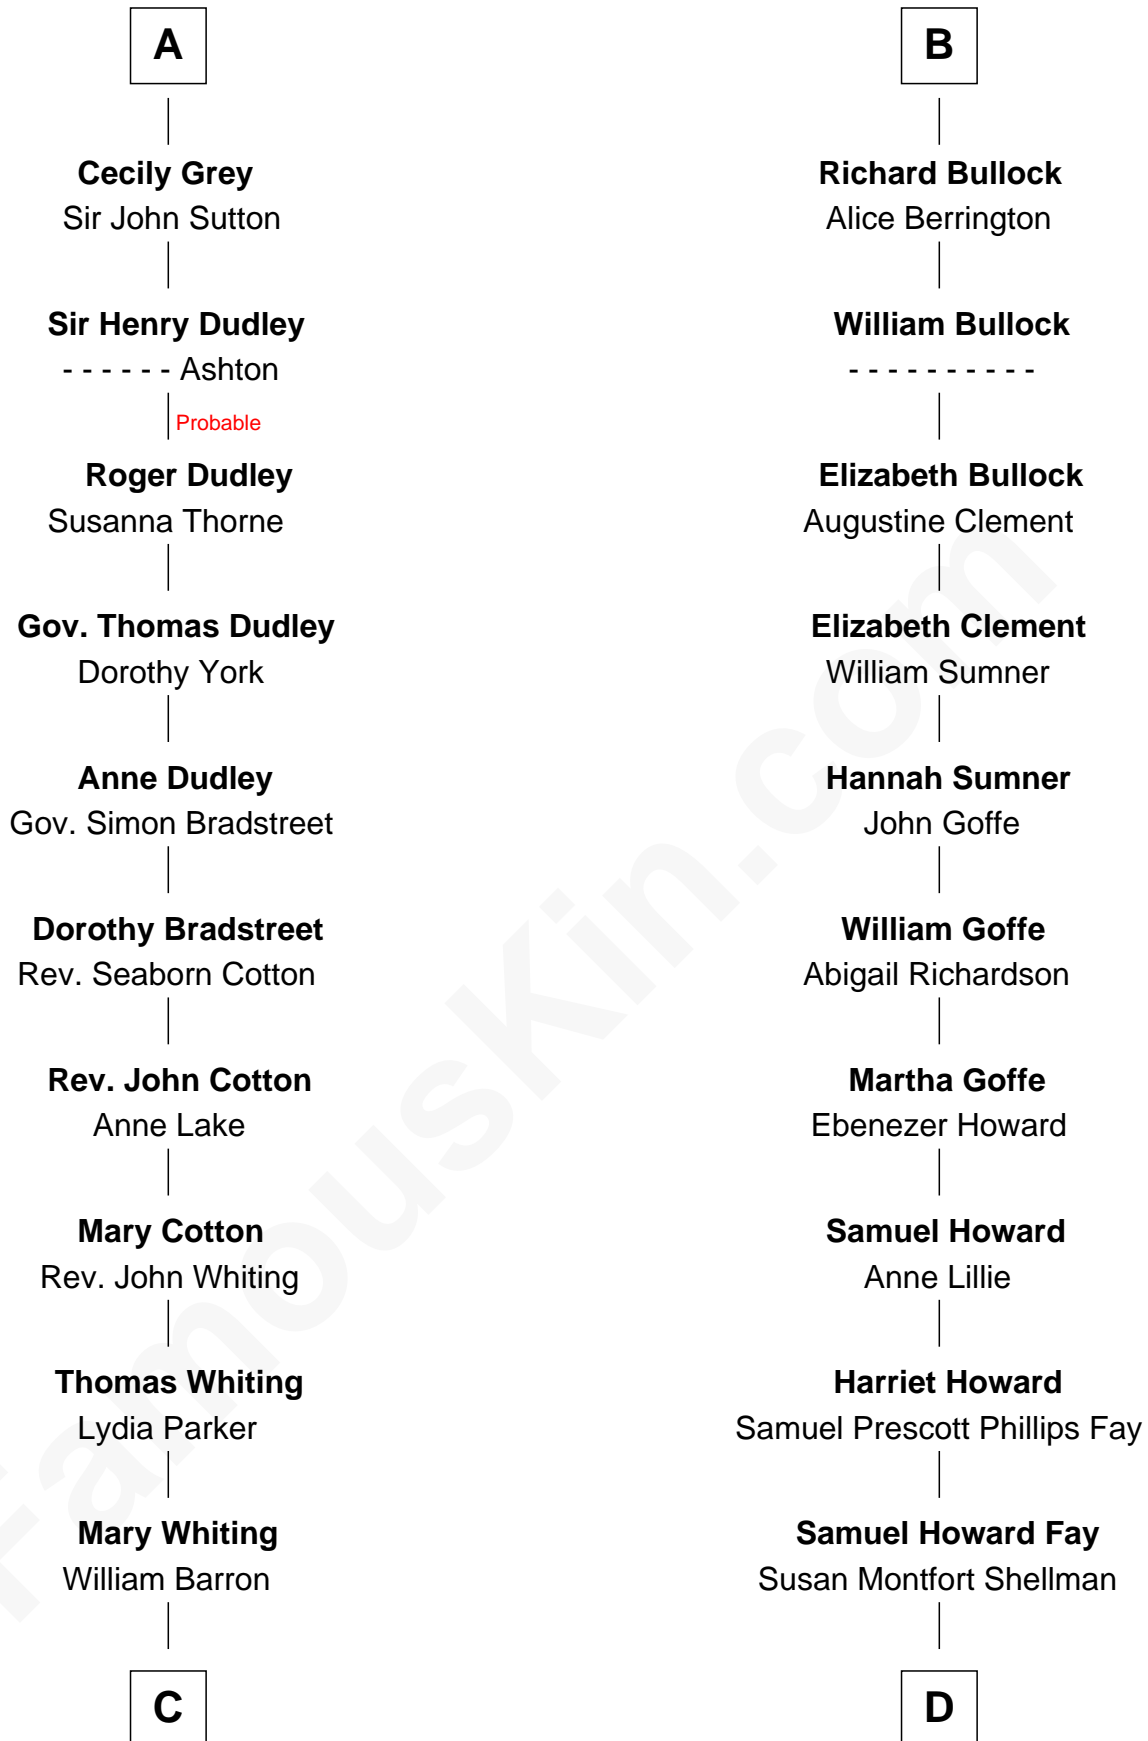

# FamousKin.com Relationship Chart of

**James Sherman**

*27th U.S. Vice-President*

20th cousin 1 time removed of

**George W. Bush**

*43rd U.S. President*

**Bartholomew de Badlesmere**

Margaret de Clare

John de Vere

**Aubrey de Vere**

Alice FitzWalter

**Sir Richard de Vere**

Alice Sergeaux

**Sir John de Vere**

Elizabeth Howard

**Joan de Vere**

Sir William Norreys

**Margaret Norreys**

Gilbert Bullock

**Thomas Bullock**

Alice Kingsmill

**B**

**C**

**Mary Augusta Barron**  
Stalham Williams

**Frances Lucretia Williams**  
Richard Winslow Sherman

**Mary Frances Sherman**  
Richard Updike Sherman

**James Sherman**  
*27th U.S. Vice-President*

**D**

**Harriet Eleanor Fay**  
Rev. James Smith Bush