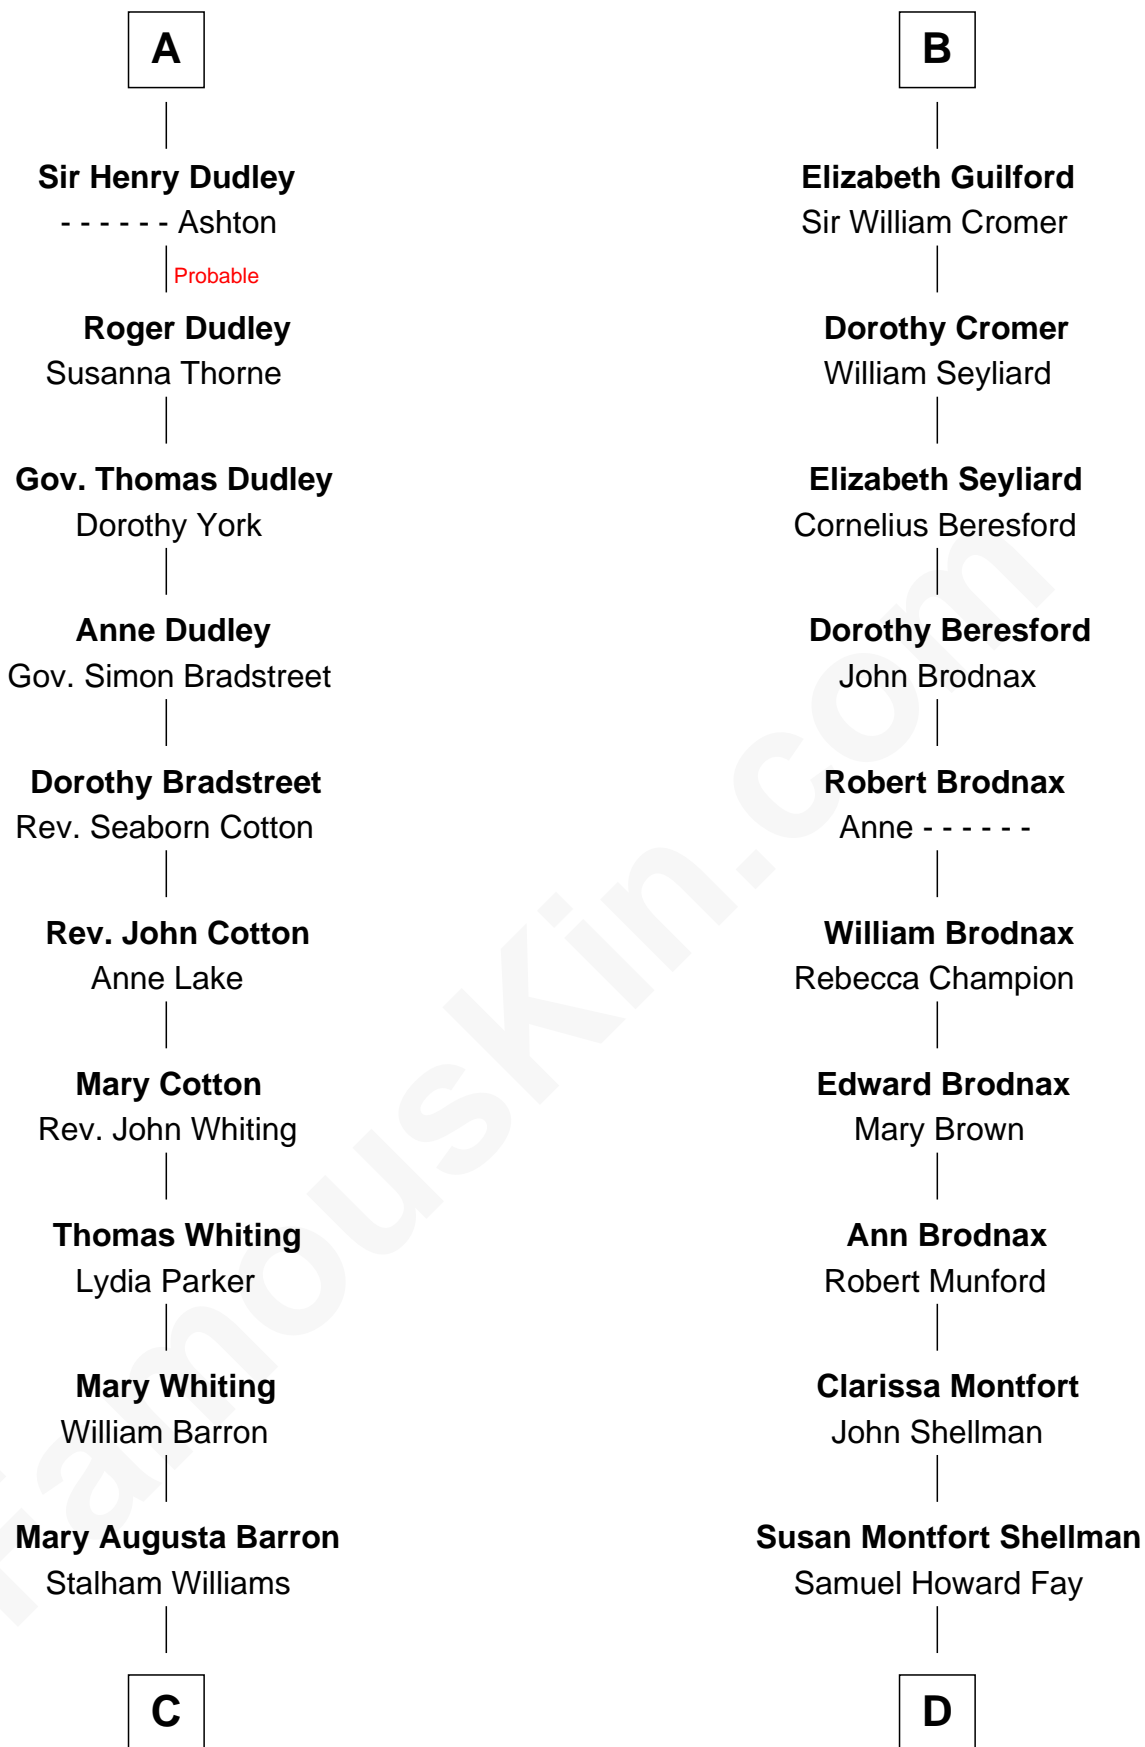

FamousKin.com Relationship Chart of

James Sherman

27th U.S. Vice-President

19th cousin 2 times removed of

George W. Bush

43rd U.S. President

Sir Robert de Holland

Maude la Zouche

C

Frances Lucretia Williams
Richard Winslow Sherman

Mary Frances Sherman
Richard Updike Sherman

James Sherman
27th U.S. Vice-President

D

Harriet Eleanor Fay
Rev. James Smith Bush

Samuel Prescott Bush
Flora Sheldon

Prescott Sheldon Bush
Dorothy Wear Walker

George Herbert Walker Bush
Barbara Pierce

George W. Bush
43rd U.S. President

FamousKin.com