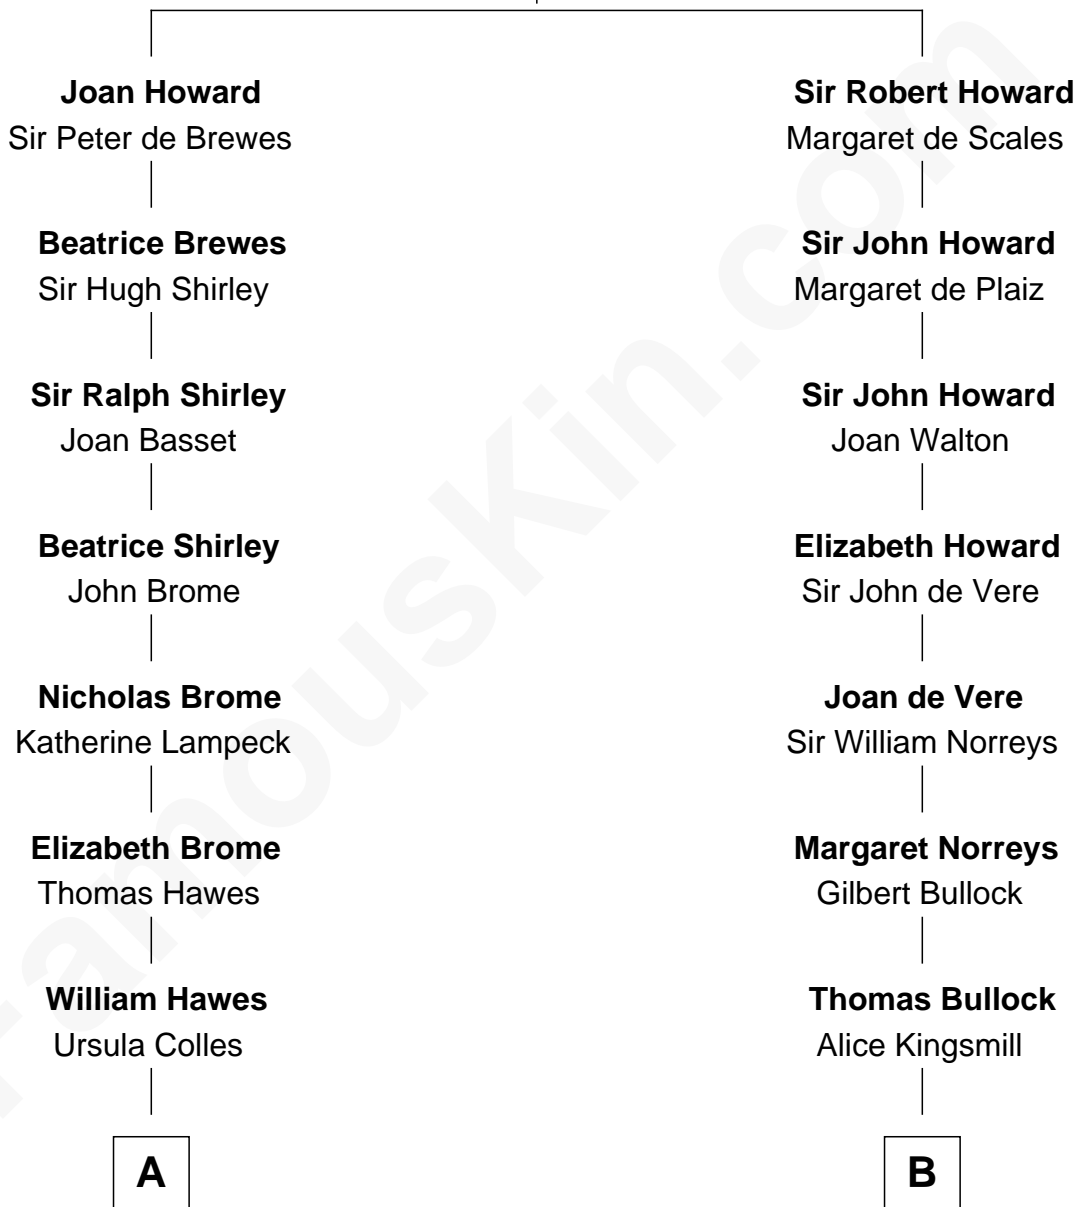

# FamousKin.com Relationship Chart of

**James Sherman**

*27th U.S. Vice-President*

16th cousin 5 times removed of

**George W. Bush**

*43rd U.S. President*

**Sir John Howard**

Alice de Bois

**C**

**Harriet Eleanor Fay**  
Rev. James Smith Bush

**Samuel Prescott Bush**  
Flora Sheldon

**Prescott Sheldon Bush**  
Dorothy Wear Walker

**George Herbert Walker Bush**  
Barbara Pierce

**George W. Bush**  
*43rd U.S. President*