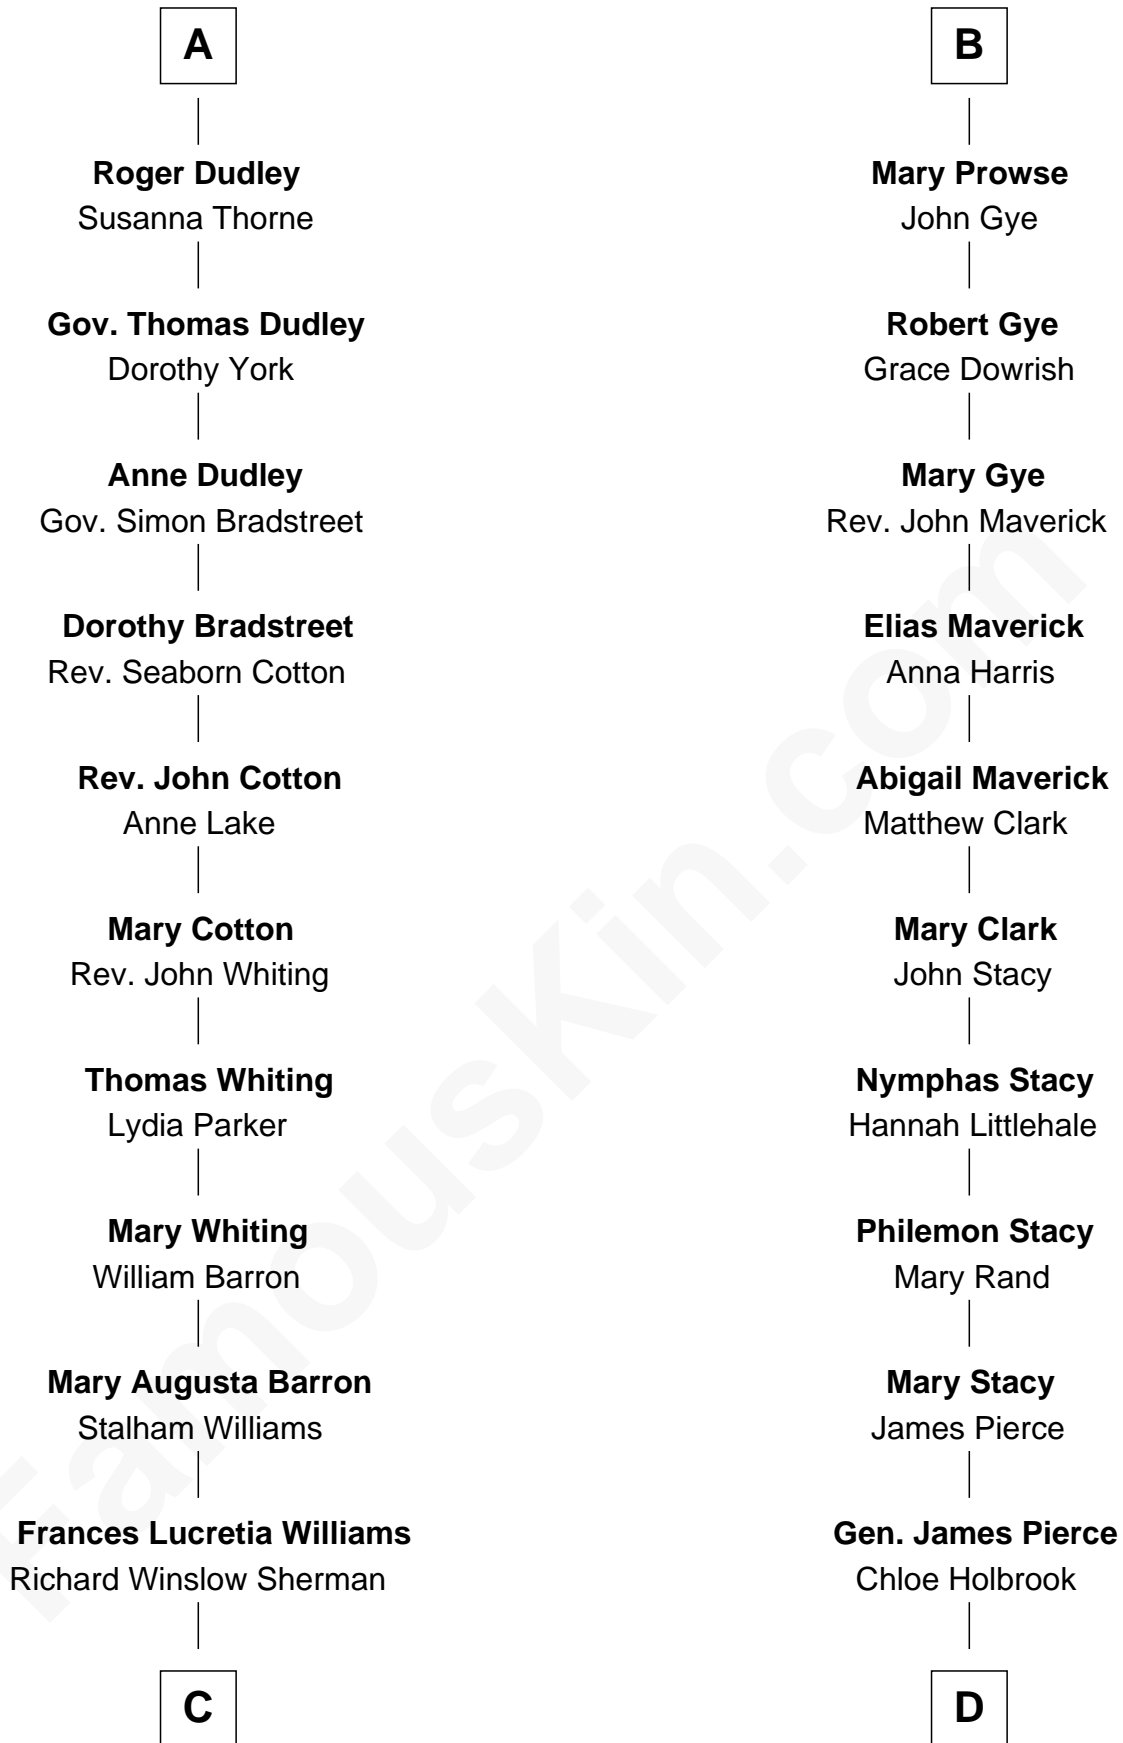

FamousKin.com Relationship Chart of

James Sherman

27th U.S. Vice-President

18th cousin 3 times removed of

George W. Bush

43rd U.S. President

Sir Maurice de Berkeley

Eve la Zouche

Milicent de Berkeley

John Maltravers

Sir John Maltravers

Gwenthin -----

Eleanor Maltravers

John Fitzalan

Joan Fitzalan

Sir William Echyngham

Joan Echyngham

Sir John Bayntun

Henry Bayntun

Jane Bayntun

Thomas Prowse

B

C

Mary Frances Sherman
Richard Updike Sherman

James Sherman
27th U.S. Vice-President

D

Jonas James Pierce
Kate Pritzel

Scott Pierce
Mabel Marvin

Marvin Pierce
Pauline Robinson

Barbara Pierce
George Herbert Walker Bush

George W. Bush
43rd U.S. President