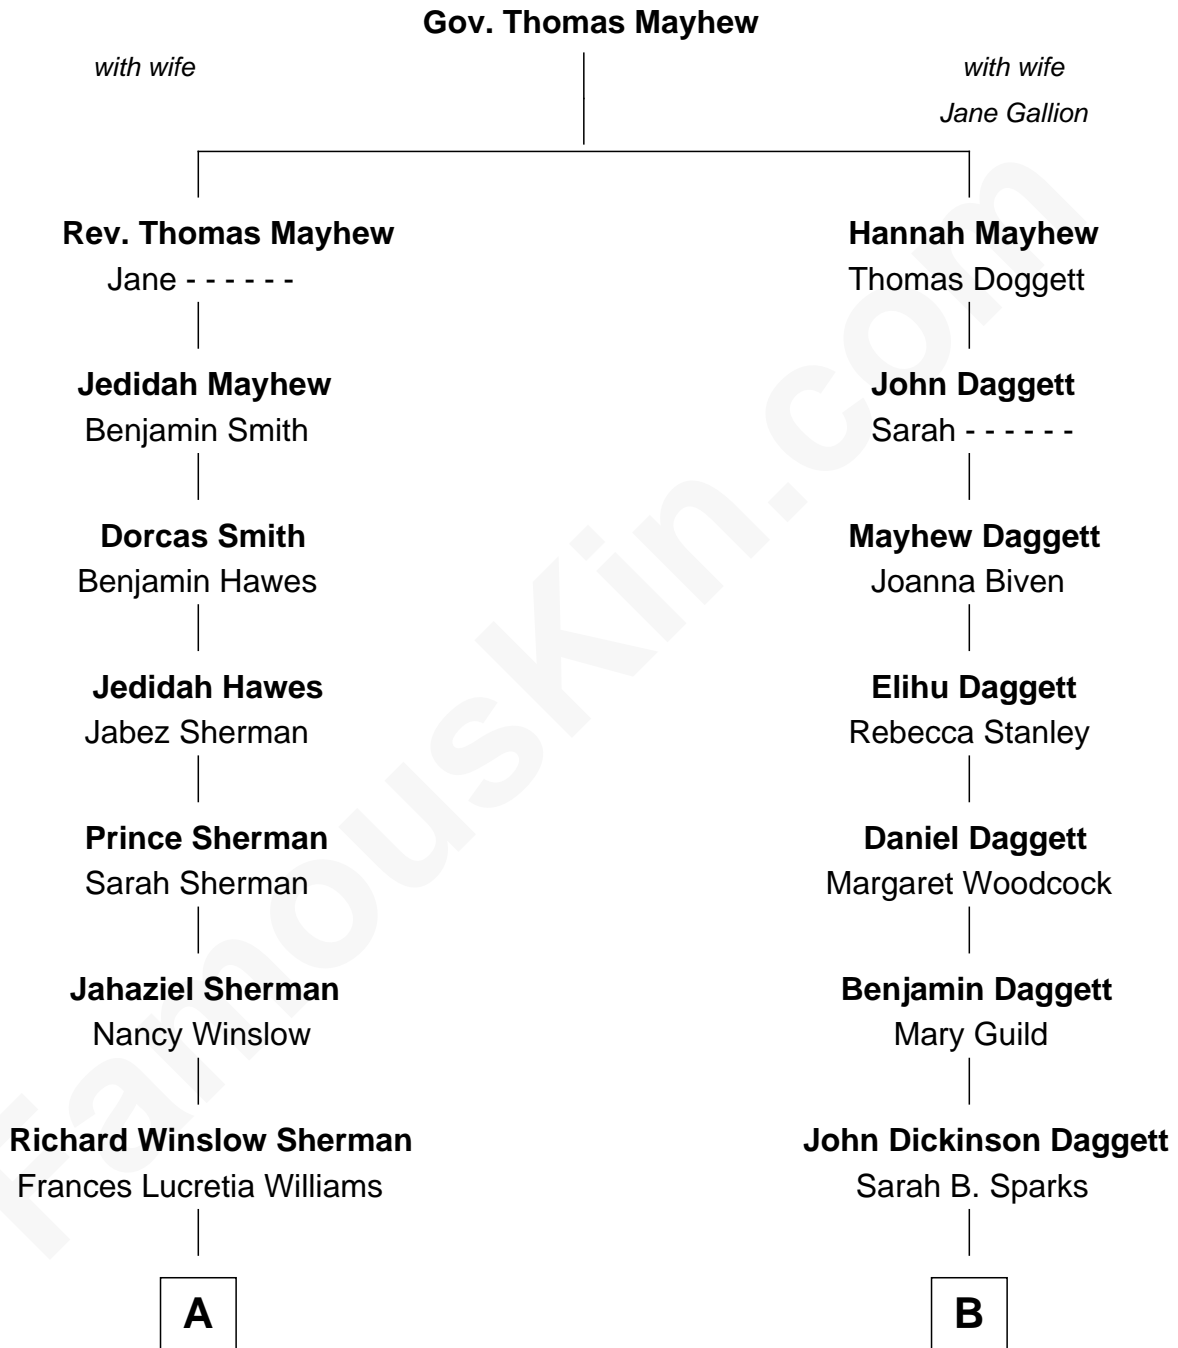

FamousKin.com Relationship Chart of

James Sherman

27th U.S. Vice-President

8th cousin 2 times removed of

Gregory Peck

Movie Actor

A

Mary Frances Sherman
Richard Updike Sherman

James Sherman
27th U.S. Vice-President

B

Elizabeth Maria Daggett
William Henry Ayers

John Daggett Ayers
Katherine Elizabeth Forse

Bernice Mae Ayers
Gregory Pearl Peck

Gregory Peck
Movie Actor

FamousKin.com