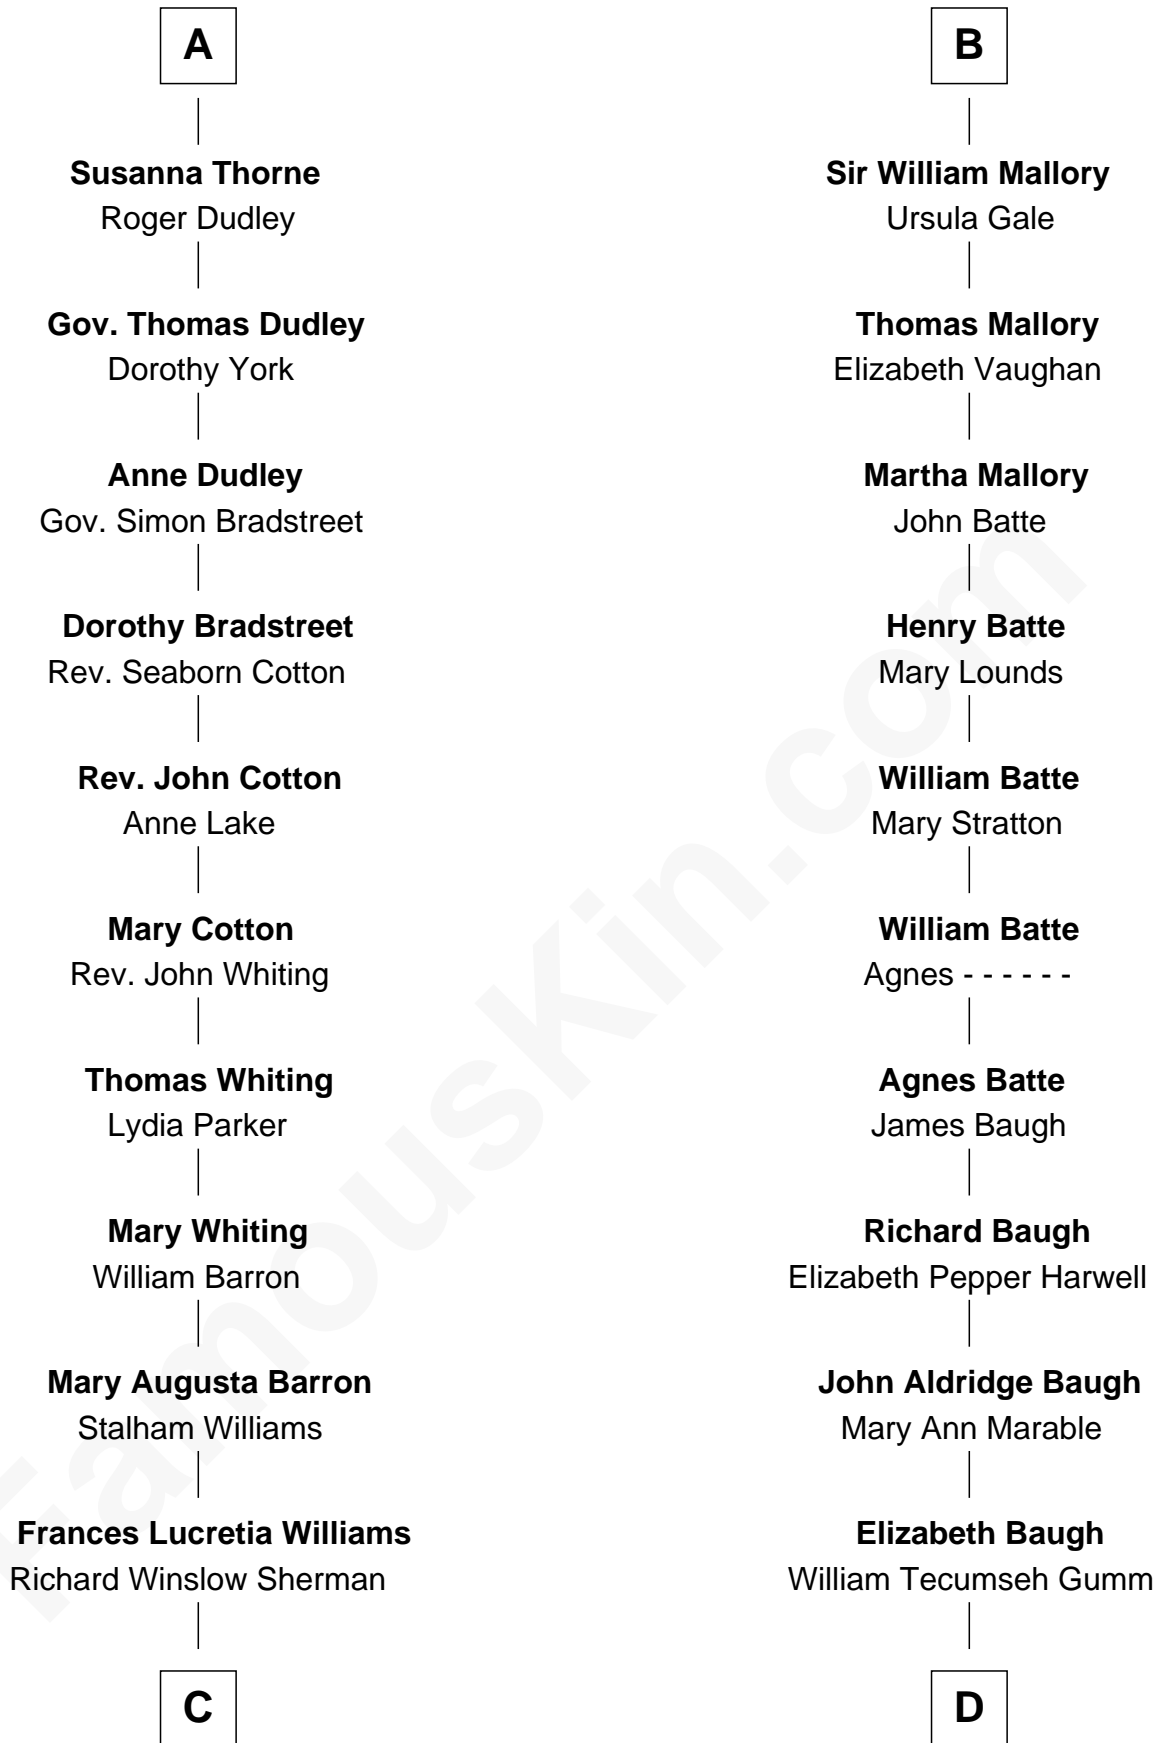

FamousKin.com Relationship Chart of

James Sherman

27th U.S. Vice-President

18th cousin 1 time removed of

Liza Minnelli

Singer and Actress

Sir John Grey

Avice Marmion

C

Mary Frances Sherman
Richard Updike Sherman

James Sherman
27th U.S. Vice-President

D

Francis Avent Gumm
Ethel Marian Milne

Frances Ethel Gumm
Vincent Minnelli

Liza Minnelli
Singer and Actress

FamousKin.com