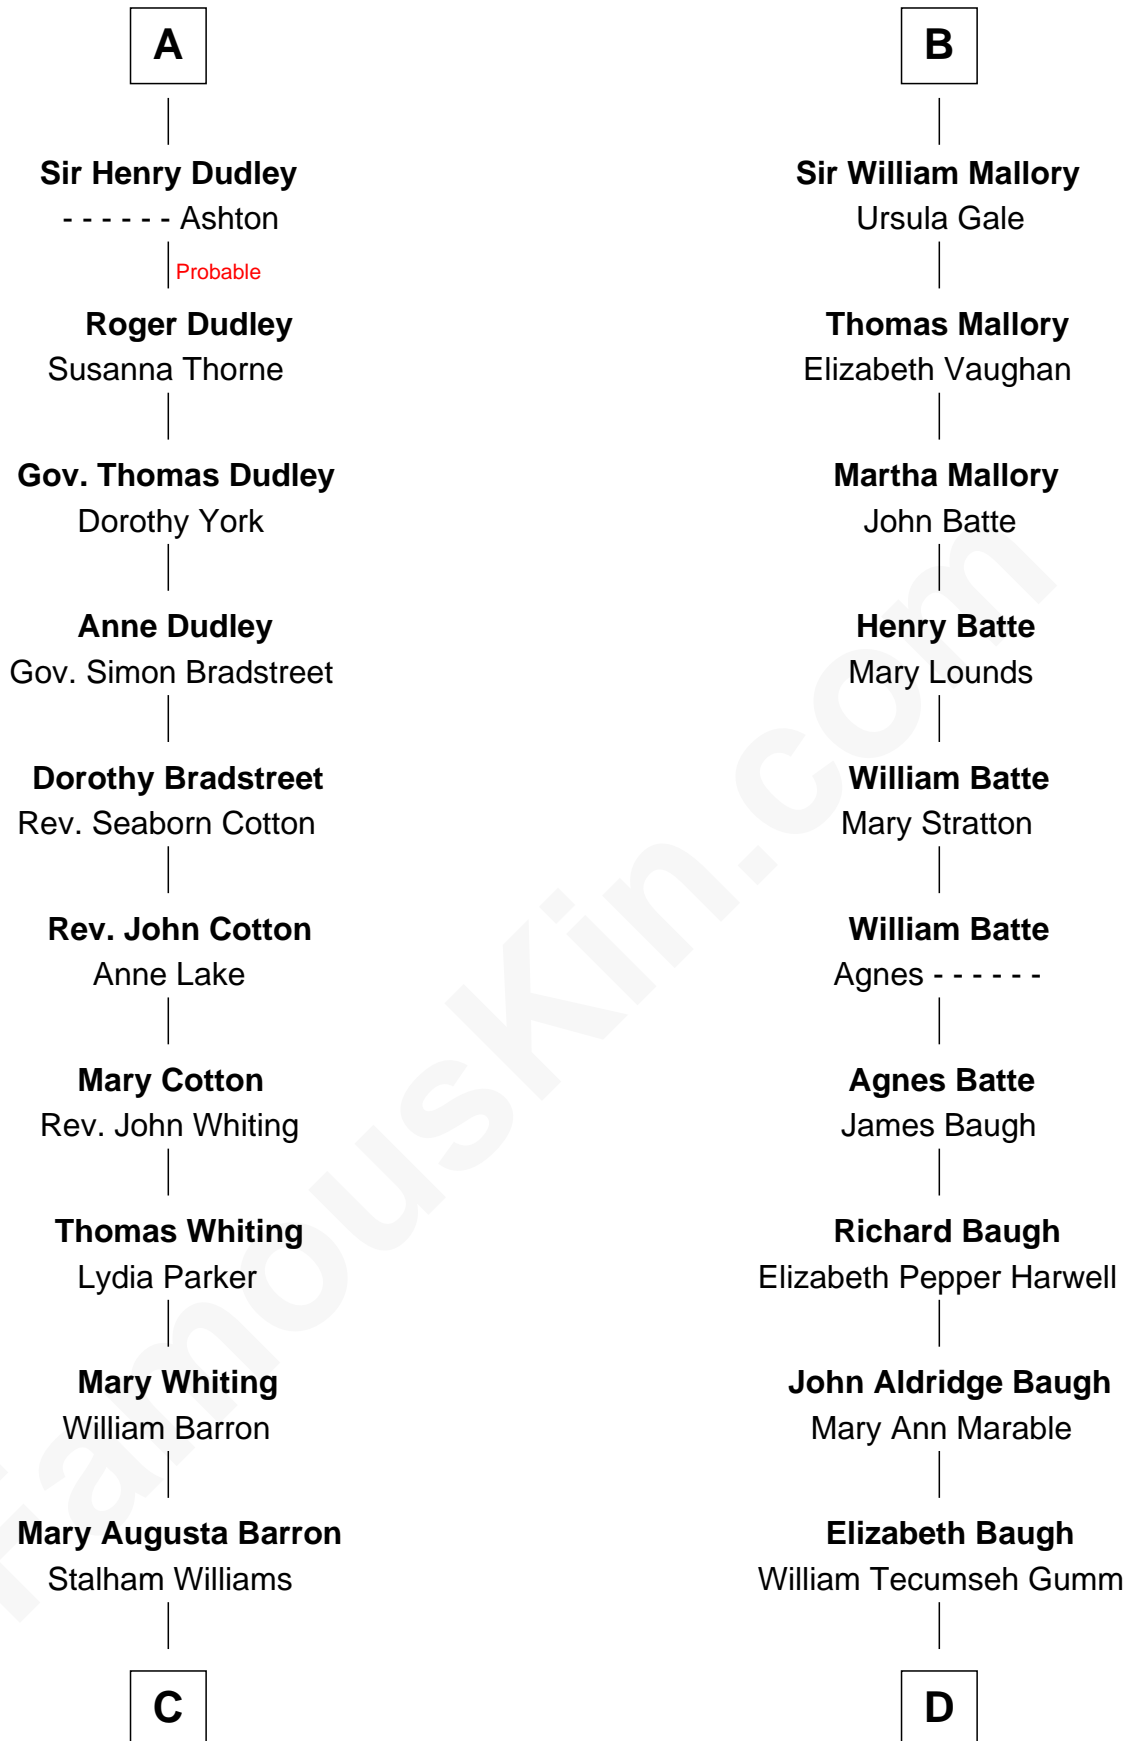

FamousKin.com Relationship Chart of

James Sherman

27th U.S. Vice-President

18th cousin 1 time removed of

Judy Garland

Singer and Movie Actress

Edmund Fitzalan

Alice de Warenne

Richard Fitzalan
Eleanor Plantagenet

Alice Fitzalan
Sir Thomas de Holand

Eleanor Holand
Edward Cherleton

Joyce Cherleton
Sir John Tiptoft

Joyce Tiptoft
Sir Edmund Sutton

Sir Edward Sutton
Cecily Willoughby

Sir John Sutton
Cecily Grey

A

Aline Fitzalan
Sir Roger le Strange

Lucy le Strange
Sir William Willoughby

Margery Willoughby
Sir William FitzHugh

Lora FitzHugh
Sir John Constable

Joan Constable
Sir William Mallory

Sir John Mallory
Margaret Thwaites

Sir William Mallory
Jane Norton

B

C

Frances Lucretia Williams

Richard Winslow Sherman

Mary Frances Sherman

Richard Updike Sherman