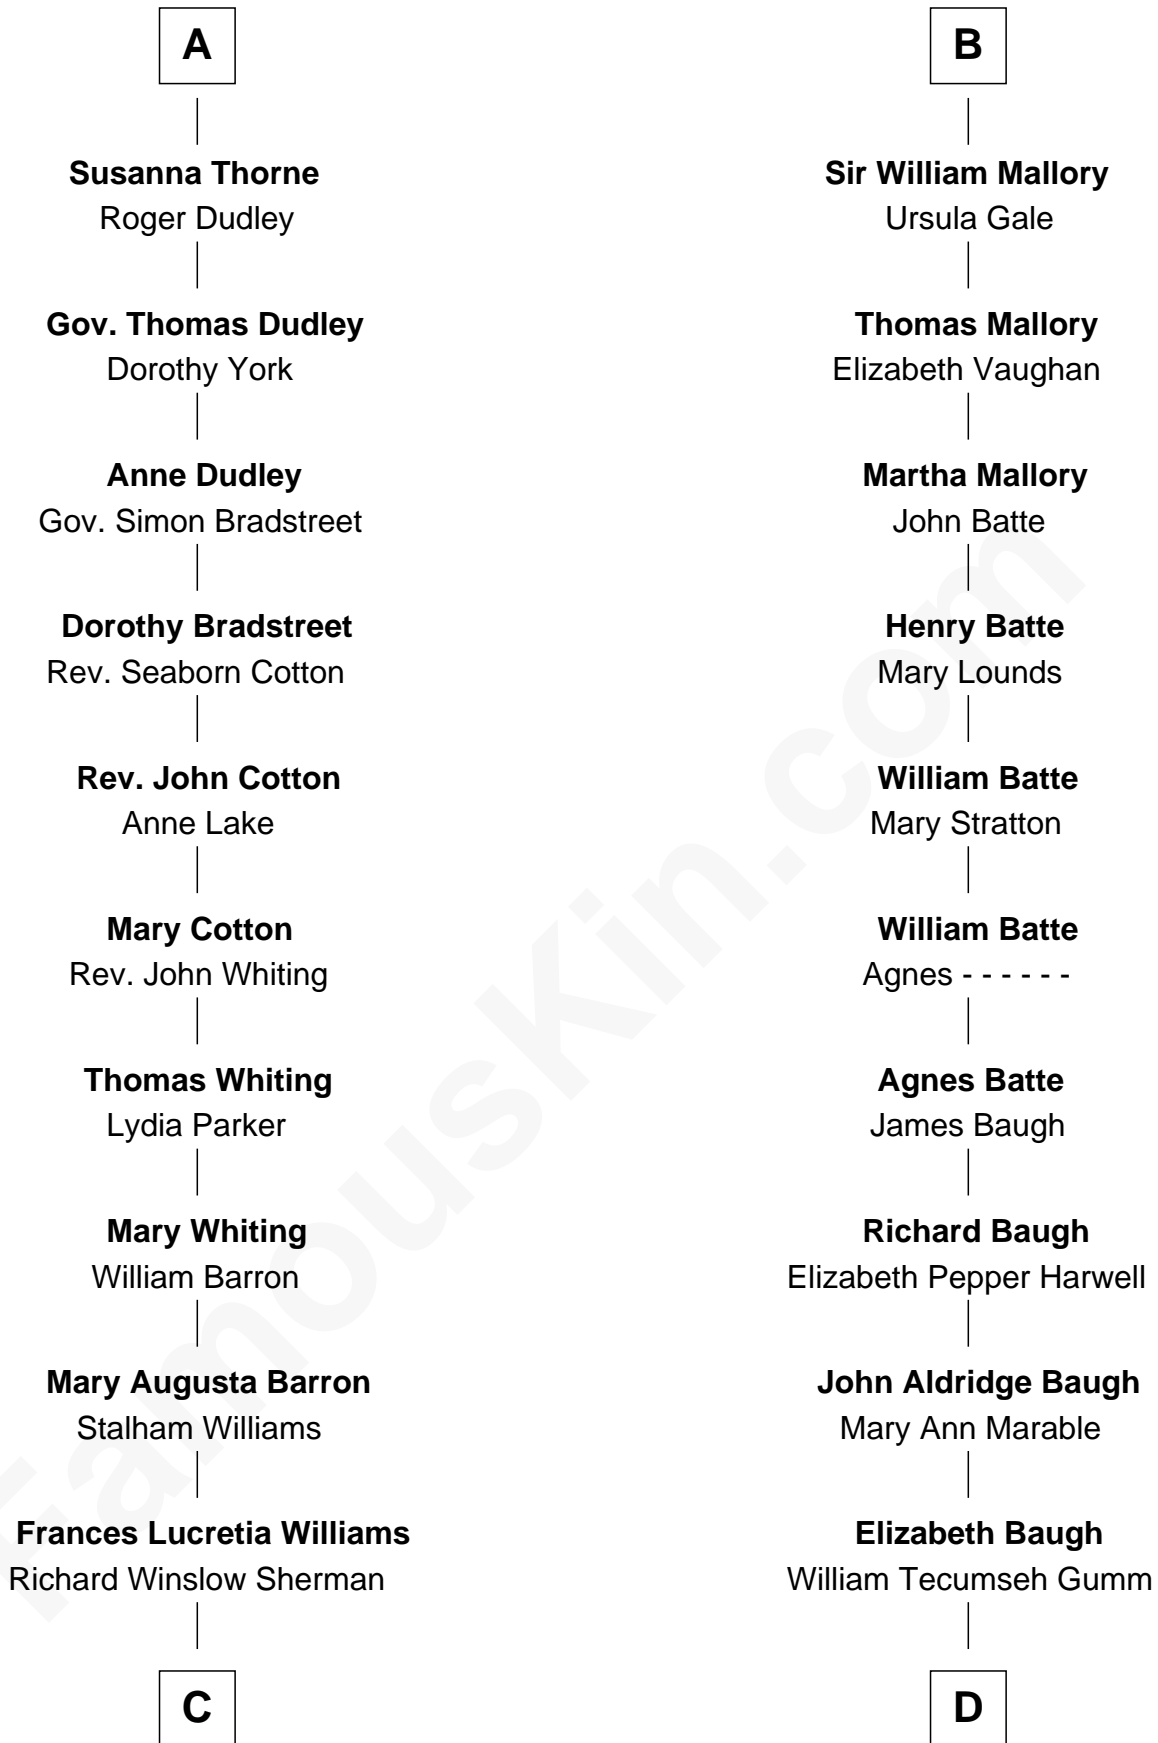

FamousKin.com Relationship Chart of

James Sherman

27th U.S. Vice-President

18th cousin of

Judy Garland

Singer and Movie Actress

Sir John Grey

Avice Marmion

C

Mary Frances Sherman
Richard Updike Sherman

James Sherman
27th U.S. Vice-President

D

Francis Avent Gumm
Ethel Marian Milne

Judy Garland
Singer and Movie Actress

FamousKin.com