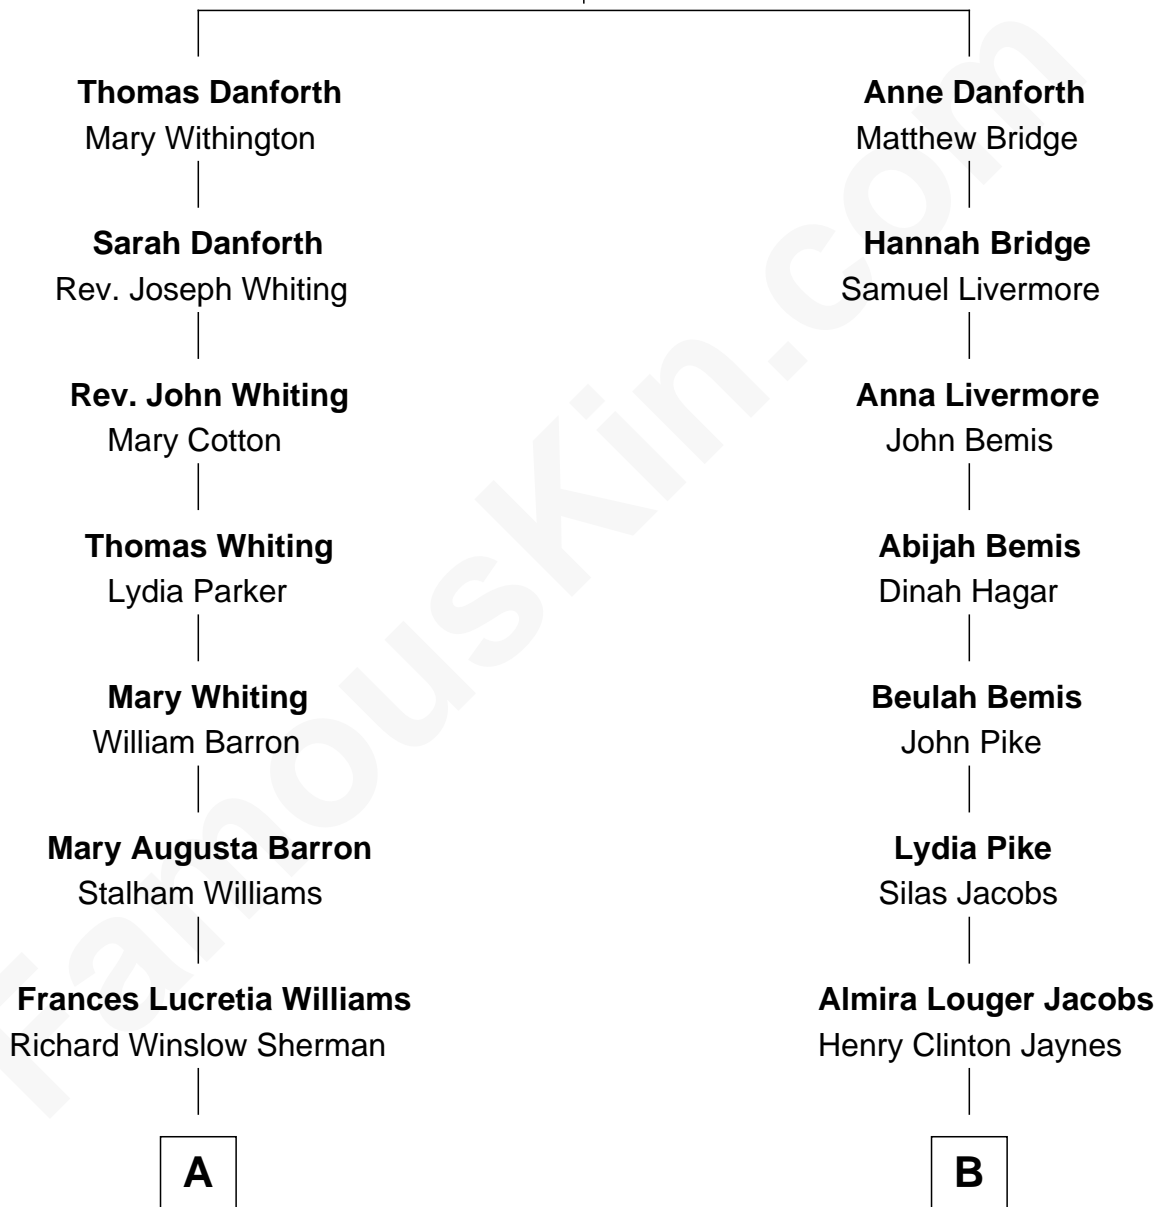

FamousKin.com Relationship Chart of

James Sherman

27th U.S. Vice-President

8th cousin 1 time removed of

Henry Fonda

Movie Actor

Nicholas Danforth

Elizabeth Barber

A

Mary Frances Sherman
Richard Updike Sherman

James Sherman
27th U.S. Vice-President

B

Henry Silas Jaynes
Elma L. Lanphear

Herberta Elma Jaynes
William Brace Fonda

Henry Fonda
Movie Actor

FamousKin.com