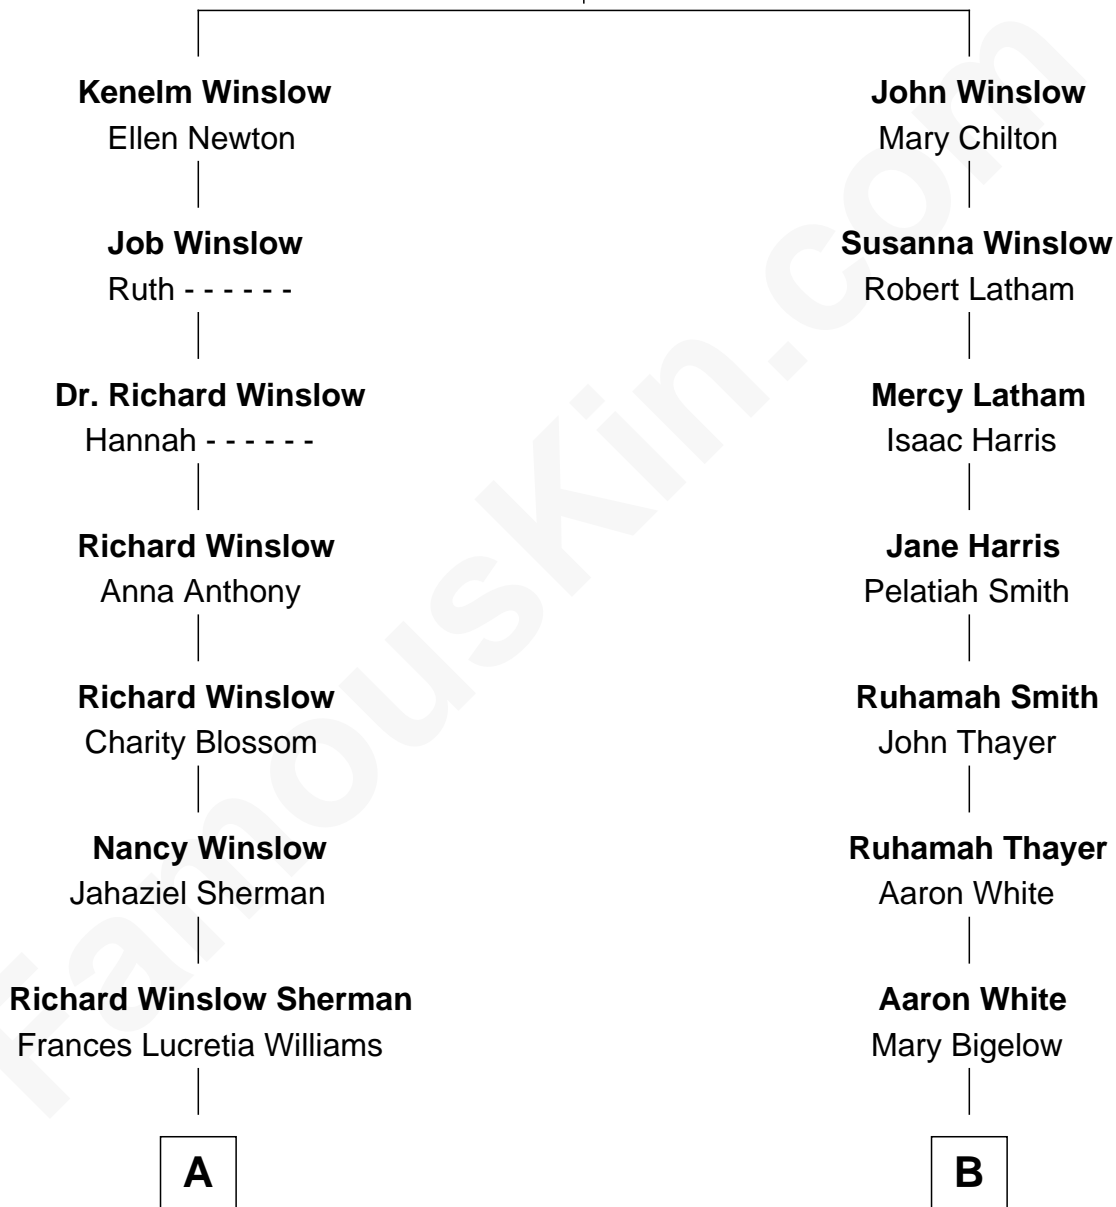

# FamousKin.com Relationship Chart of

**James Sherman**

*27th U.S. Vice-President*

8th cousin 2 times removed of

**Vincent Price**

*Movie Actor*

**Edward Winslow**

Magdalen Oliver

**A**

**Mary Frances Sherman**  
Richard Updike Sherman

**James Sherman**  
*27th U.S. Vice-President*

**B**

**Russell Jesse White**  
Helena Anne Boynton

**Harriet Elizabeth White**  
Vincent Clarence Price

**Vincent Leonard Price**  
Marguerite Cobb Wilcox

**Vincent Price**  
*Movie Actor*

FamousKin.com