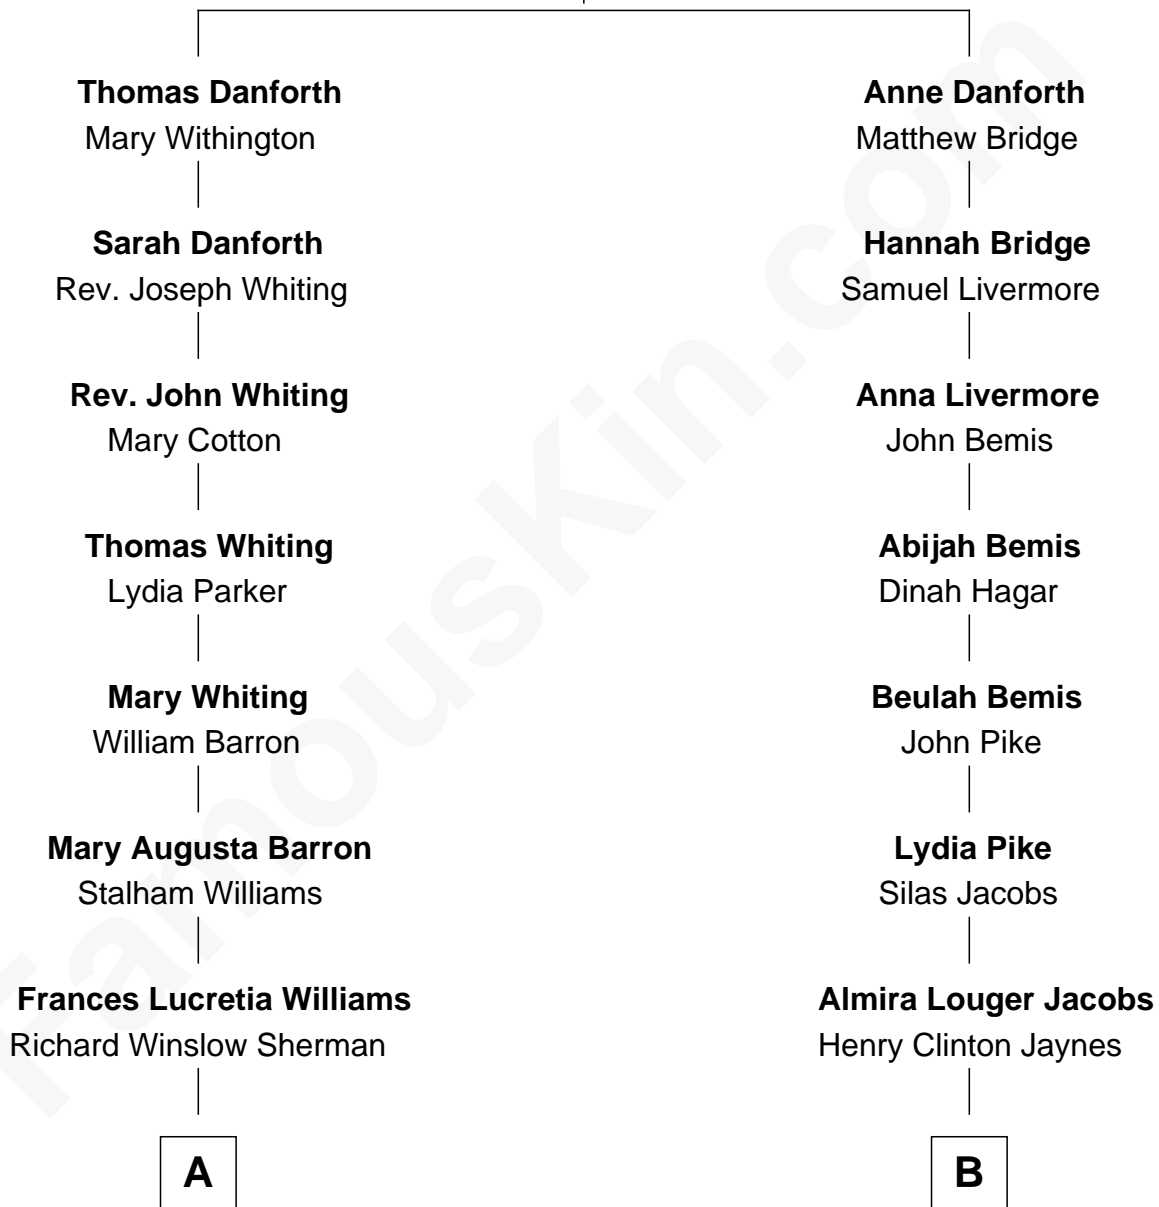

# FamousKin.com Relationship Chart of

**James Sherman**

*27th U.S. Vice-President*

8th cousin 2 times removed of

**Jane Fonda**

*Movie Actress*

**Nicholas Danforth**

Elizabeth Barber

**A**

**Mary Frances Sherman**  
Richard Updike Sherman

**James Sherman**  
*27th U.S. Vice-President*

**B**

**Henry Silas Jaynes**  
Elma L. Lanphear

**Herberta Elma Jaynes**  
William Brace Fonda

**Henry Jaynes Fonda**  
Frances Ford Seymour