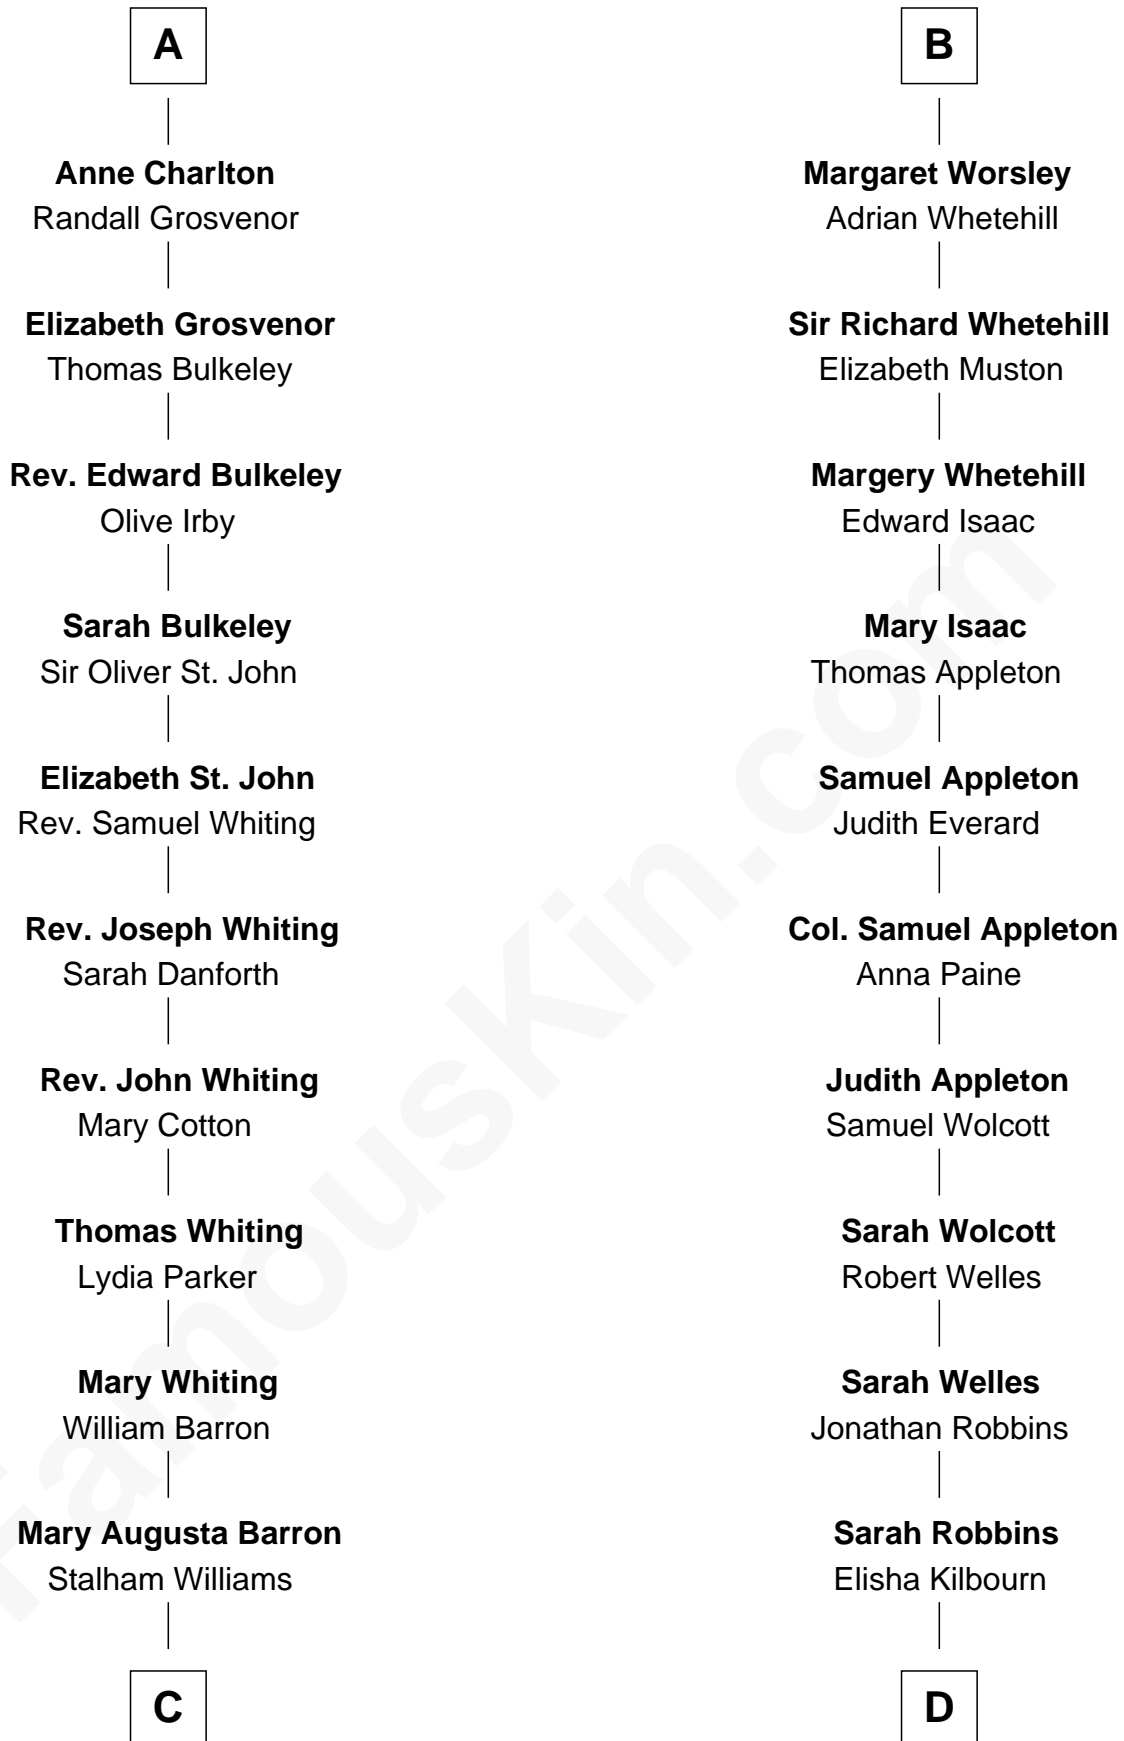

FamousKin.com Relationship Chart of

James Sherman

27th U.S. Vice-President

18th cousin 1 time removed of

Eliphalet Remington

Founder of Remington Arms Company

Sir Roger de Somery

Nichole d'Aubenev

Maud de Somery
Sir Henry de Erdington

Sir Henry de Erdington
Joan de Wolvey

Sir Giles de Erdington
Elizabeth de Tolthorpe

Margaret de Erdington
Sir Roger Corbet

Sir Robert Corbet
Margaret - - - - -

Mary Corbet
Robert Charlton

Richard Charlton
Elizabeth Mainwaring

A

Joan de Somery
John IV le Strange

John V le Strange
Maud de Walton

Elizabeth le Strange
Gruffydd ap Madog

Gruffydd Fychan ap Gruffydd
Elen ferch Thomas ap Llewelyn

Lowri ferch Gruffydd Fychan
Robert Puleston

Angharad Puleston
Edwart Trevor ap Daffyd

Rose Trevor ferch Edwart
Otewell Worsley

B

C

Frances Lucretia Williams

Richard Winslow Sherman

Mary Frances Sherman

Richard Updike Sherman