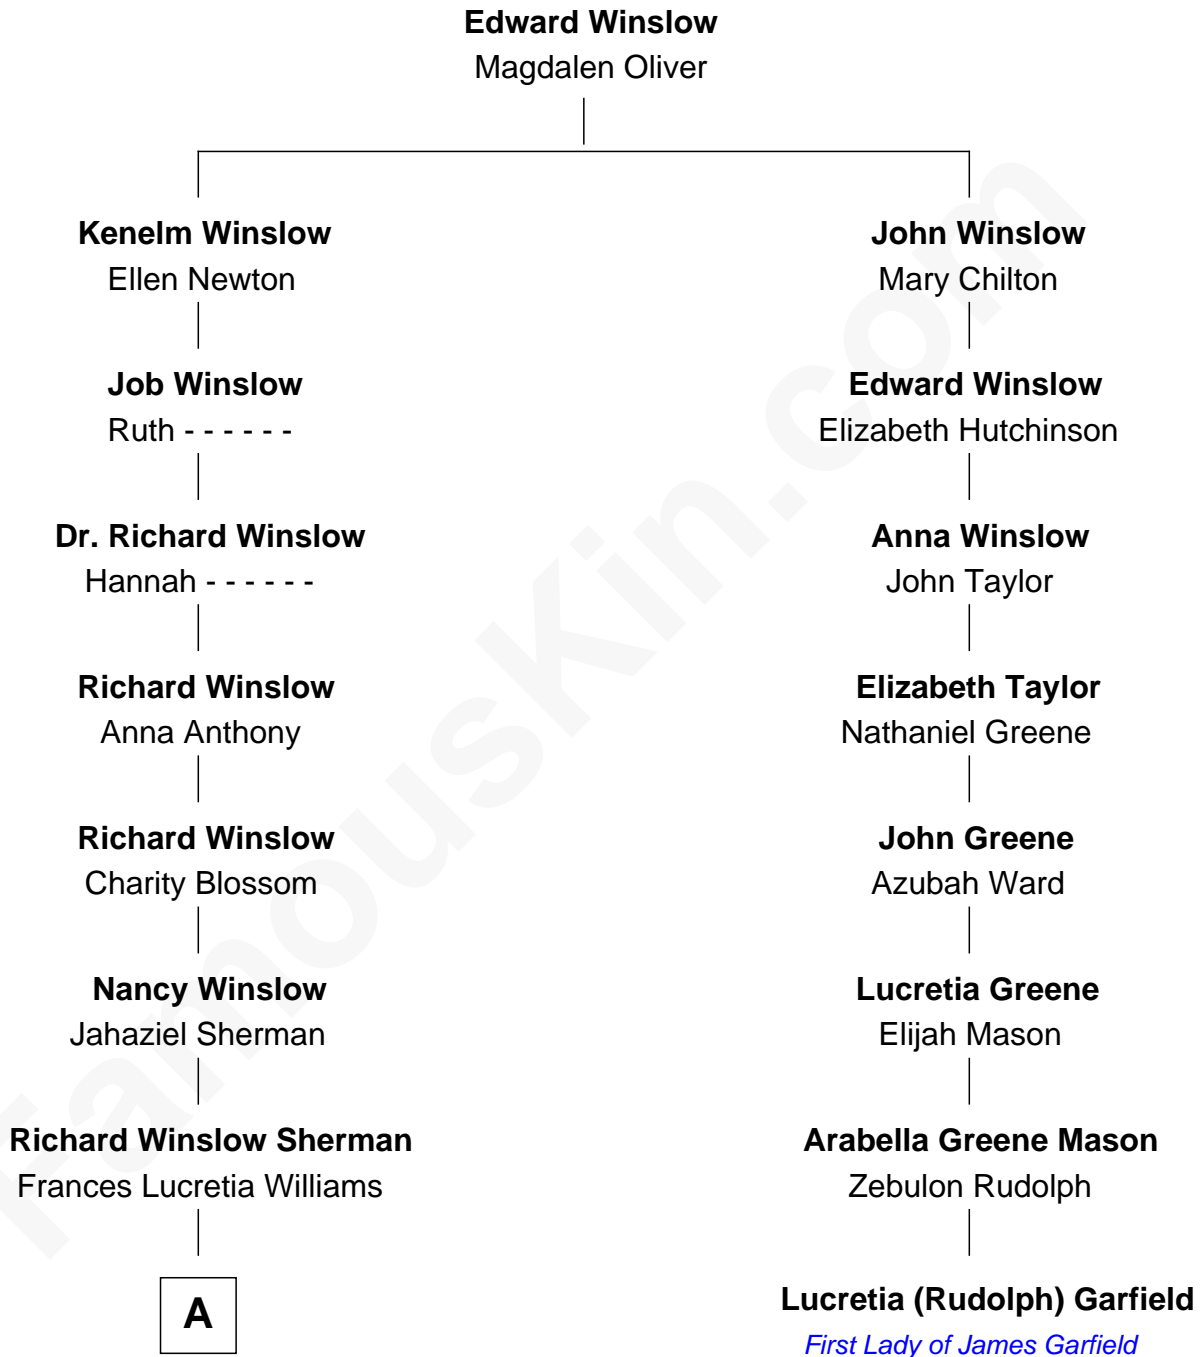

FamousKin.com

Relationship Chart of

James Sherman

27th U.S. Vice-President

7th cousin 1 time removed of

Lucretia (Rudolph) Garfield

First Lady of President James Garfield

A

|
Mary Frances Sherman
Richard Updike Sherman

|
James Sherman
27th U.S. Vice-President

FamousKin.com