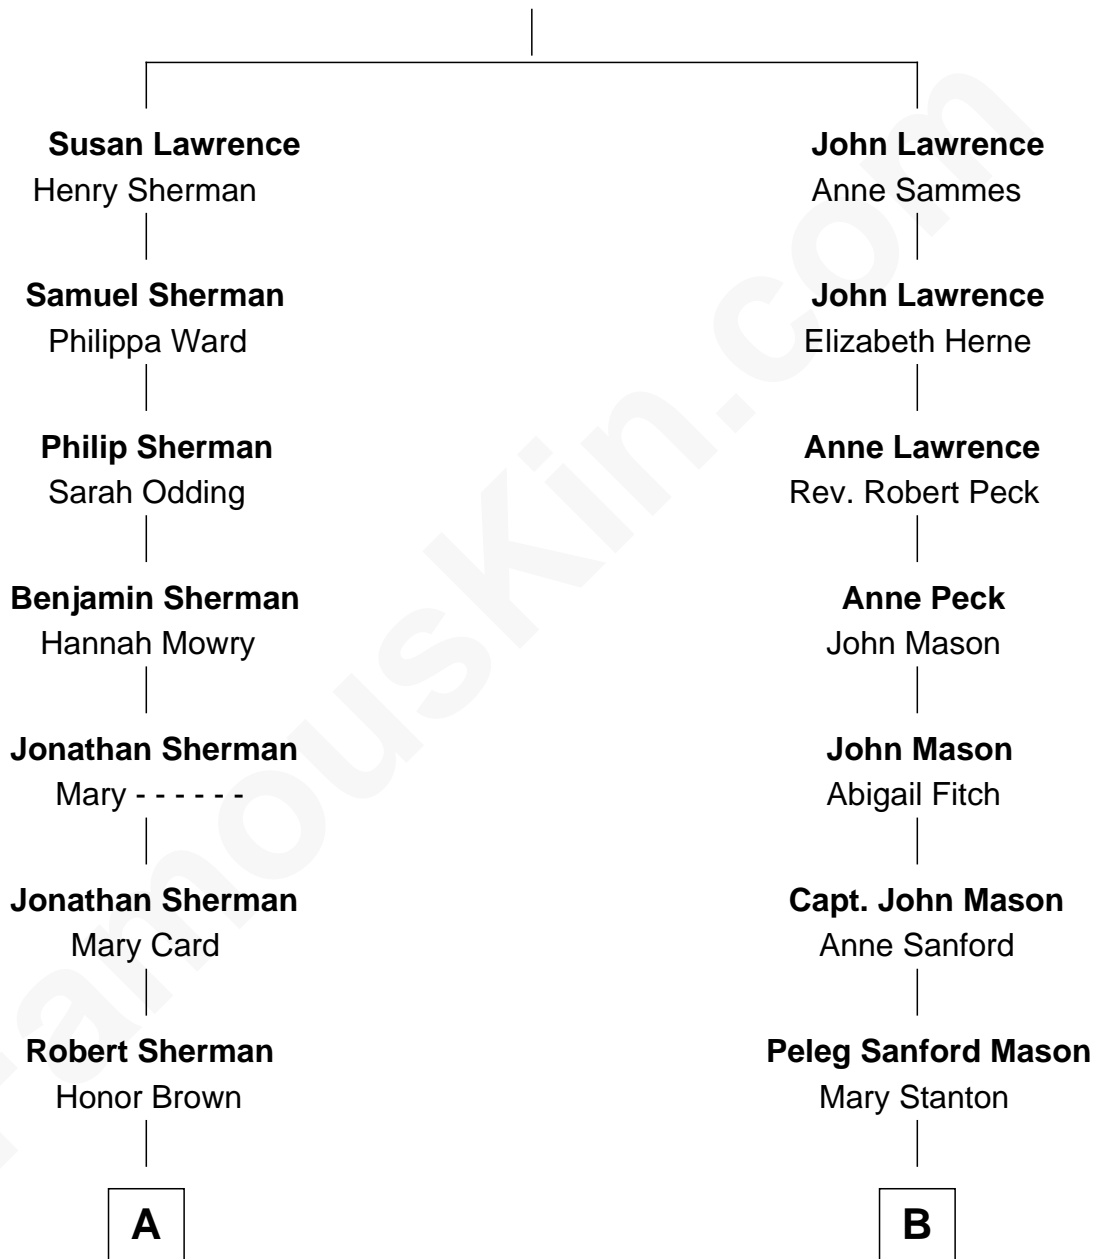

FamousKin.com

Relationship Chart of

James Sherman

27th U.S. Vice-President

9th cousin of

Lucretia (Rudolph) Garfield

First Lady of President James Garfield

John Lawrence

A

Willett Helme Sherman
Catherine Ann Schoolcraft

Richard Updike Sherman
Mary Frances Sherman

James Sherman
27th U.S. Vice-President

B

Elijah Mason
Lucretia Greene

Arabella Greene Mason
Zebulon Rudolph

Lucretia (Rudolph) Garfield
First Lady of James Garfield

FamousKin.com