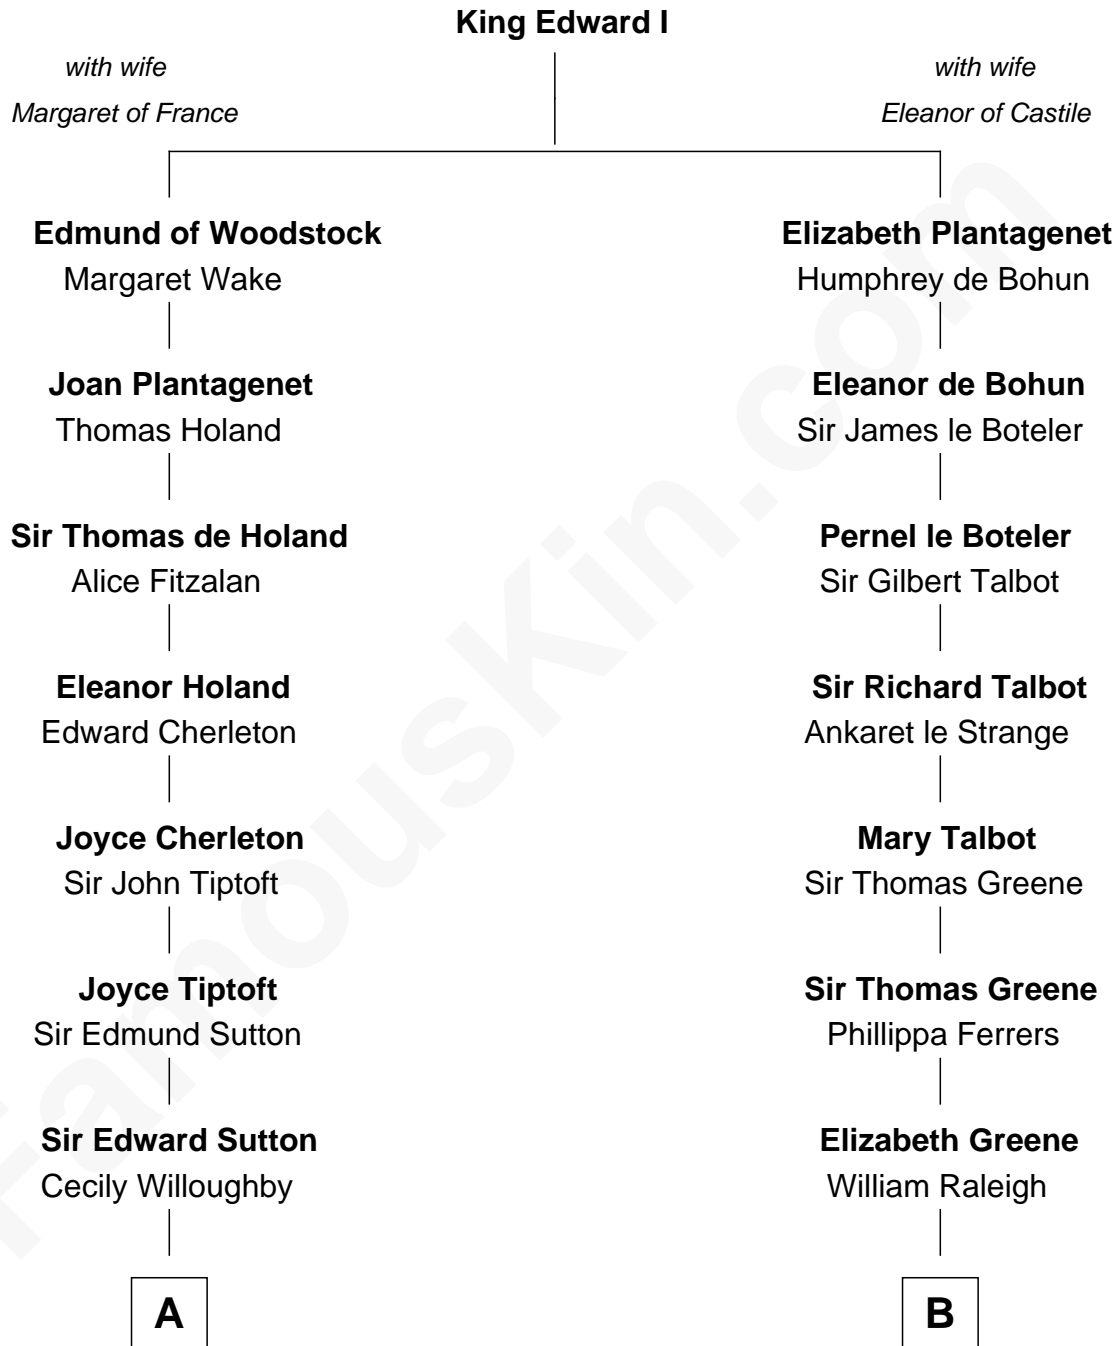

FamousKin.com Relationship Chart of

James Sherman

27th U.S. Vice-President

19th cousin 1 time removed of

Lucretia (Rudolph) Garfield

First Lady of President James Garfield

C

Mary Augusta Barron
Stalham Williams

Frances Lucretia Williams
Richard Winslow Sherman

Mary Frances Sherman
Richard Updike Sherman

James Sherman
27th U.S. Vice-President

D

Elijah Mason
Lucretia Greene

Arabella Greene Mason
Zebulon Rudolph

Lucretia (Rudolph) Garfield
First Lady of James Garfield