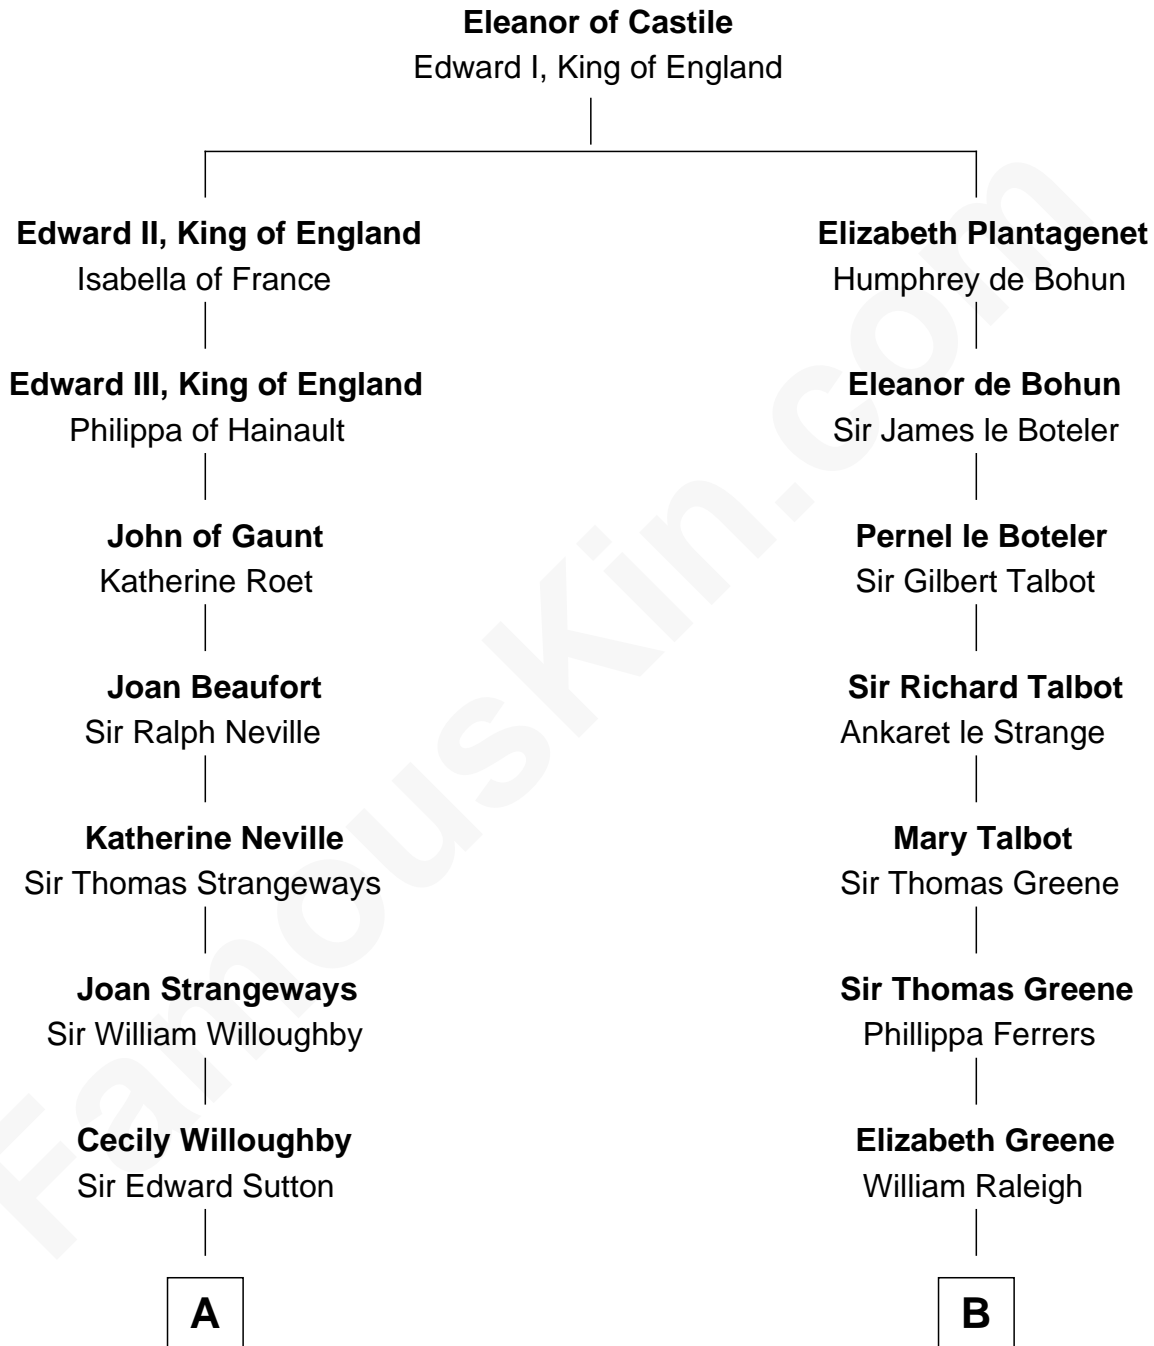

Lucretia (Rudolph) Garfield

First Lady of President James Garfield