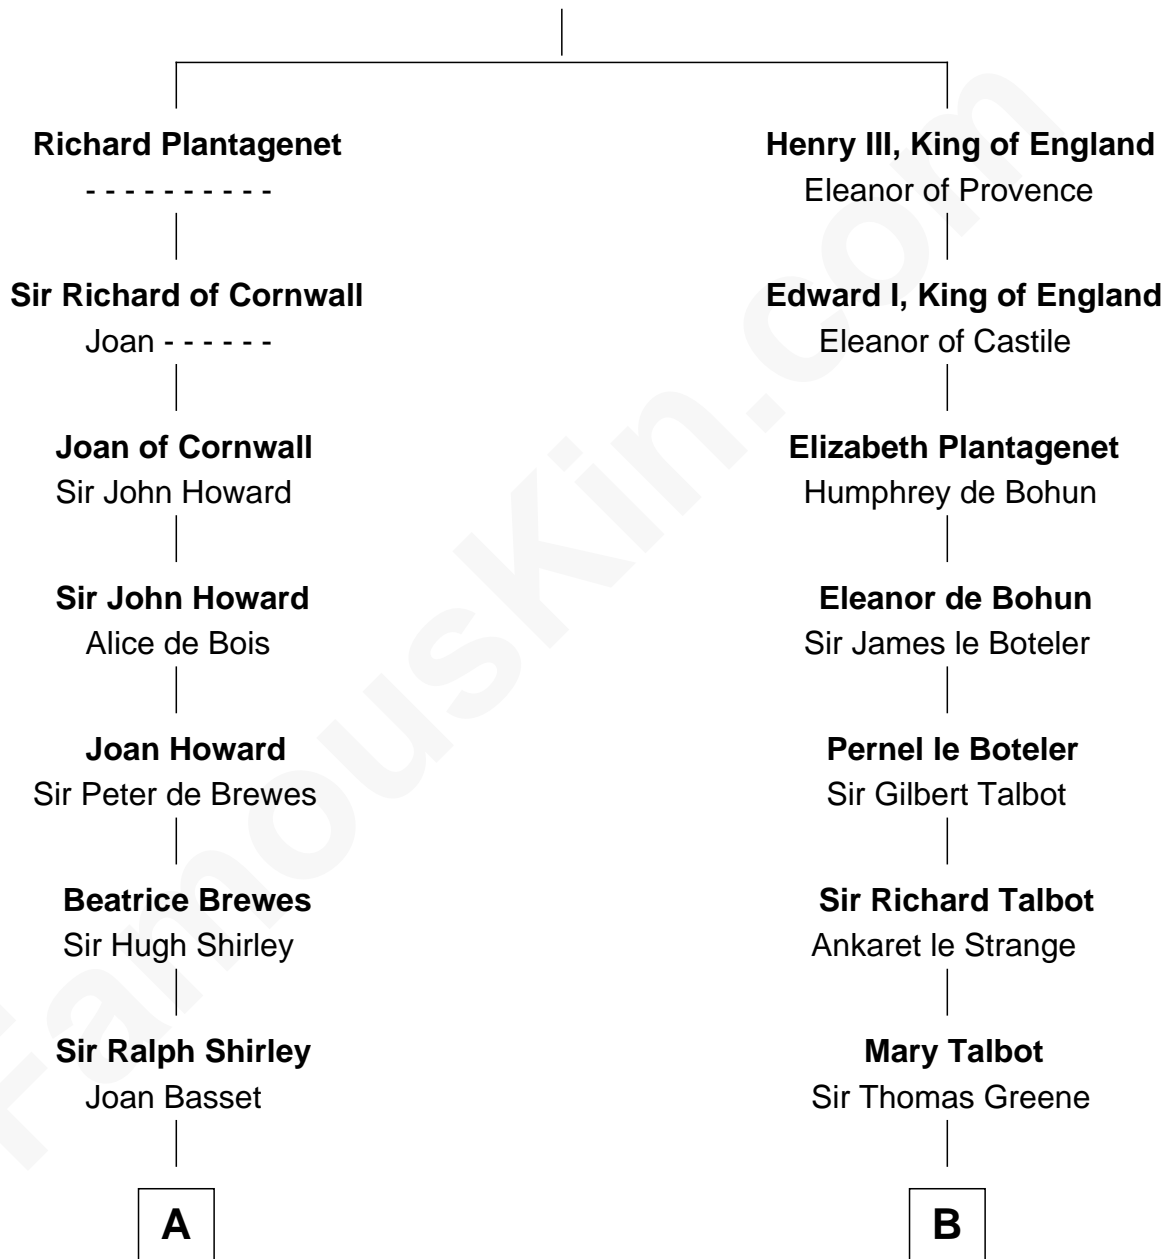

FamousKin.com Relationship Chart of

James Sherman

27th U.S. Vice-President

20th cousin 1 time removed of

Lucretia (Rudolph) Garfield

First Lady of President James Garfield

John, King of England

Isabelle of Angoulême

C

Jahaziel Sherman

Nancy Winslow

Richard Winslow Sherman

Frances Lucretia Williams

Mary Frances Sherman

Richard Updike Sherman

James Sherman

27th U.S. Vice-President

D

Anne Sanford

Capt. John Mason

Peleg Sanford Mason

Mary Stanton

Elijah Mason

Lucretia Greene