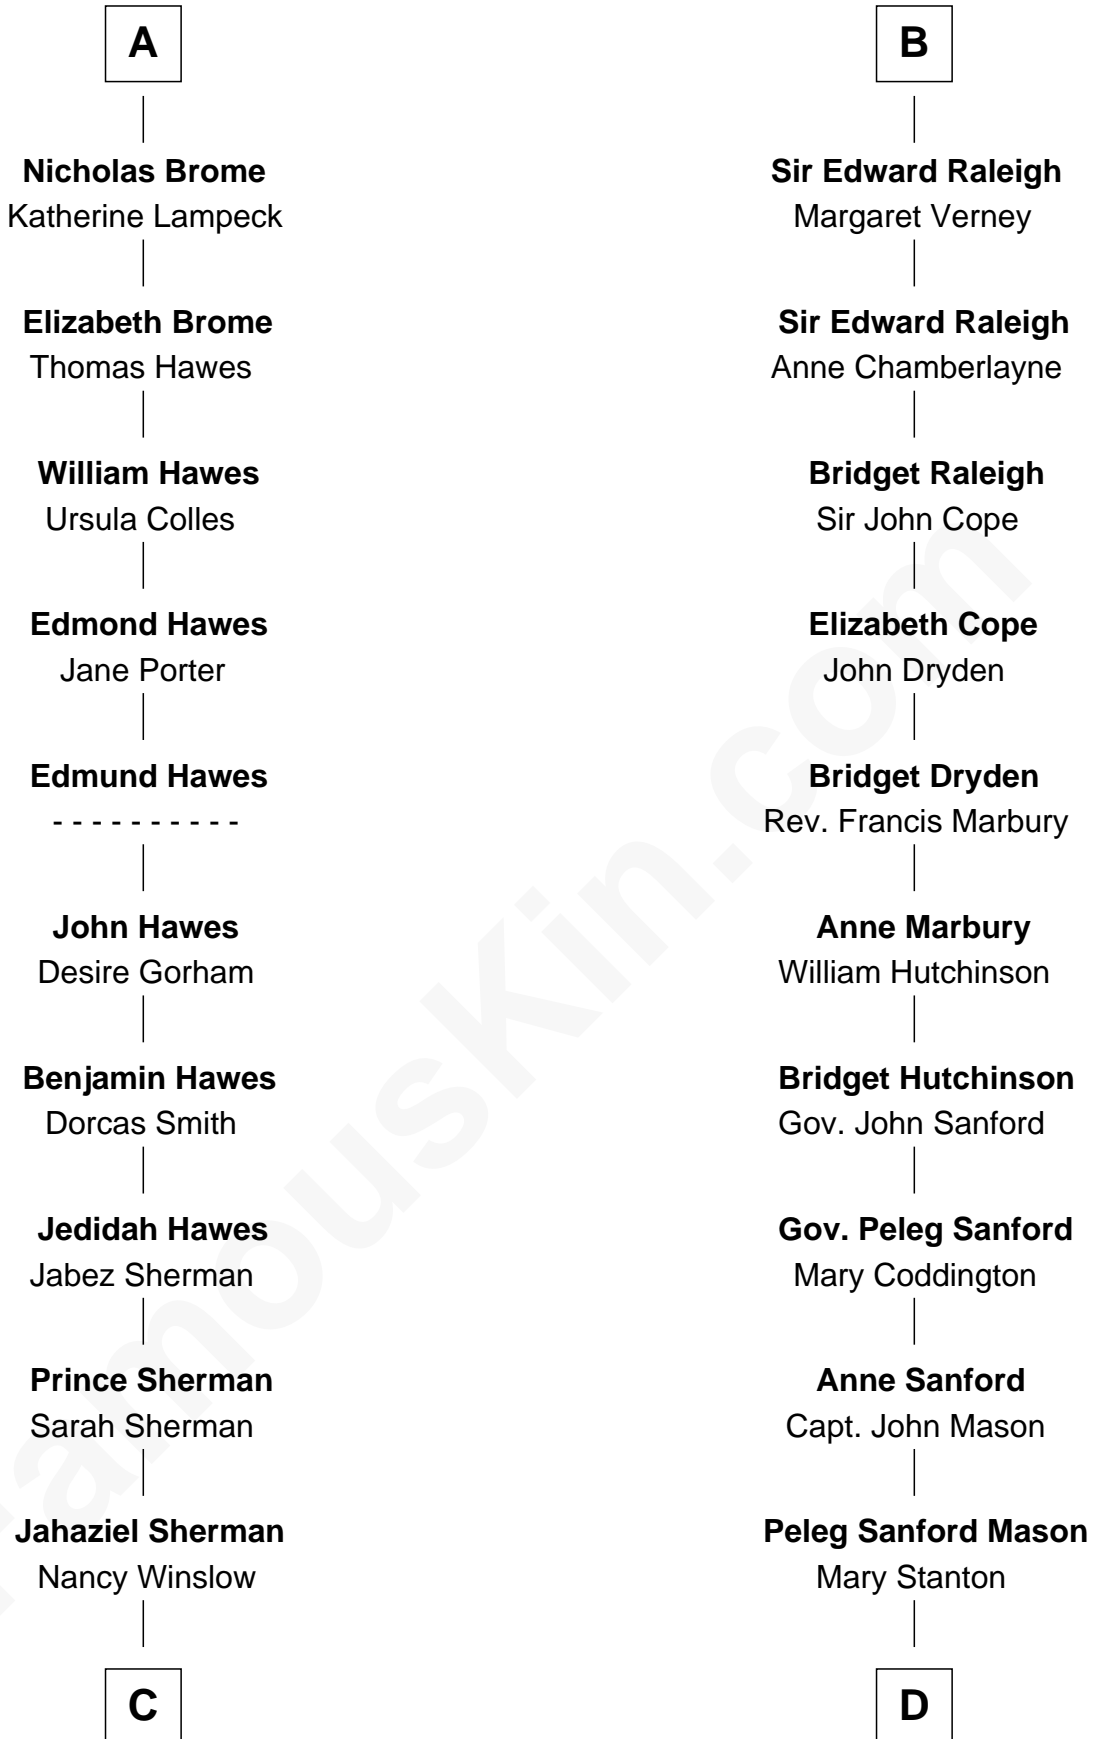

FamousKin.com Relationship Chart of

James Sherman

27th U.S. Vice-President

19th cousin of

Lucretia (Rudolph) Garfield

First Lady of President James Garfield

C

Richard Winslow Sherman
Frances Lucretia Williams

Mary Frances Sherman
Richard Updike Sherman

James Sherman
27th U.S. Vice-President

D

Elijah Mason
Lucretia Greene

Arabella Greene Mason
Zebulon Rudolph

Lucretia (Rudolph) Garfield
First Lady of James Garfield