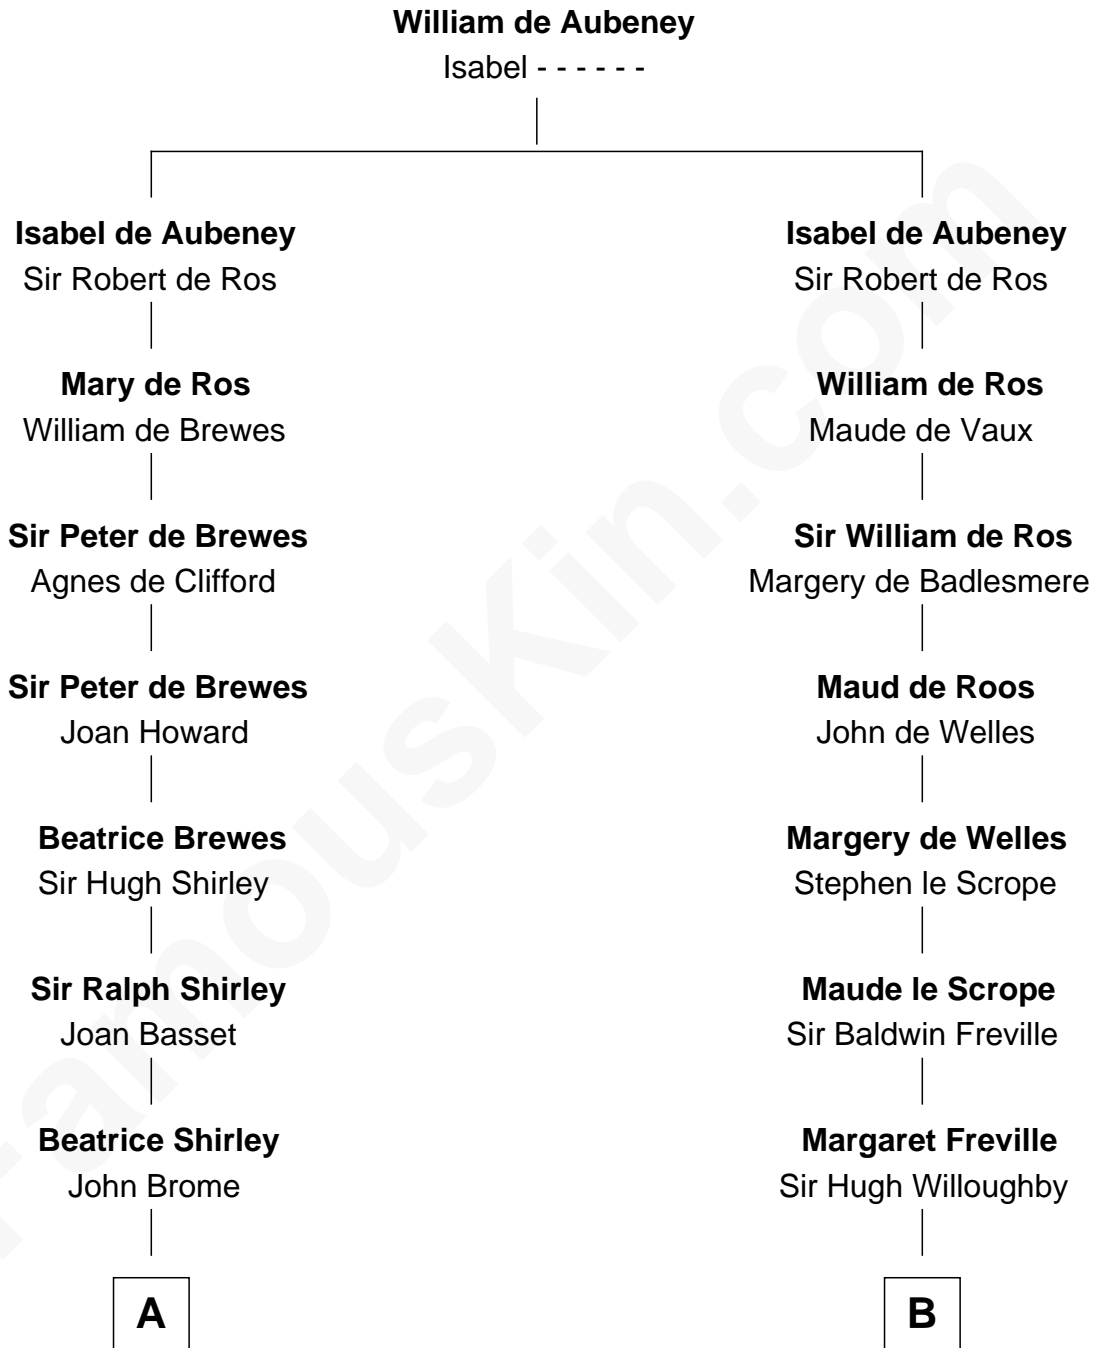

FamousKin.com

Relationship Chart of

James Sherman

27th U.S. Vice-President

19th cousin 1 time removed of

Lucretia (Rudolph) Garfield

First Lady of President James Garfield

C

Richard Winslow Sherman

Frances Lucretia Williams

Mary Frances Sherman

Richard Updike Sherman

James Sherman

27th U.S. Vice-President

D

John Greene