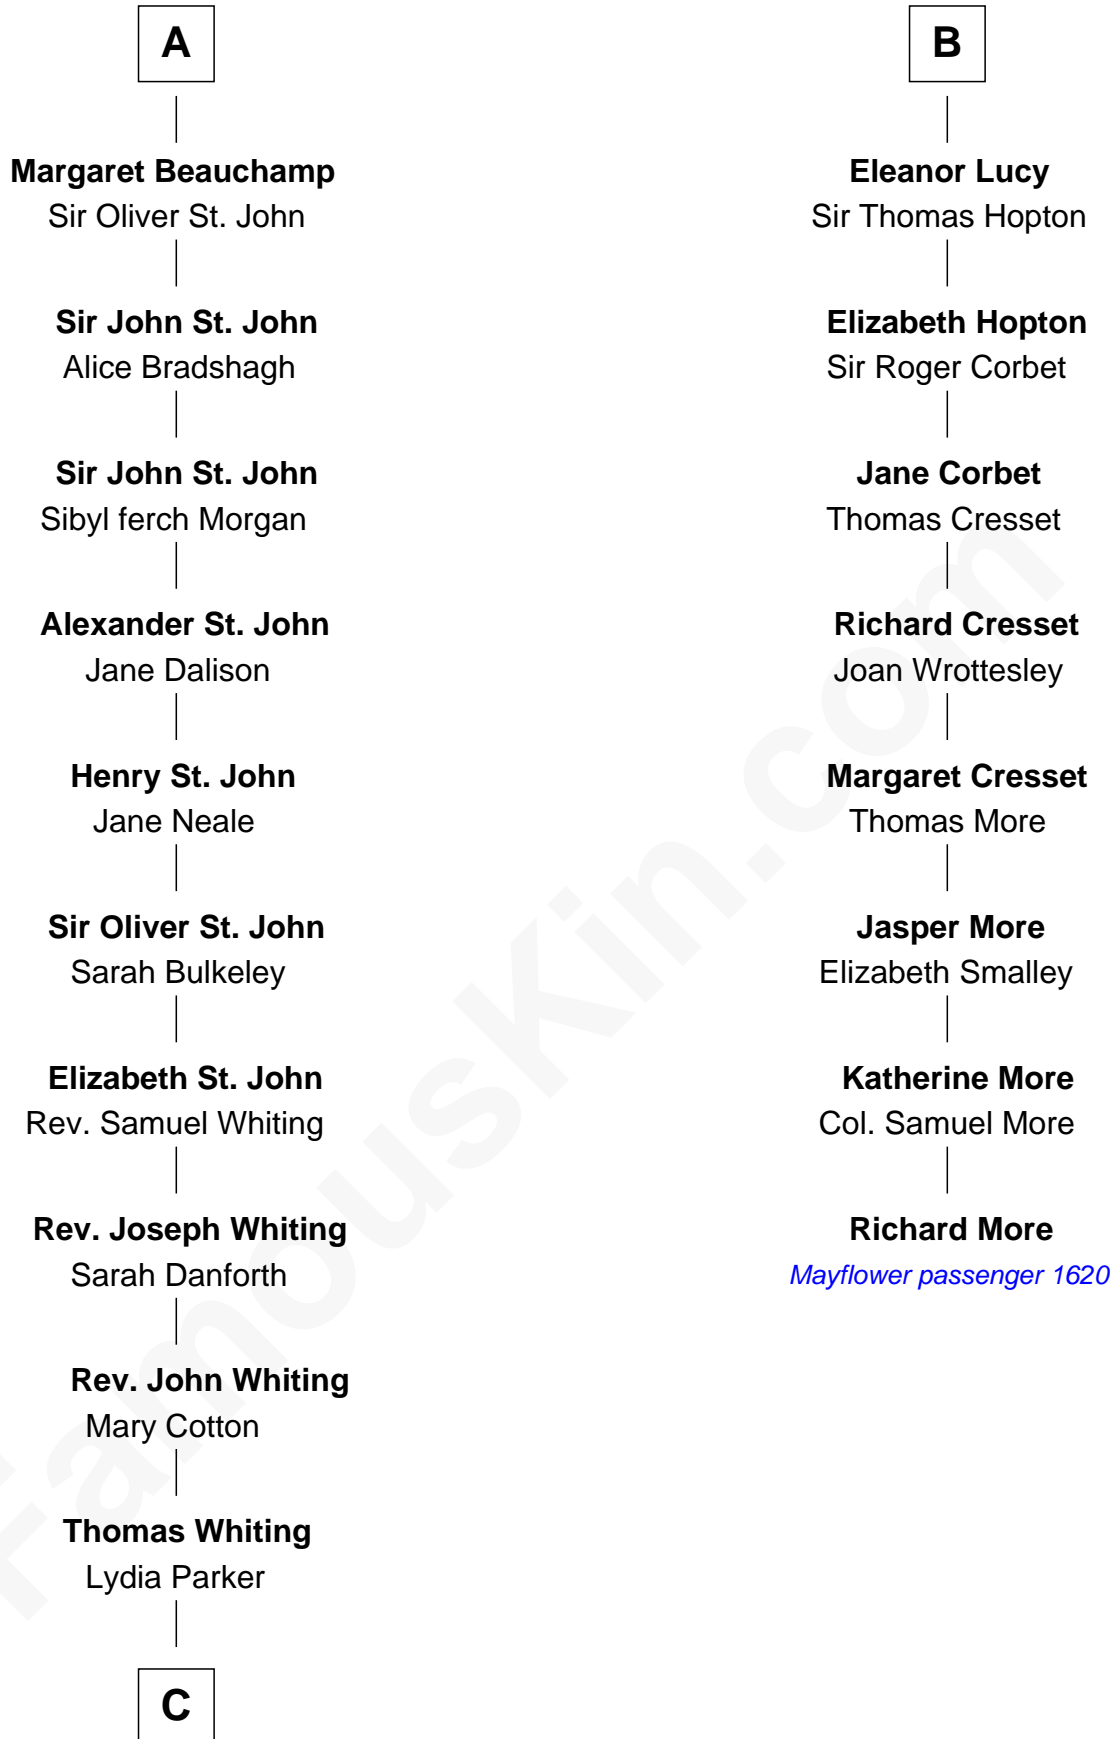

FamousKin.com Relationship Chart of

James Sherman

27th U.S. Vice-President

14th cousin 7 times removed of

Richard More

(c1614 - c1696) Mayflower passenger 1620

MAYFLOWER

Sir Humphrey de Bohun

Maud of Eu

C

—
Mary Whiting
William Barron

—
Mary Augusta Barron
Stalham Williams

—
Frances Lucretia Williams
Richard Winslow Sherman

—
Mary Frances Sherman
Richard Updike Sherman

—
James Sherman
27th U.S. Vice-President