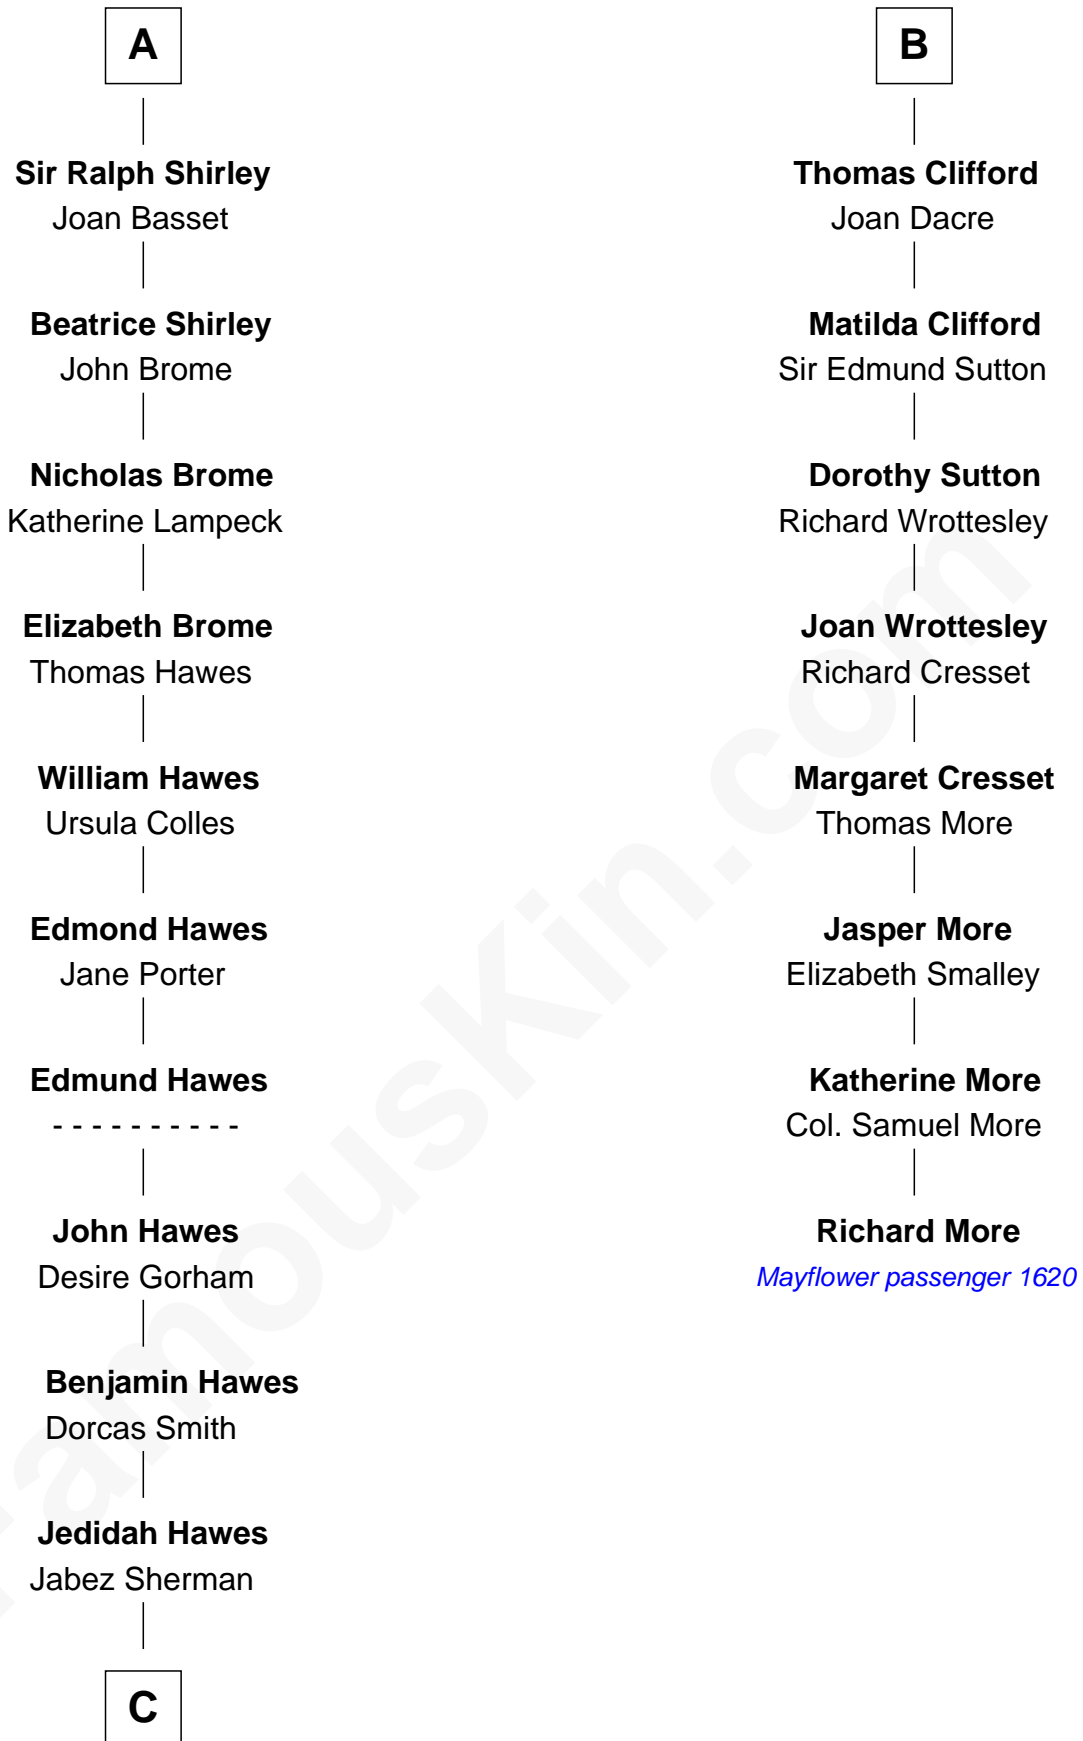

FamousKin.com Relationship Chart of

James Sherman

27th U.S. Vice-President

14th cousin 7 times removed of

Richard More

(c1614 - c1696) Mayflower passenger 1620

MAYFLOWER

C

Prince Sherman

Sarah Sherman

Jahaziel Sherman

Nancy Winslow

Richard Winslow Sherman

Frances Lucretia Williams

Mary Frances Sherman

Richard Updike Sherman