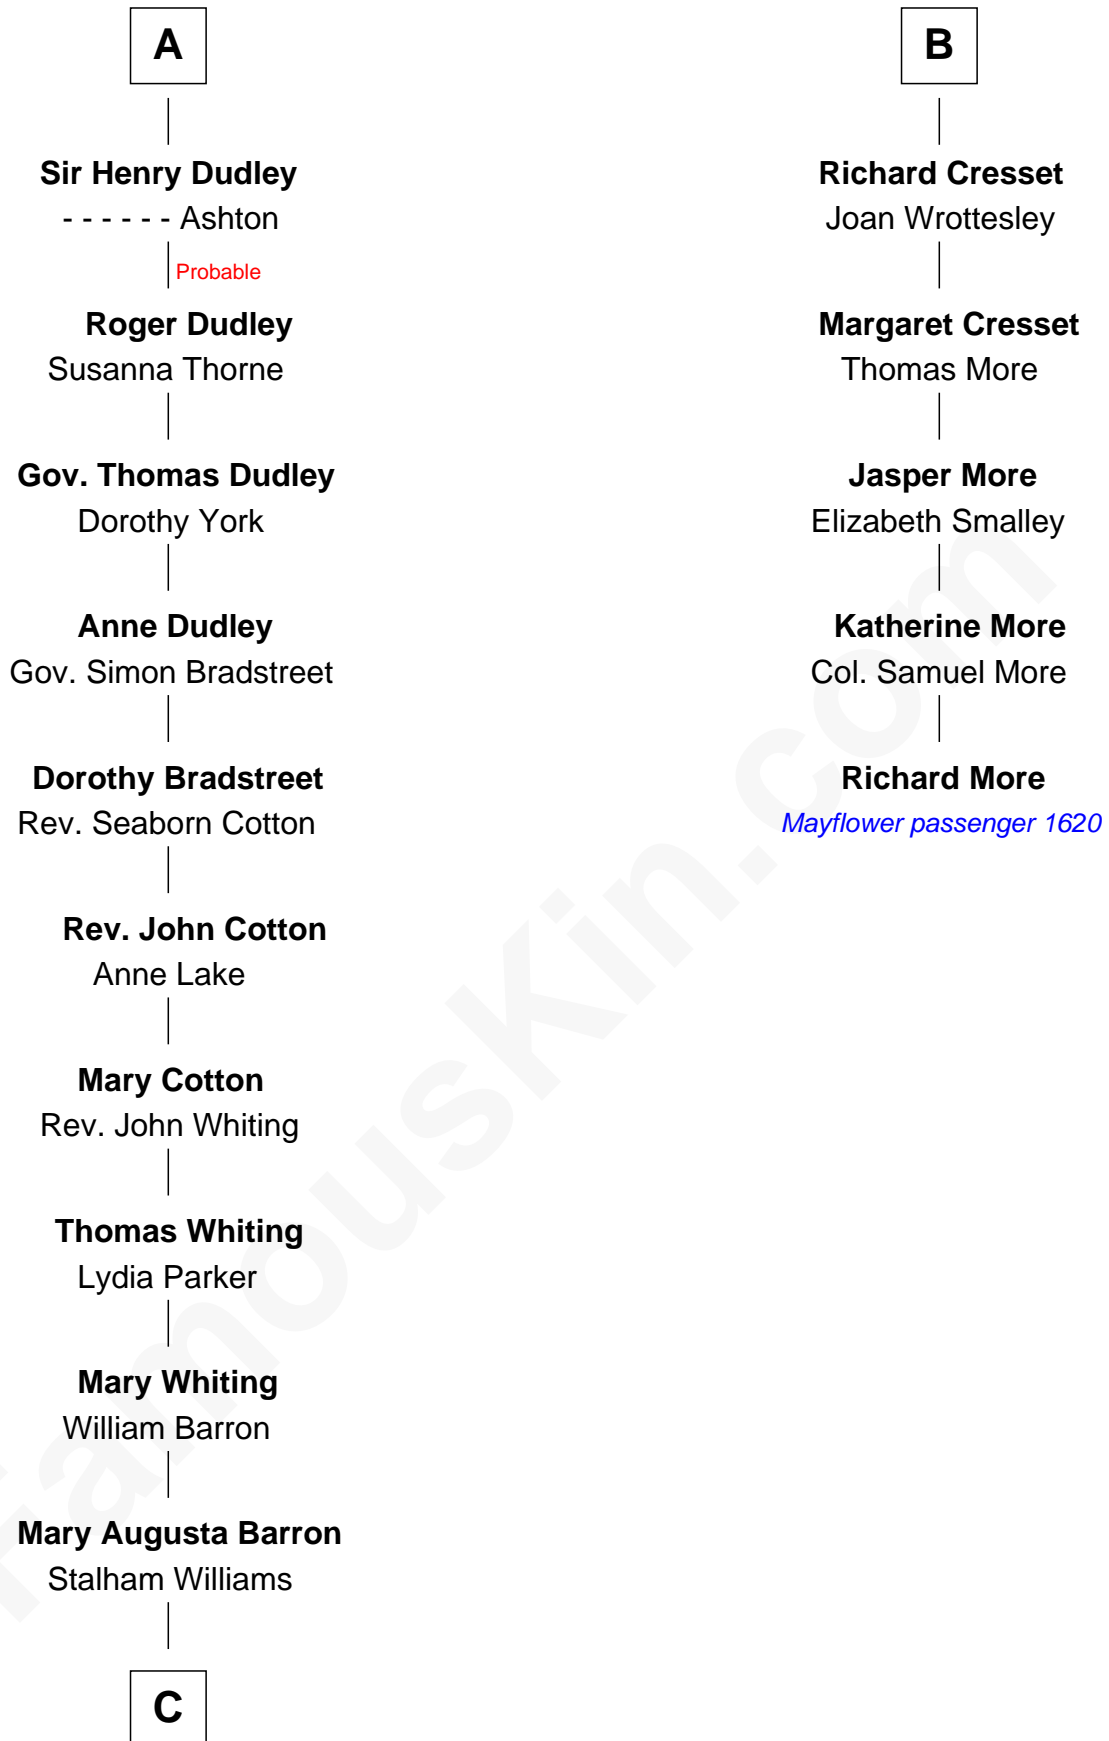

## Relationship Chart of

### James Sherman

27th U.S. Vice-President

11th cousin 8 times removed of

**Richard More**

(c1614 - c1696) Mayflower passenger 1620

**MAYFLOWER**

**C**

—  
**Frances Lucretia Williams**  
Richard Winslow Sherman

—  
**Mary Frances Sherman**  
Richard Updike Sherman

—  
**James Sherman**  
*27th U.S. Vice-President*

FamousKin.com