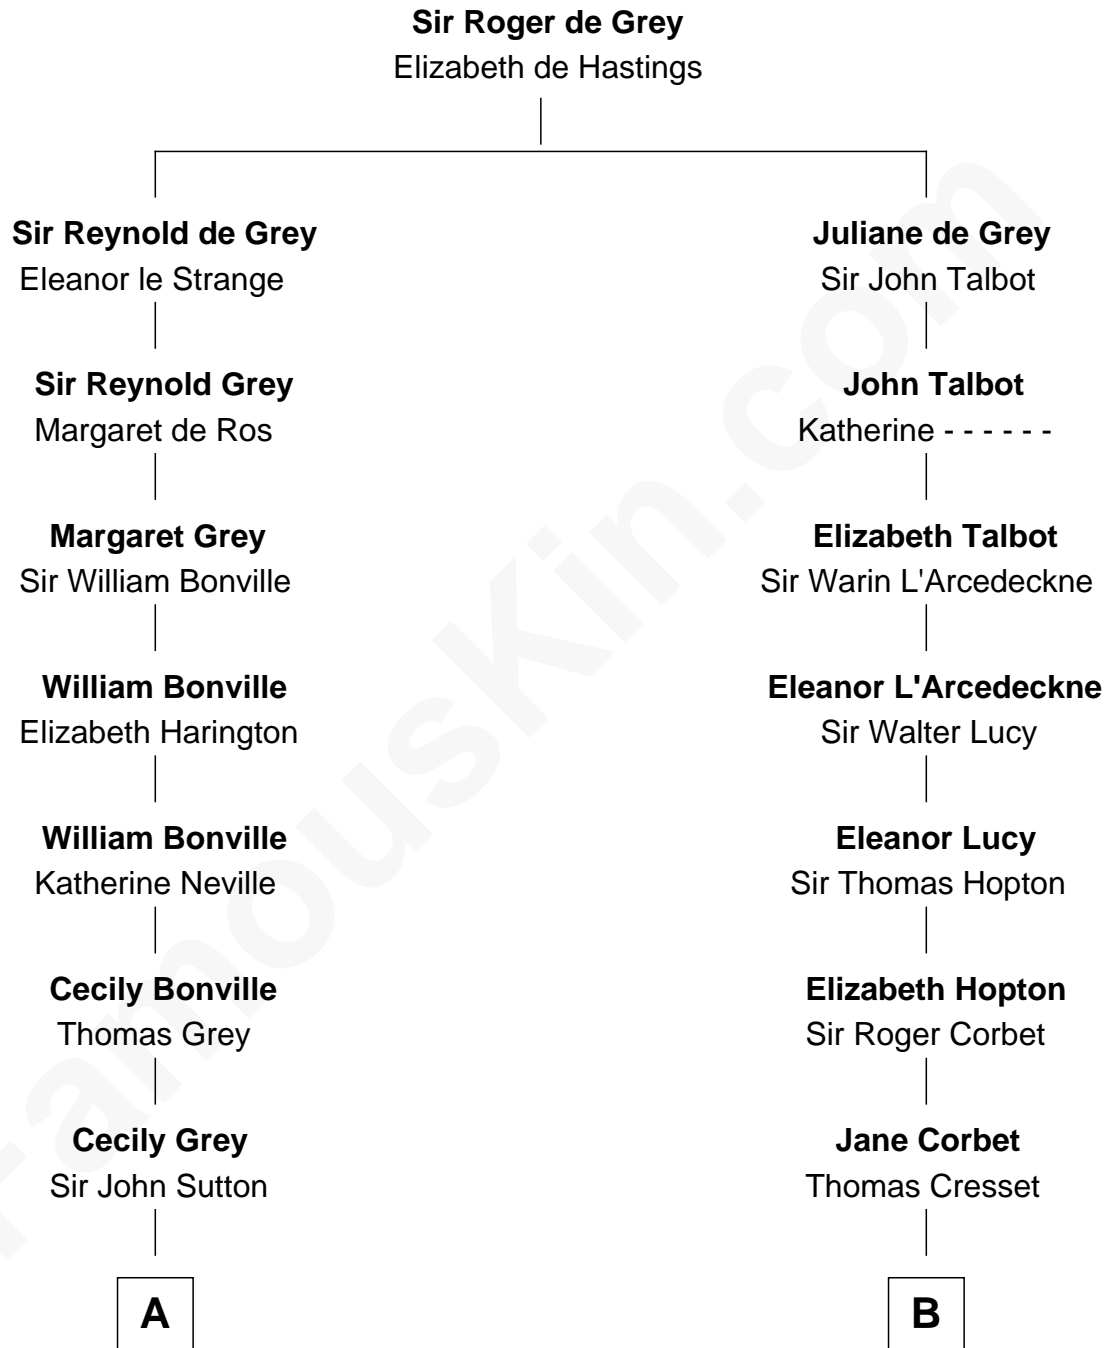

## Relationship Chart of

### James Sherman

27th U.S. Vice-President

11th cousin 8 times removed of

**Richard More**

(c1614 - c1696) Mayflower passenger 1620

**MAYFLOWER**

**C**

—  
**Frances Lucretia Williams**  
Richard Winslow Sherman

—  
**Mary Frances Sherman**  
Richard Updike Sherman

—  
**James Sherman**  
*27th U.S. Vice-President*

FamousKin.com