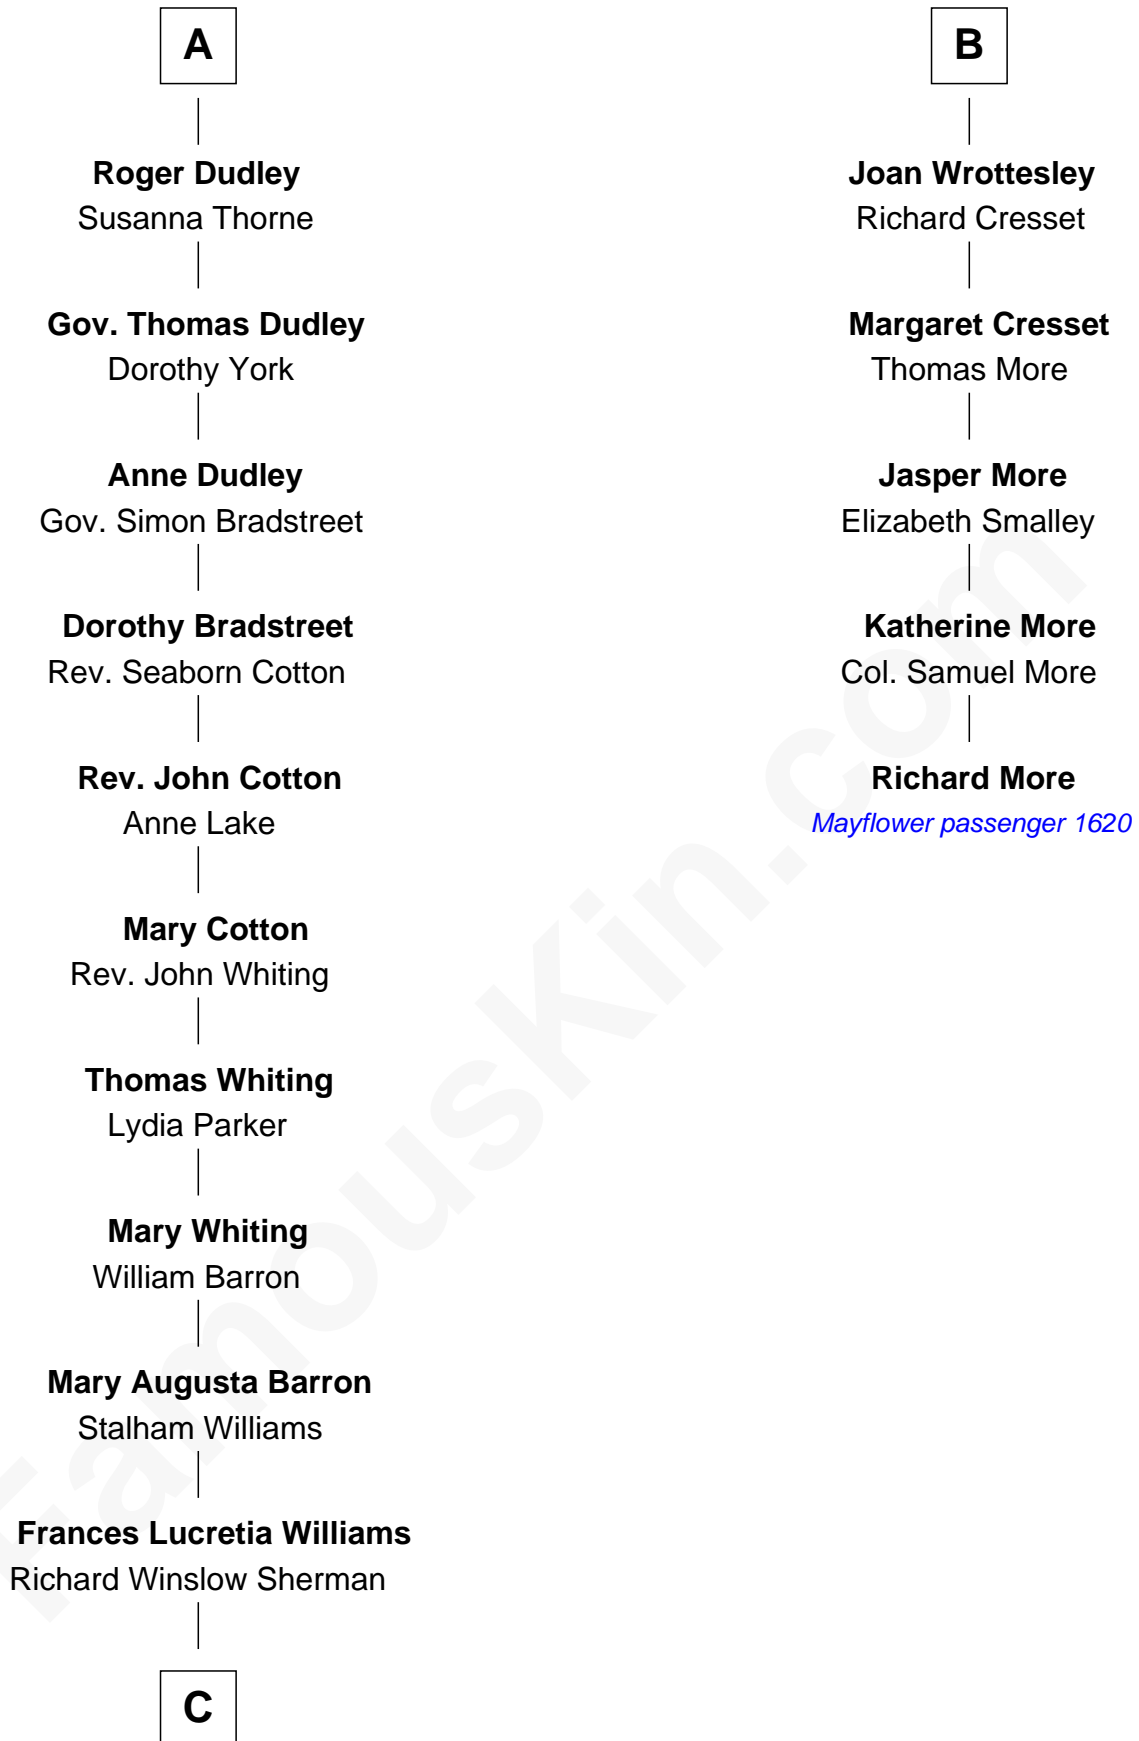

# FamousKin.com Relationship Chart of

**James Sherman**

27th U.S. Vice-President

11th cousin 7 times removed of

**Richard More**

(c1614 - c1696) Mayflower passenger 1620

**MAYFLOWER**

**Edward III, King of England**

Philippa of Hainault

**C**

—  
**Mary Frances Sherman**  
Richard Updike Sherman

—  
**James Sherman**  
*27th U.S. Vice-President*

FamousKin.com