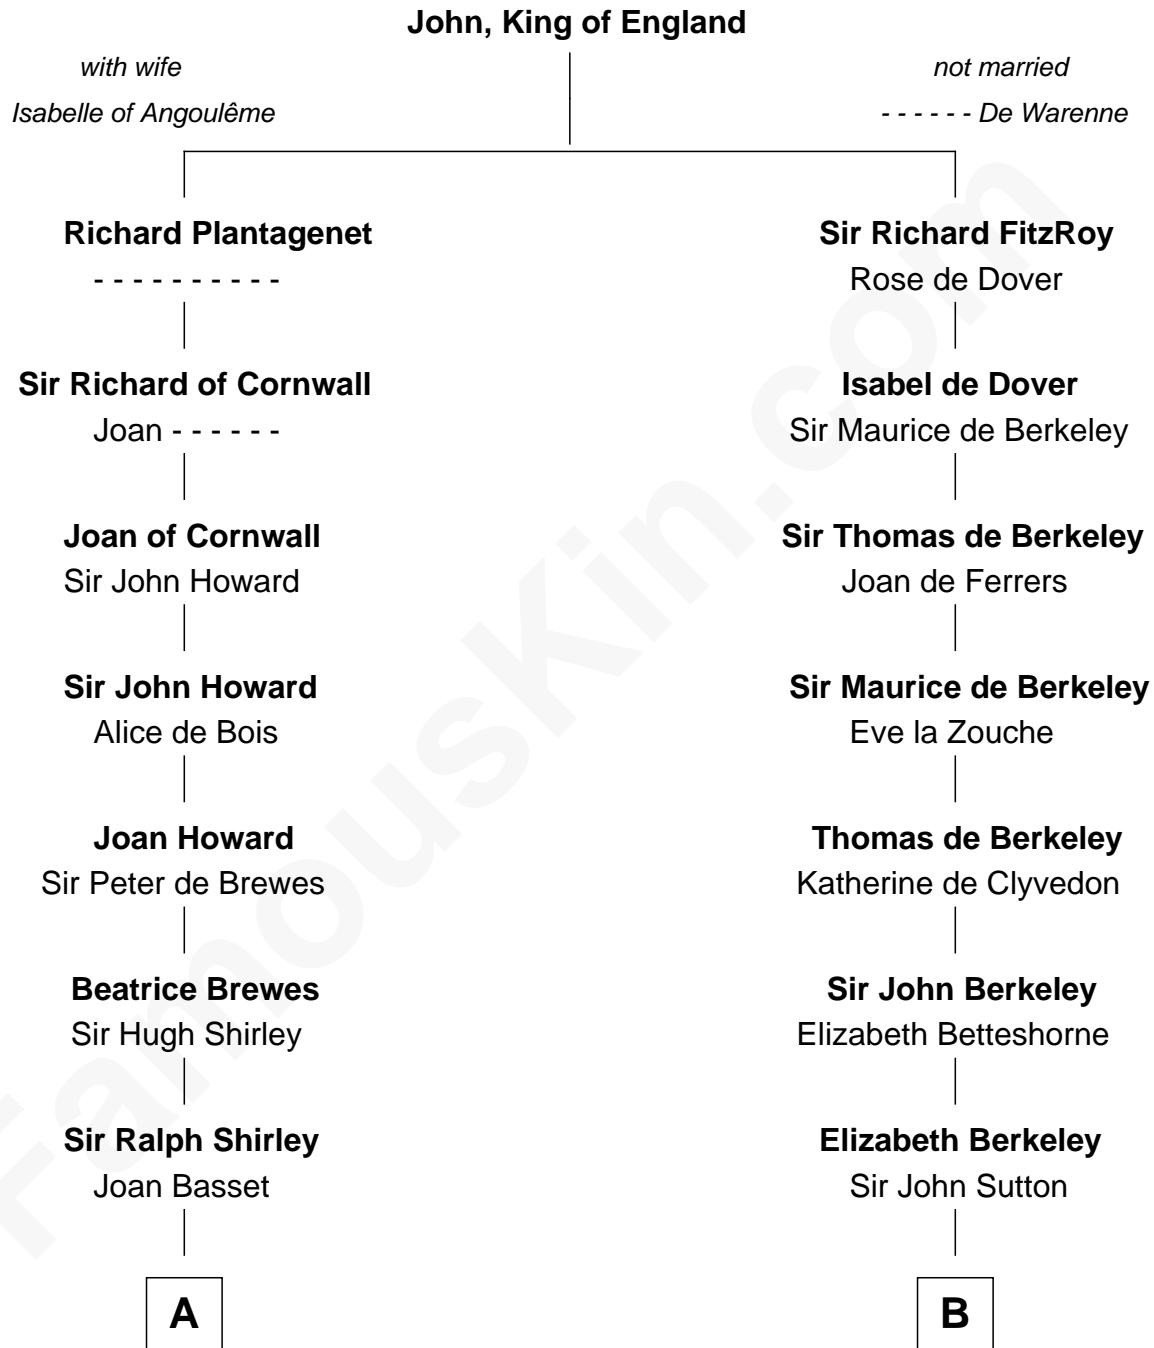

FamousKin.com Relationship Chart of

James Sherman

27th U.S. Vice-President

13th cousin 7 times removed of

Richard More

(c1614 - c1696) Mayflower passenger 1620

MAYFLOWER

C

—
Jahaziel Sherman

Nancy Winslow

—
Richard Winslow Sherman

Frances Lucretia Williams

—
Mary Frances Sherman

Richard Updike Sherman

—
James Sherman

27th U.S. Vice-President