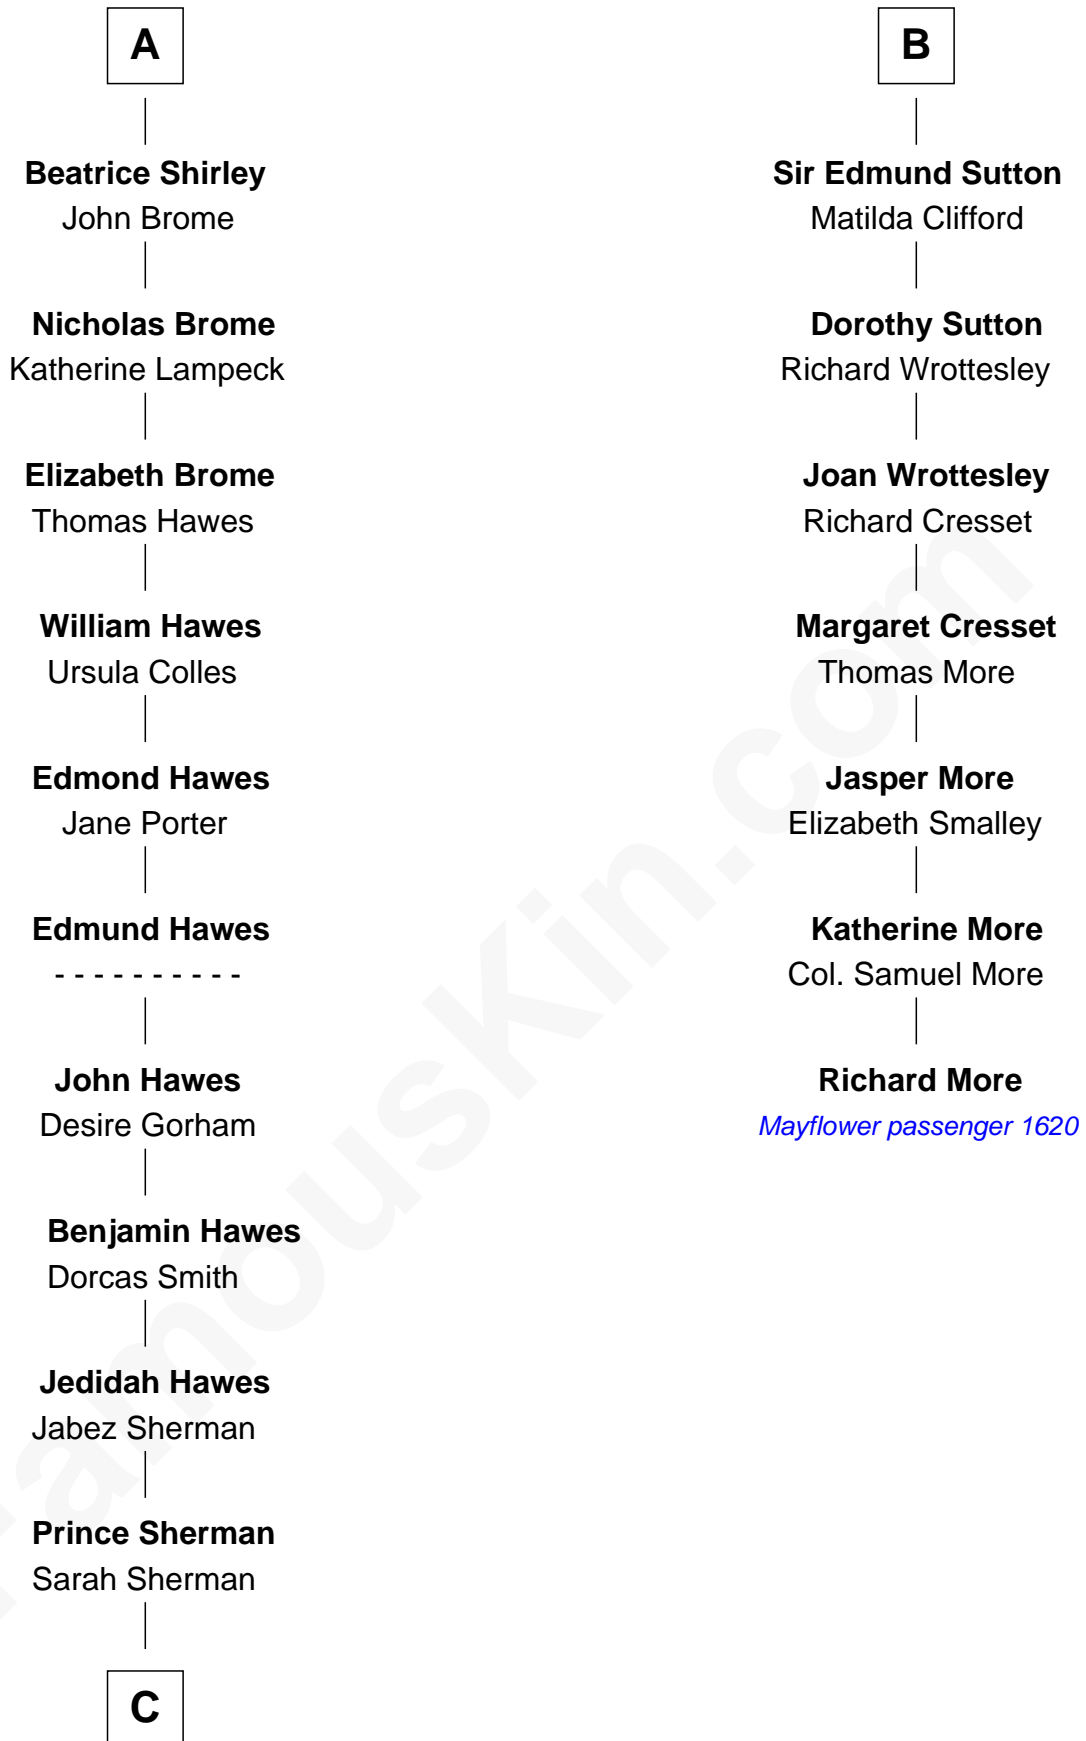

FamousKin.com Relationship Chart of

James Sherman

27th U.S. Vice-President

13th cousin 7 times removed of

Richard More

(c1614 - c1696) Mayflower passenger 1620

MAYFLOWER

C

—
Jahaziel Sherman

Nancy Winslow

—
Richard Winslow Sherman

Frances Lucretia Williams

—
Mary Frances Sherman

Richard Updike Sherman

—
James Sherman

27th U.S. Vice-President

FamousKin.com