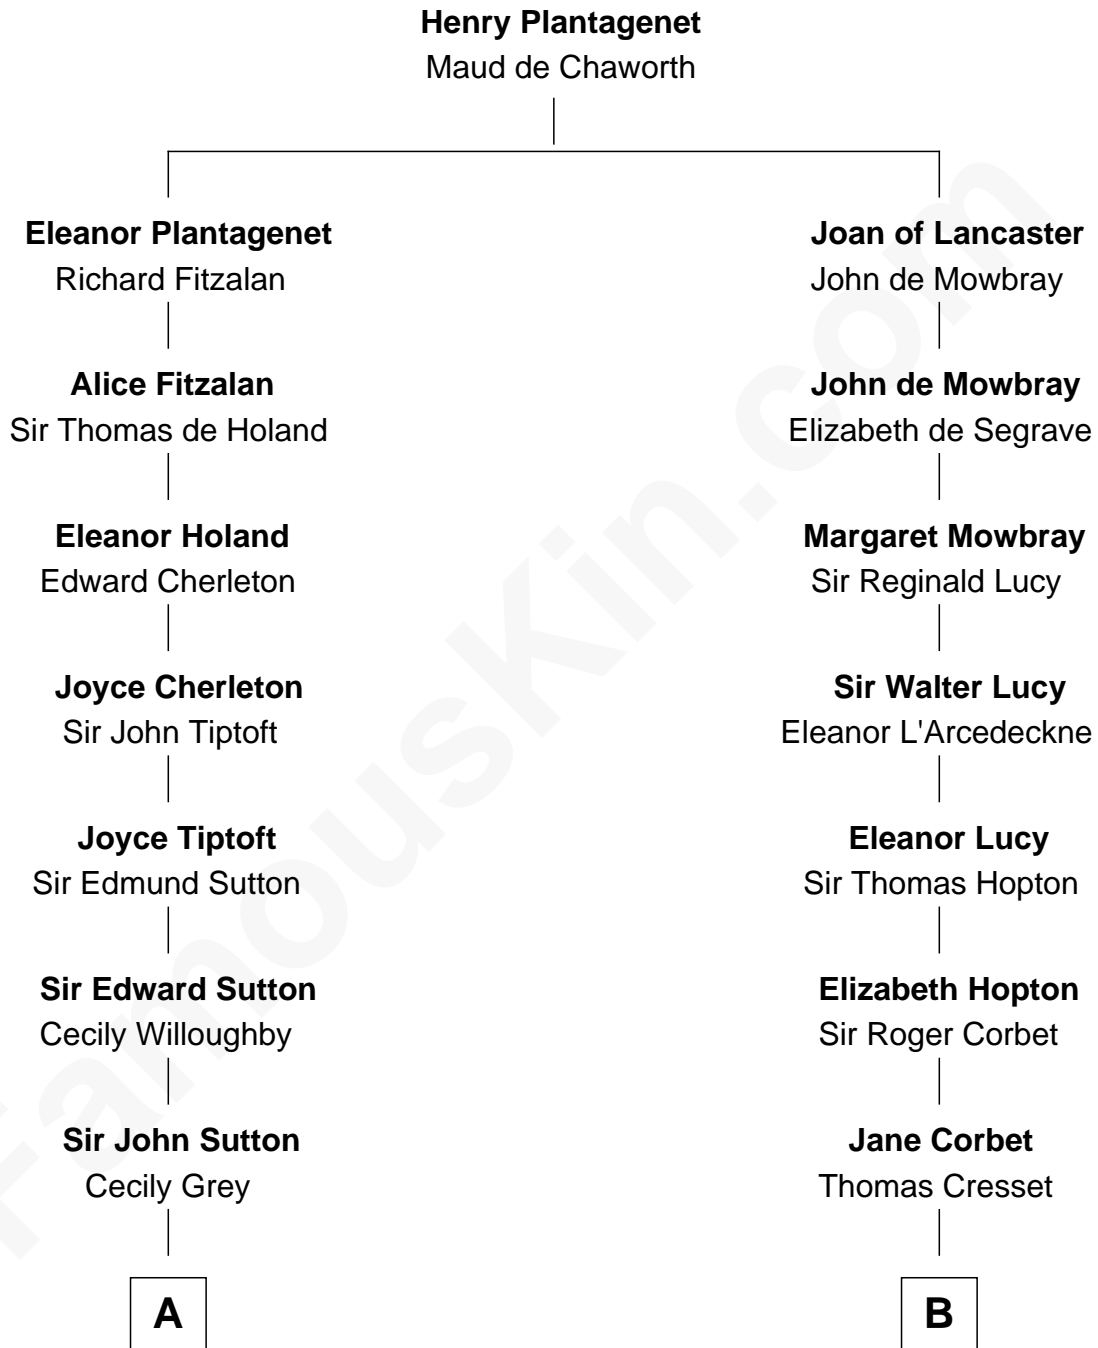

# FamousKin.com Relationship Chart of

**James Sherman**

*27th U.S. Vice-President*

11th cousin 8 times removed of

**Richard More**

*(c1614 - c1696) Mayflower passenger 1620*

**MAYFLOWER**

**C**

—  
**Frances Lucretia Williams**  
Richard Winslow Sherman

—  
**Mary Frances Sherman**  
Richard Updike Sherman

—  
**James Sherman**  
*27th U.S. Vice-President*

FamousKin.com