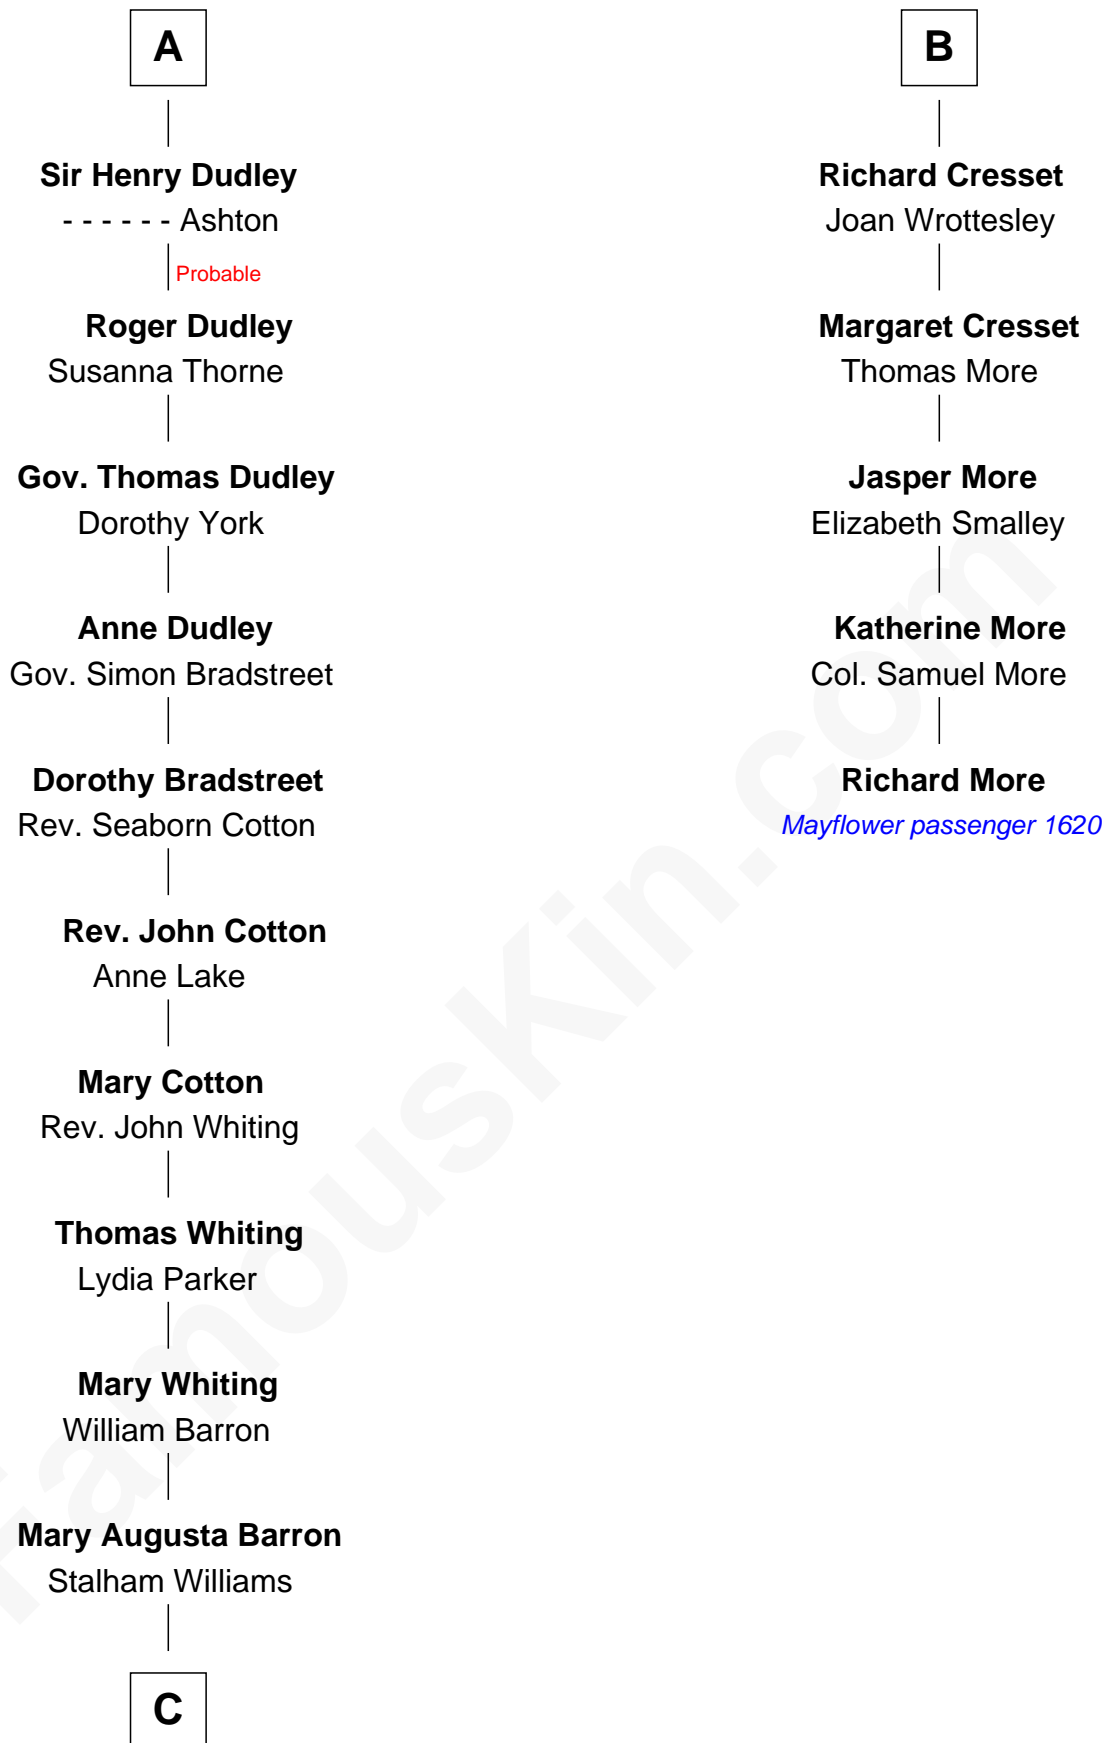

# FamousKin.com Relationship Chart of

**James Sherman**

*27th U.S. Vice-President*

11th cousin 8 times removed of

**Richard More**

*(c1614 - c1696) Mayflower passenger 1620*

**MAYFLOWER**

**C**

—  
**Frances Lucretia Williams**  
Richard Winslow Sherman

—  
**Mary Frances Sherman**  
Richard Updike Sherman

—  
**James Sherman**  
*27th U.S. Vice-President*

FamousKin.com