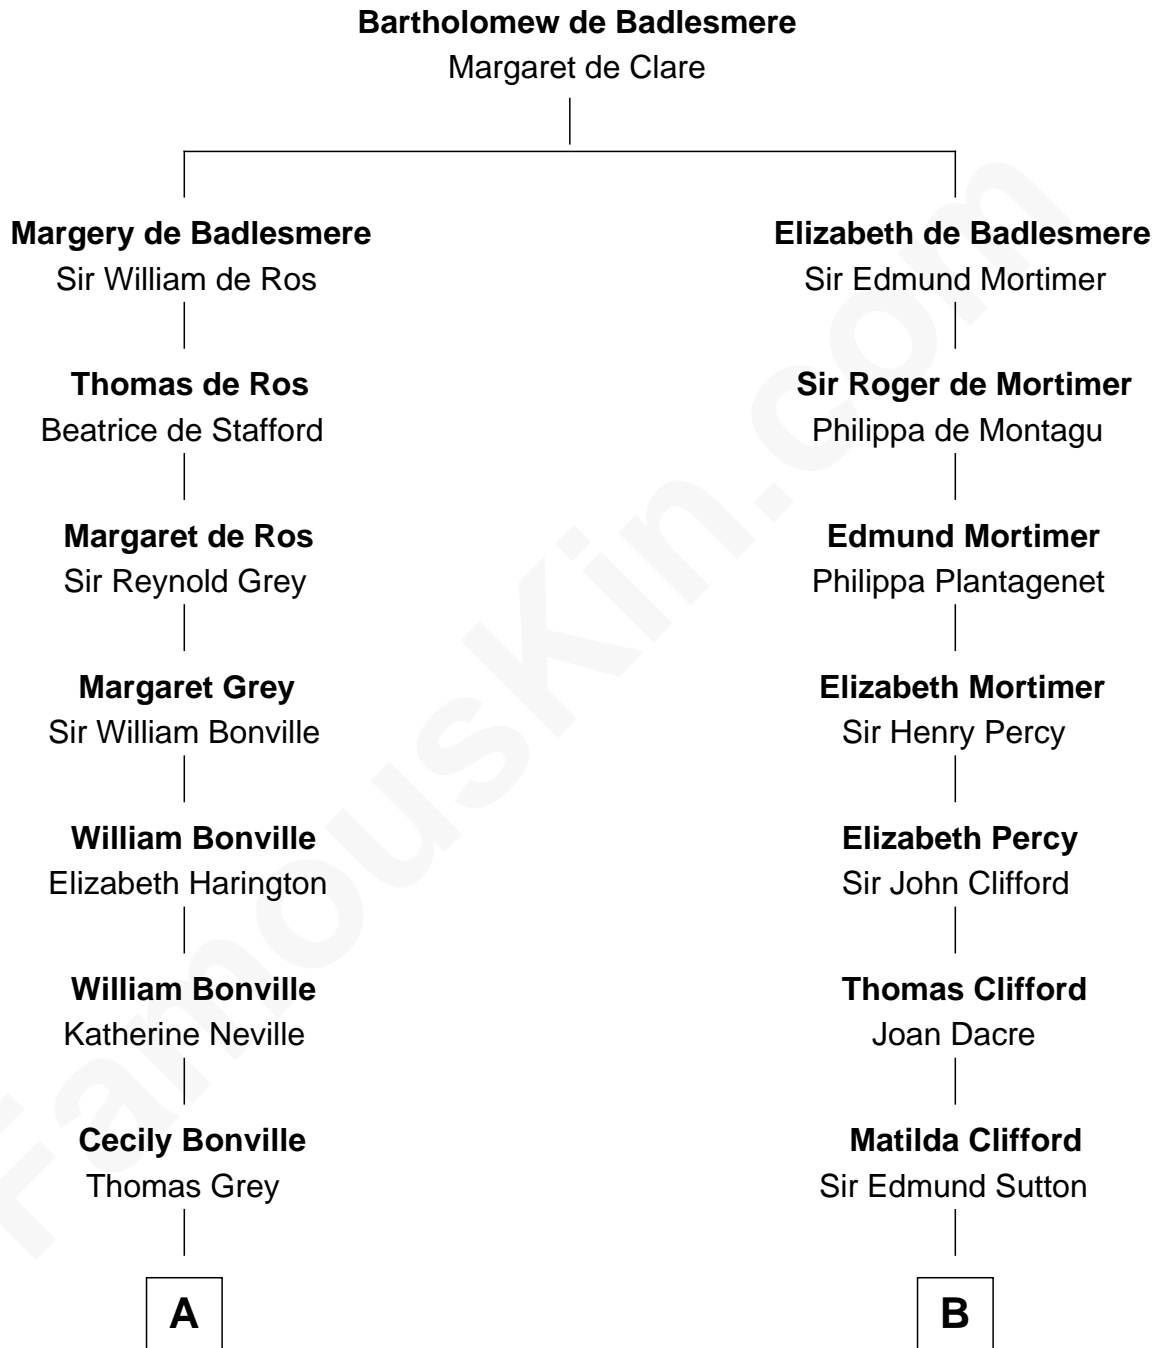

# FamousKin.com Relationship Chart of

**James Sherman**

*27th U.S. Vice-President*

12th cousin 8 times removed of

**Richard More**

*(c1614 - c1696) Mayflower passenger 1620*

**MAYFLOWER**

**C**

—  
**Mary Augusta Barron**  
Stalham Williams

—  
**Frances Lucretia Williams**  
Richard Winslow Sherman

—  
**Mary Frances Sherman**  
Richard Updike Sherman

—  
**James Sherman**  
*27th U.S. Vice-President*