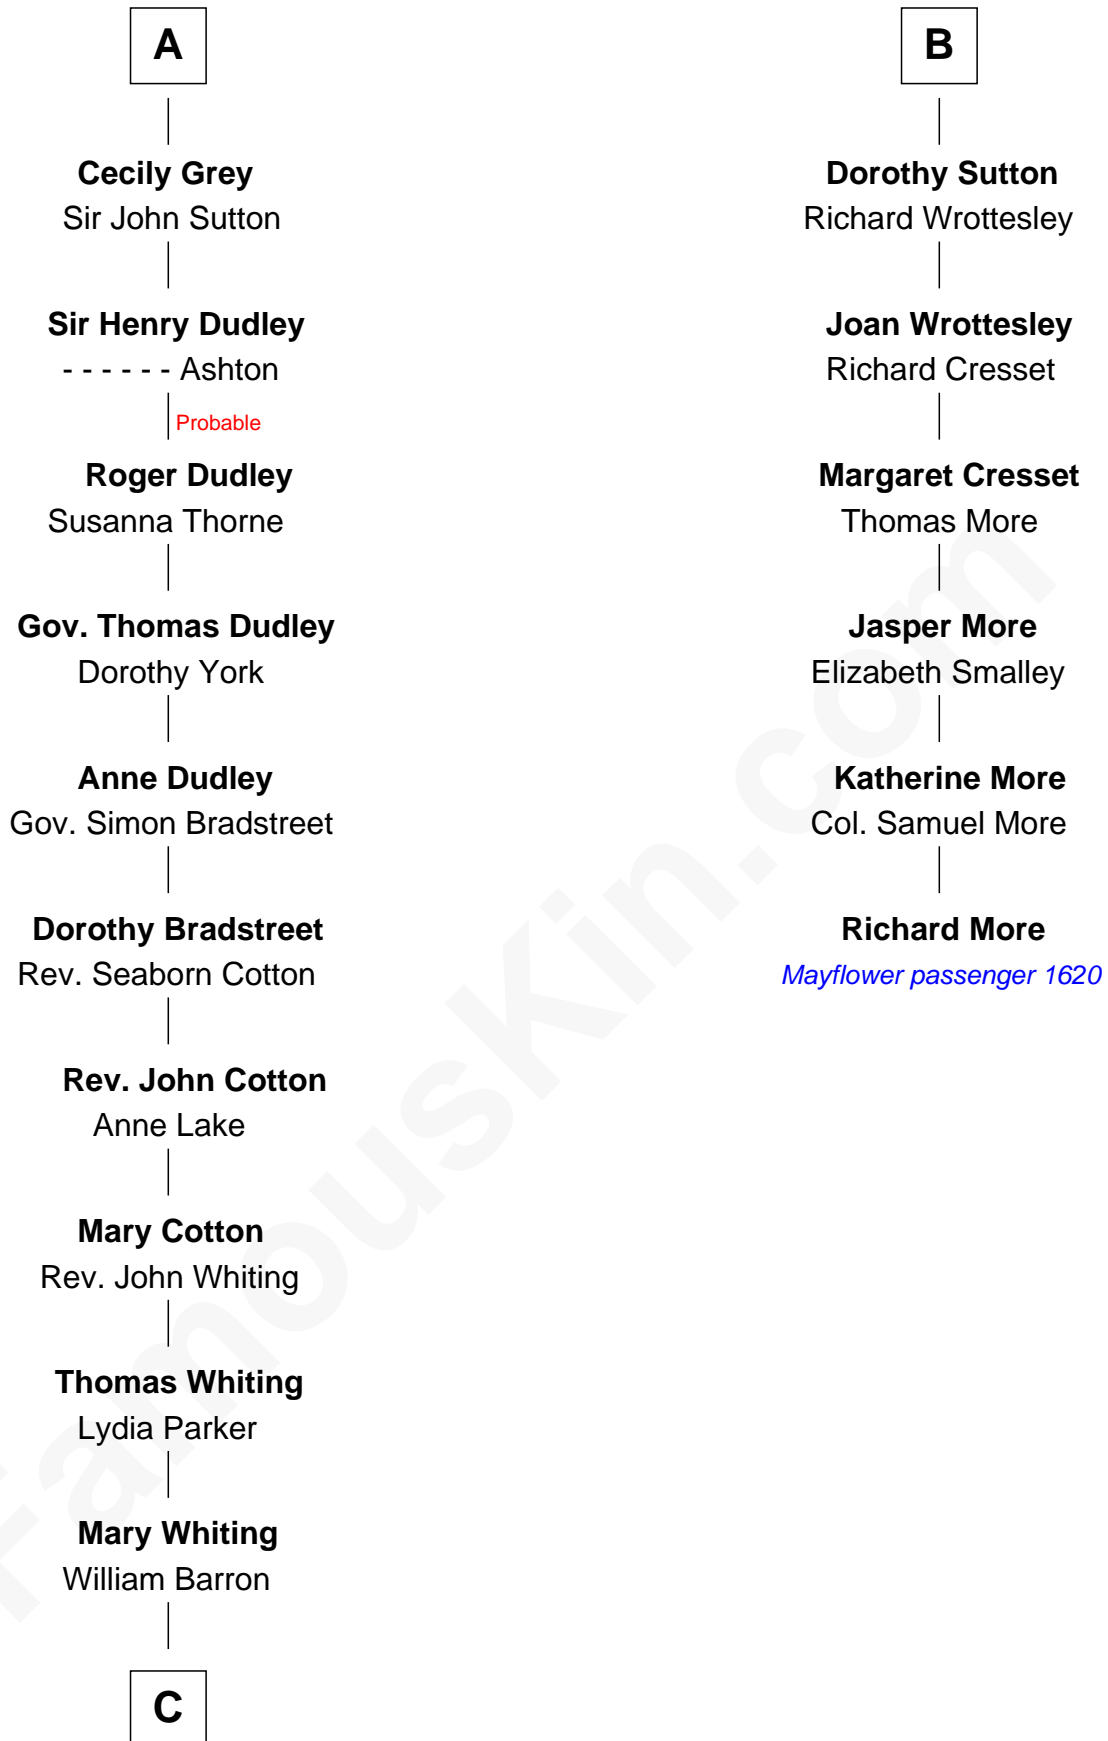

# FamousKin.com Relationship Chart of

**James Sherman**

*27th U.S. Vice-President*

12th cousin 8 times removed of

**Richard More**

*(c1614 - c1696) Mayflower passenger 1620*

**MAYFLOWER**

**C**

—  
**Mary Augusta Barron**  
Stalham Williams

—  
**Frances Lucretia Williams**  
Richard Winslow Sherman

—  
**Mary Frances Sherman**  
Richard Updike Sherman

—  
**James Sherman**  
*27th U.S. Vice-President*