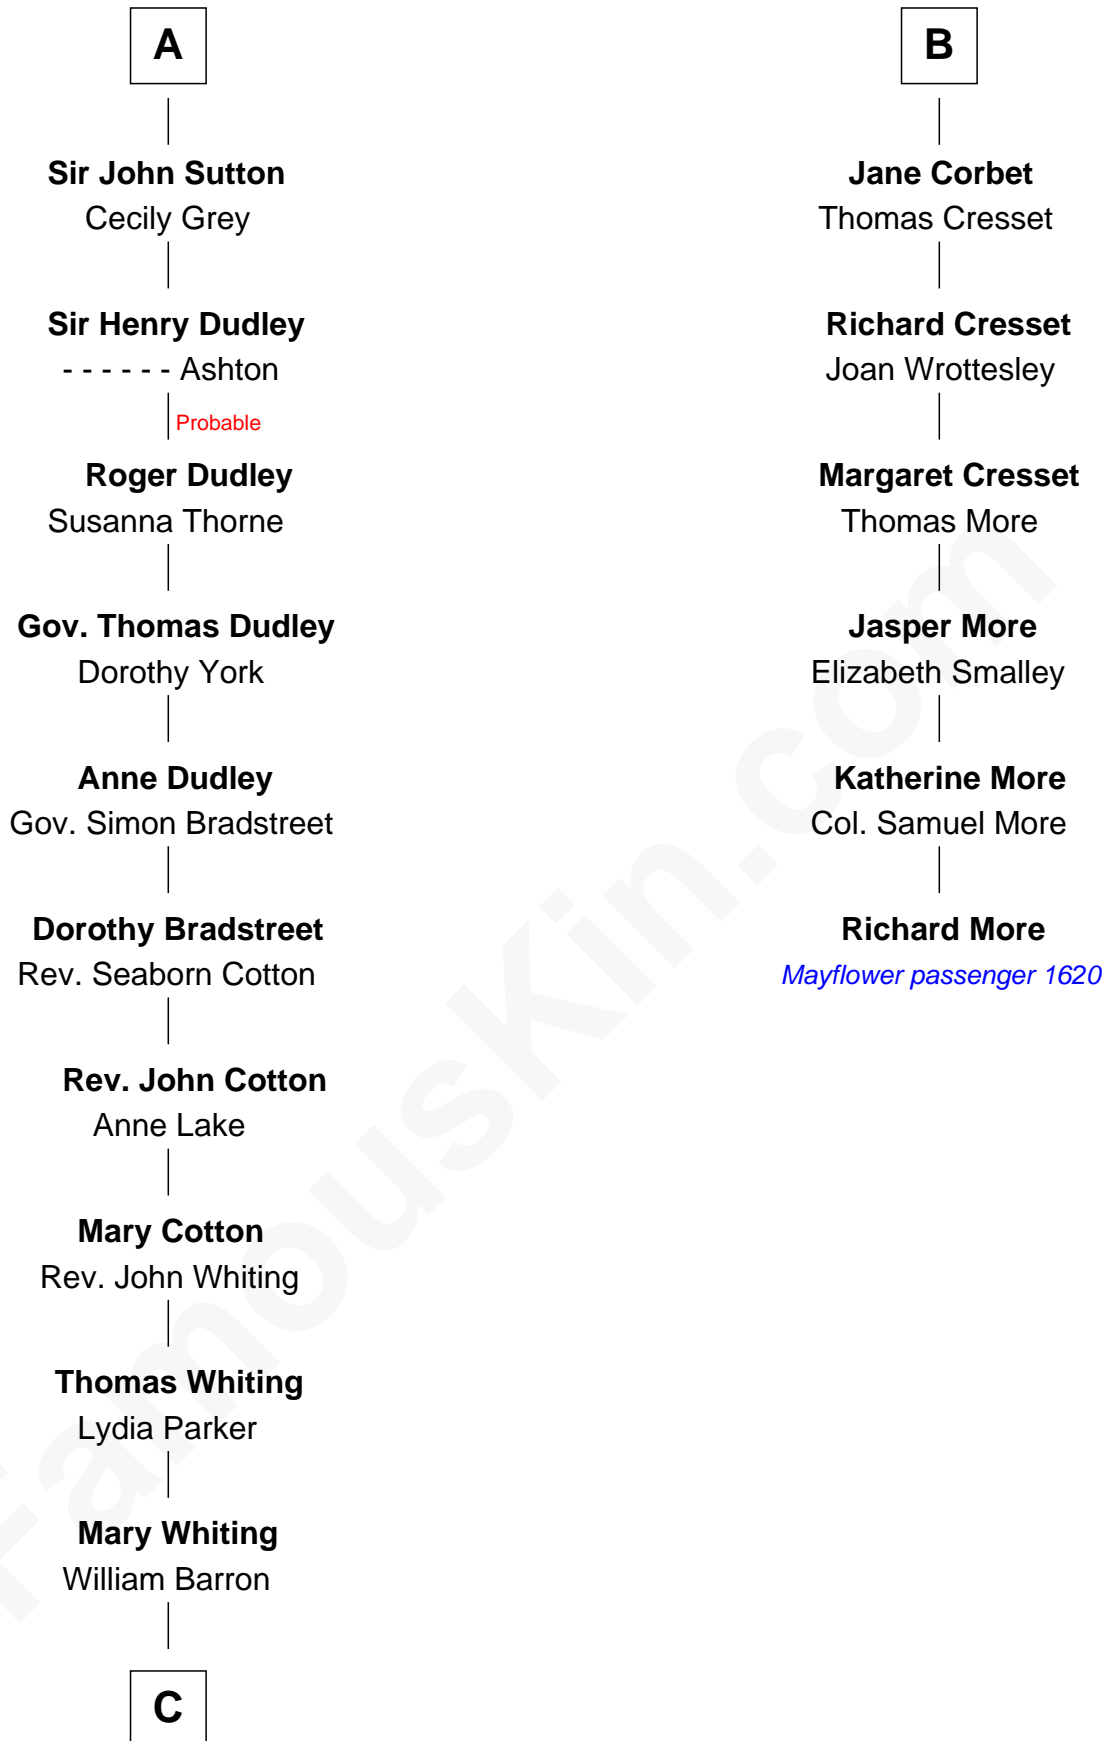

FamousKin.com

Relationship Chart of

James Sherman

27th U.S. Vice-President

12th cousin 8 times removed of

Richard More

(c1614 - c1696) Mayflower passenger 1620

MAYFLOWER

C

—
Mary Augusta Barron
Stalham Williams

—
Frances Lucretia Williams
Richard Winslow Sherman

—
Mary Frances Sherman
Richard Updike Sherman

—
James Sherman
27th U.S. Vice-President

FamousKin.com