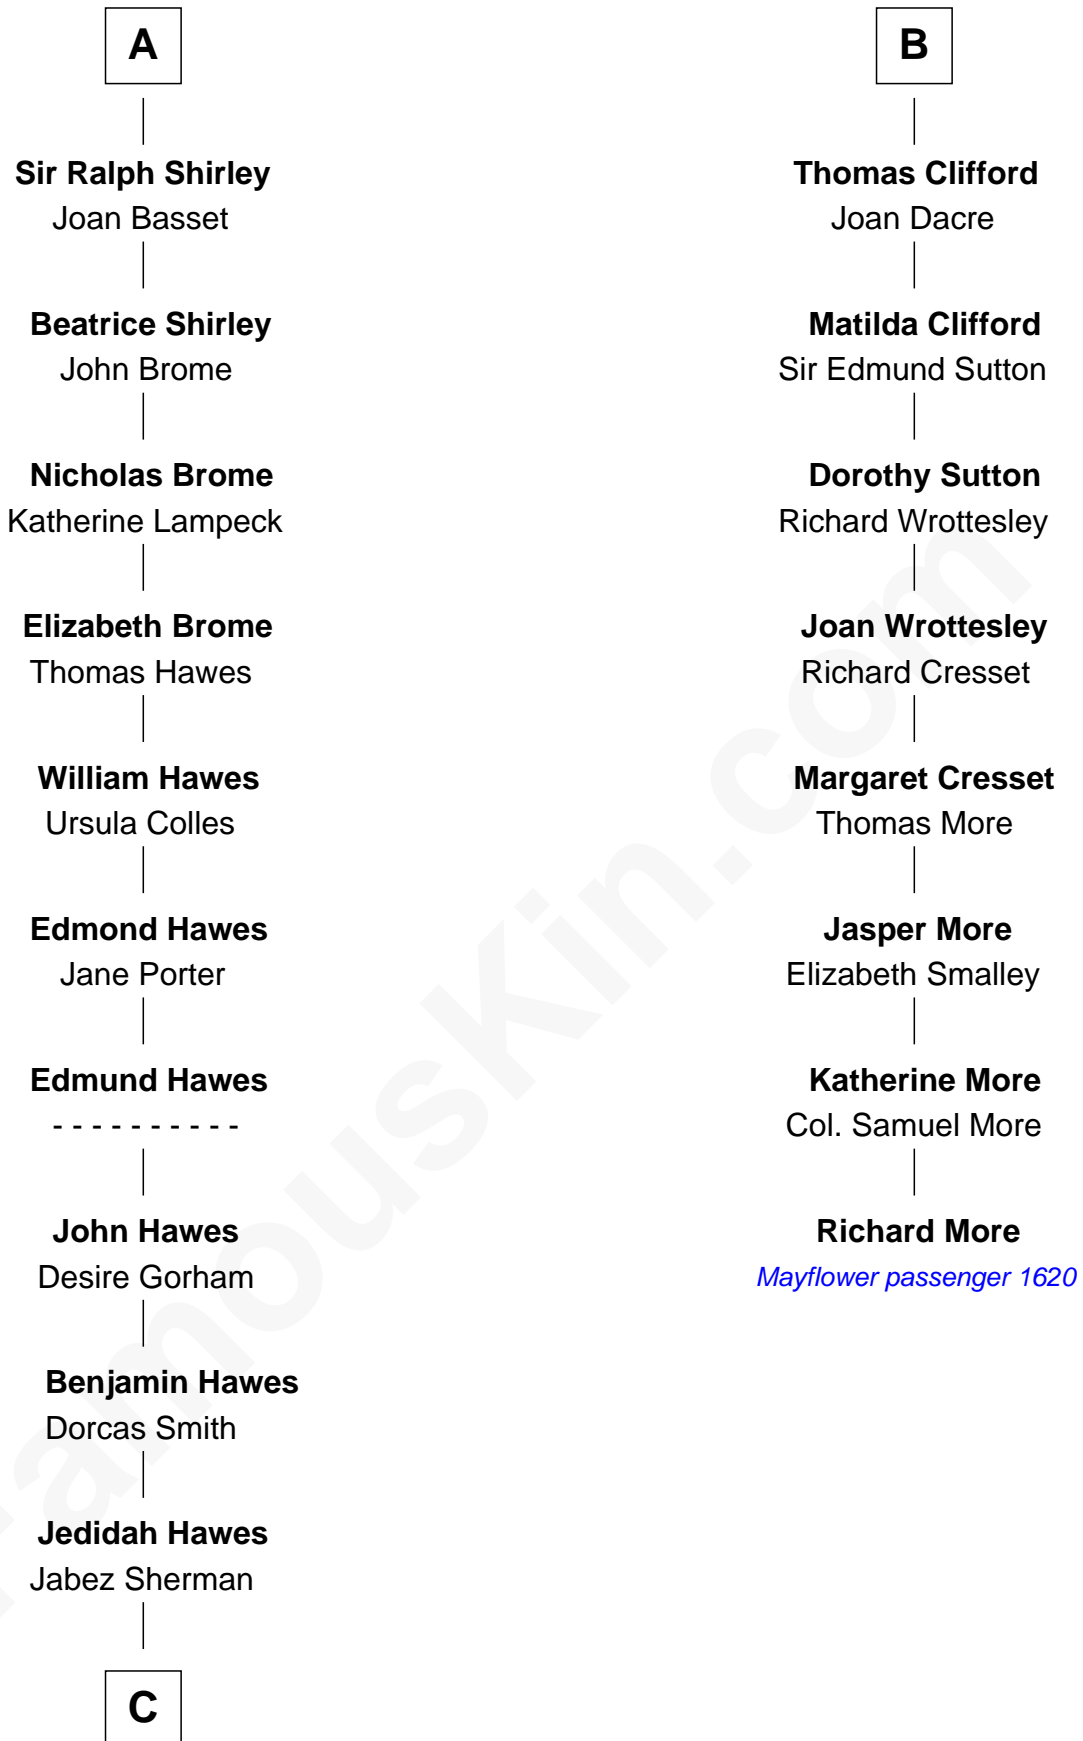

FamousKin.com Relationship Chart of

James Sherman

27th U.S. Vice-President

14th cousin 7 times removed of

Richard More

(c1614 - c1696) Mayflower passenger 1620

MAYFLOWER

Sir William Longespee

Margaret de Neville

Sir Henry Percy

Sir Henry Percy

Elizabeth Mortimer

Elizabeth Percy

Sir John Clifford

B

C

Prince Sherman

Sarah Sherman

Jahaziel Sherman

Nancy Winslow

Richard Winslow Sherman

Frances Lucretia Williams

Mary Frances Sherman

Richard Updike Sherman