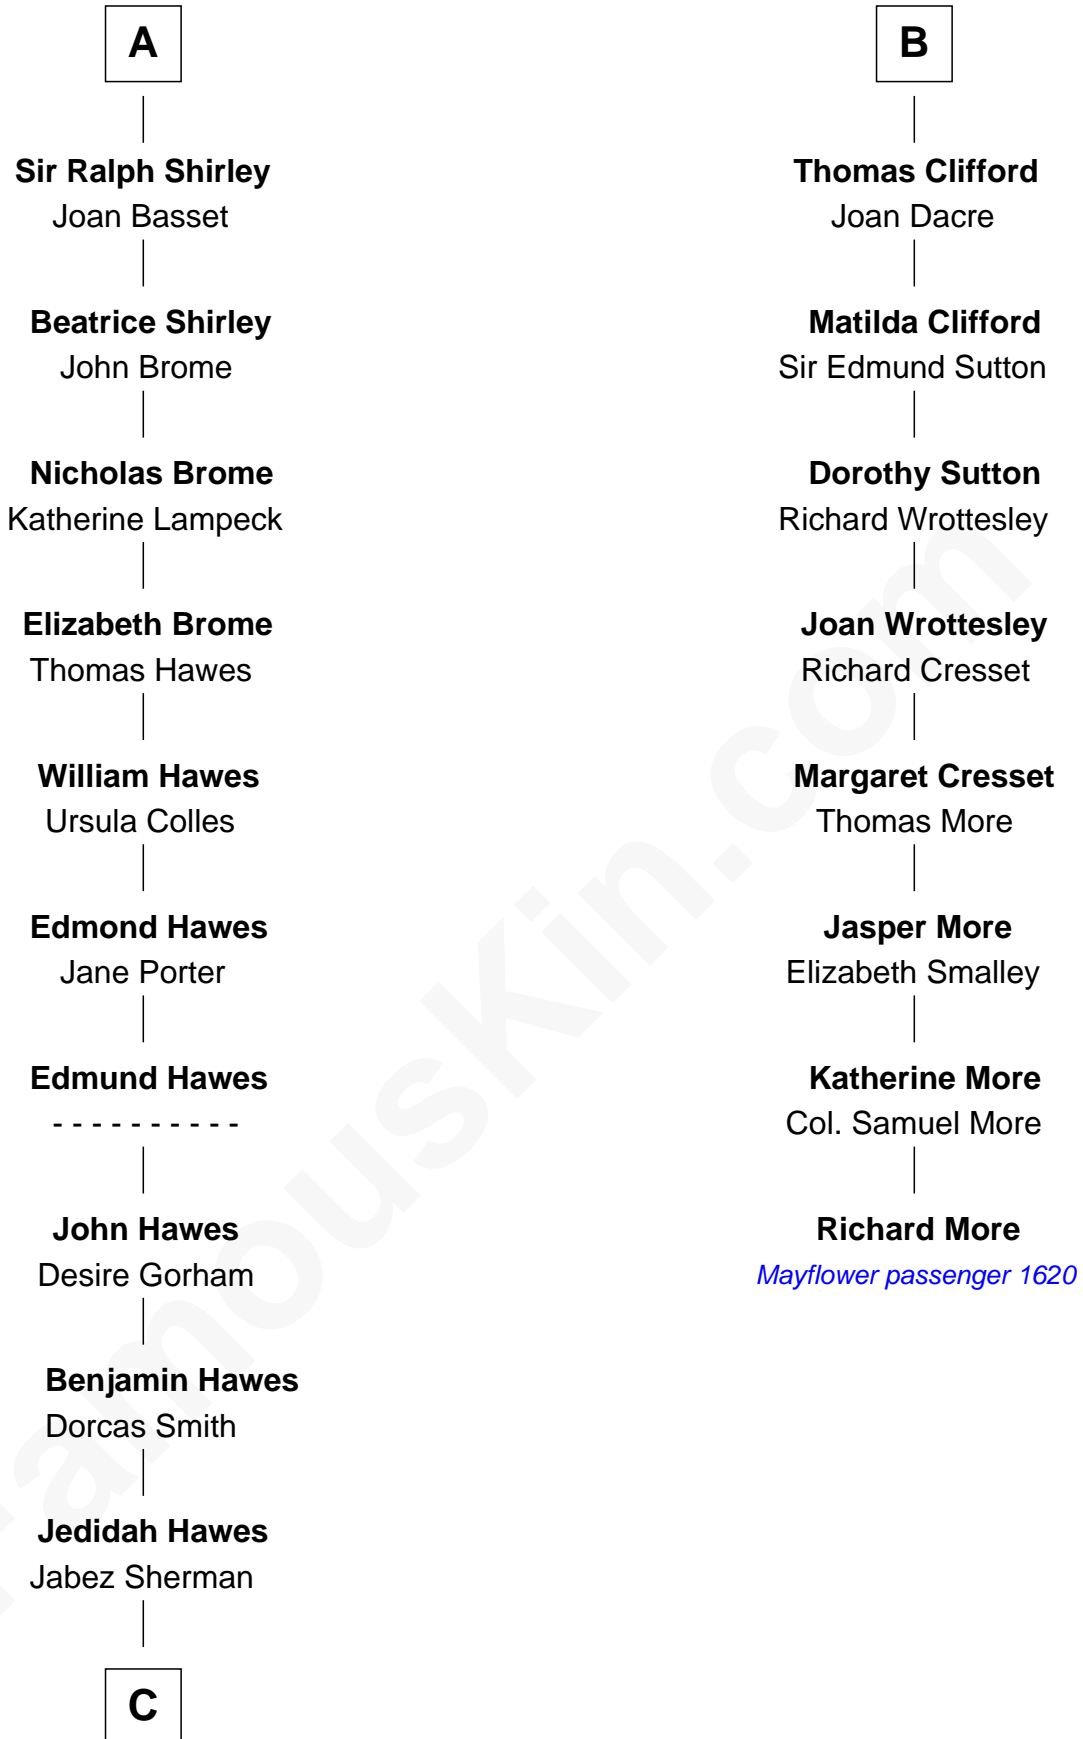

FamousKin.com Relationship Chart of

James Sherman

27th U.S. Vice-President

14th cousin 7 times removed of

Richard More

(c1614 - c1696) Mayflower passenger 1620

MAYFLOWER

C

Prince Sherman

Sarah Sherman

Jahaziel Sherman

Nancy Winslow

Richard Winslow Sherman

Frances Lucretia Williams

Mary Frances Sherman

Richard Updike Sherman