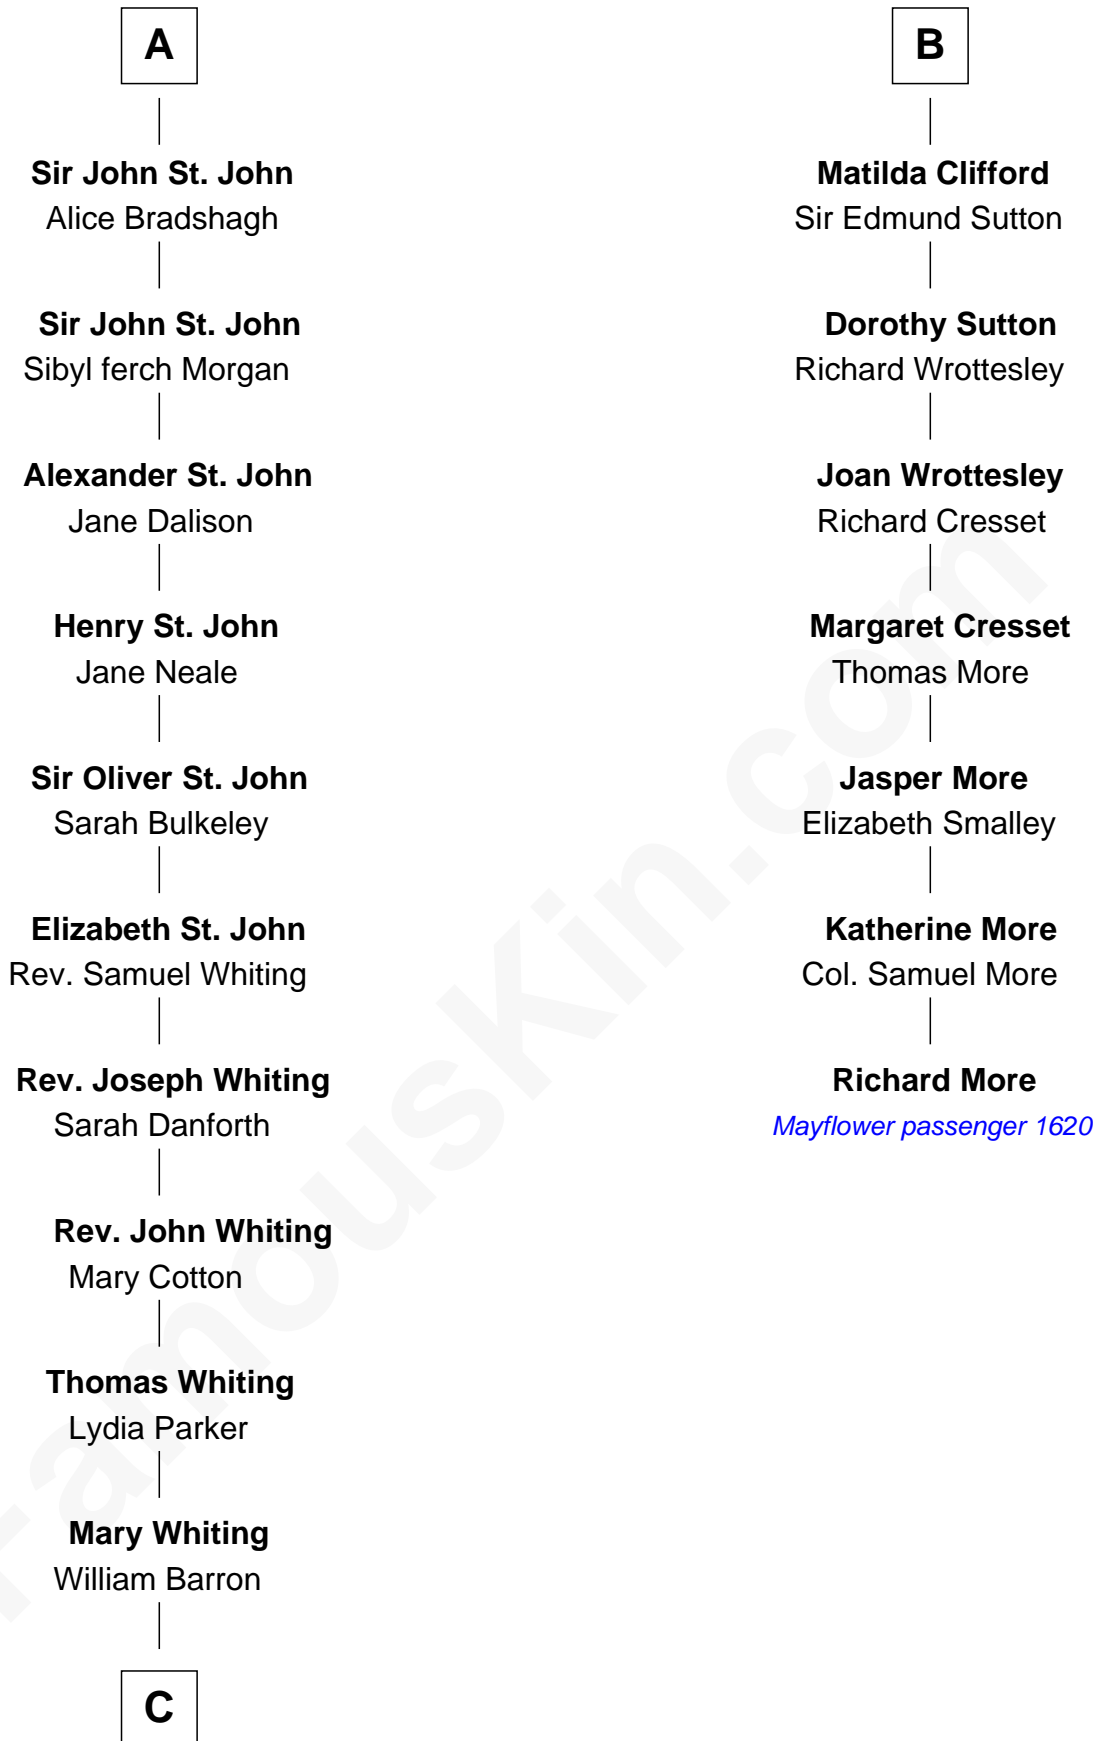

FamousKin.com Relationship Chart of

James Sherman

27th U.S. Vice-President

13th cousin 7 times removed of

Richard More

(c1614 - c1696) Mayflower passenger 1620

MAYFLOWER

C

—
Mary Augusta Barron

Stalham Williams

—
Frances Lucretia Williams

Richard Winslow Sherman

—
Mary Frances Sherman

Richard Updike Sherman

—
James Sherman

27th U.S. Vice-President