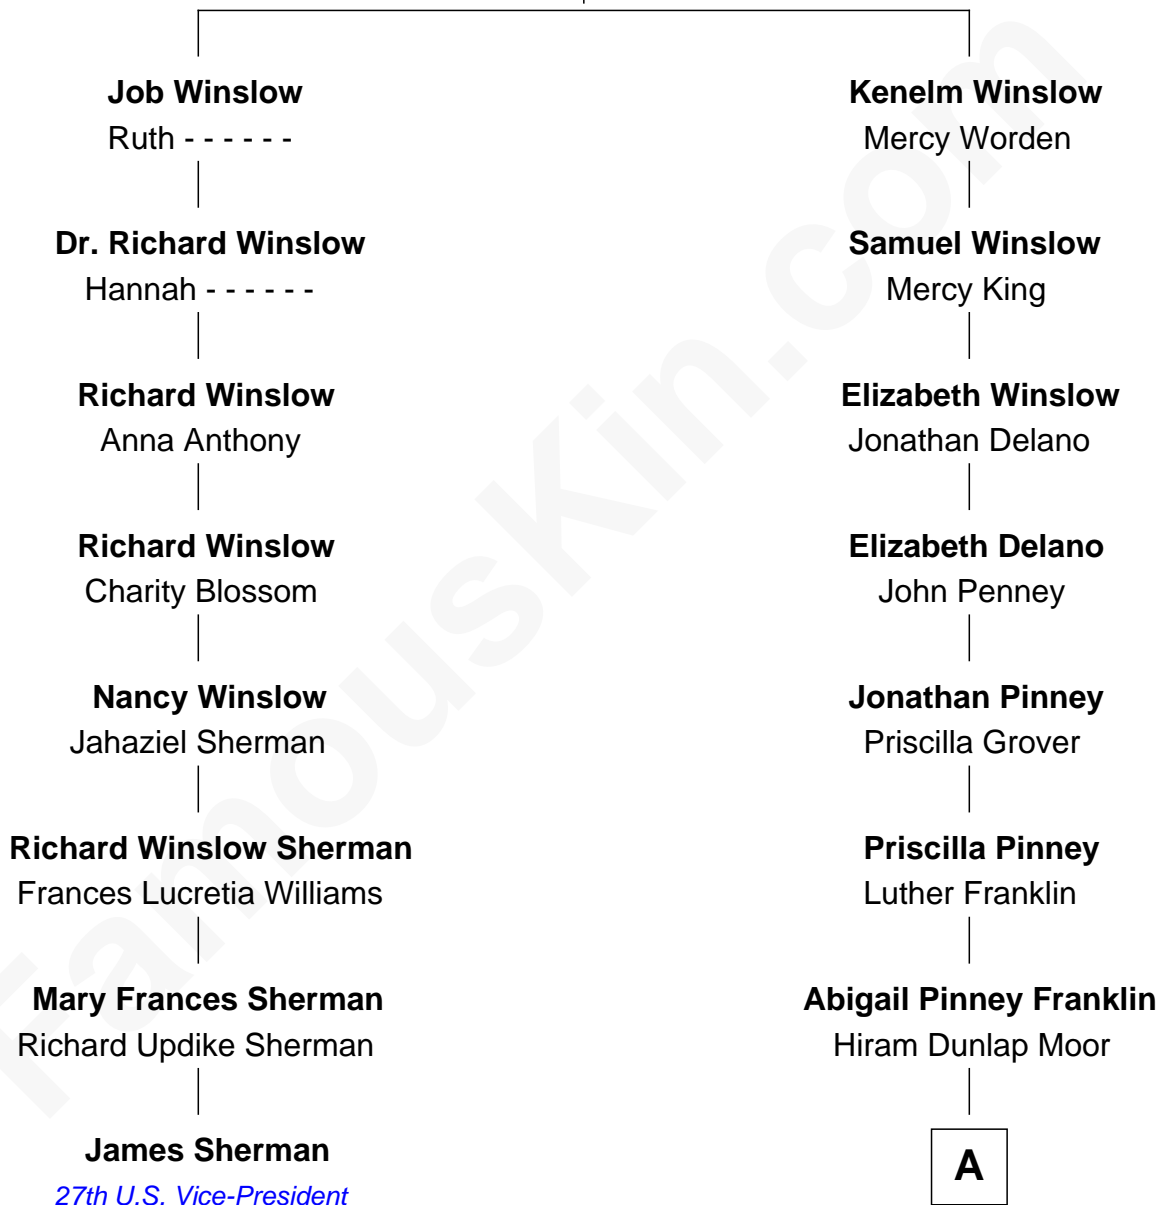

# FamousKin.com Relationship Chart of

**James Sherman**

*27th U.S. Vice-President*

7th cousin 1 time removed of

**Calvin Coolidge**

*30th U.S. President*

**Kenelm Winslow**

Ellen Newton

A

Victoria Josephine Moor  
Col. John Calvin Coolidge

Calvin Coolidge  
*30th U.S. President*

FamousKin.com