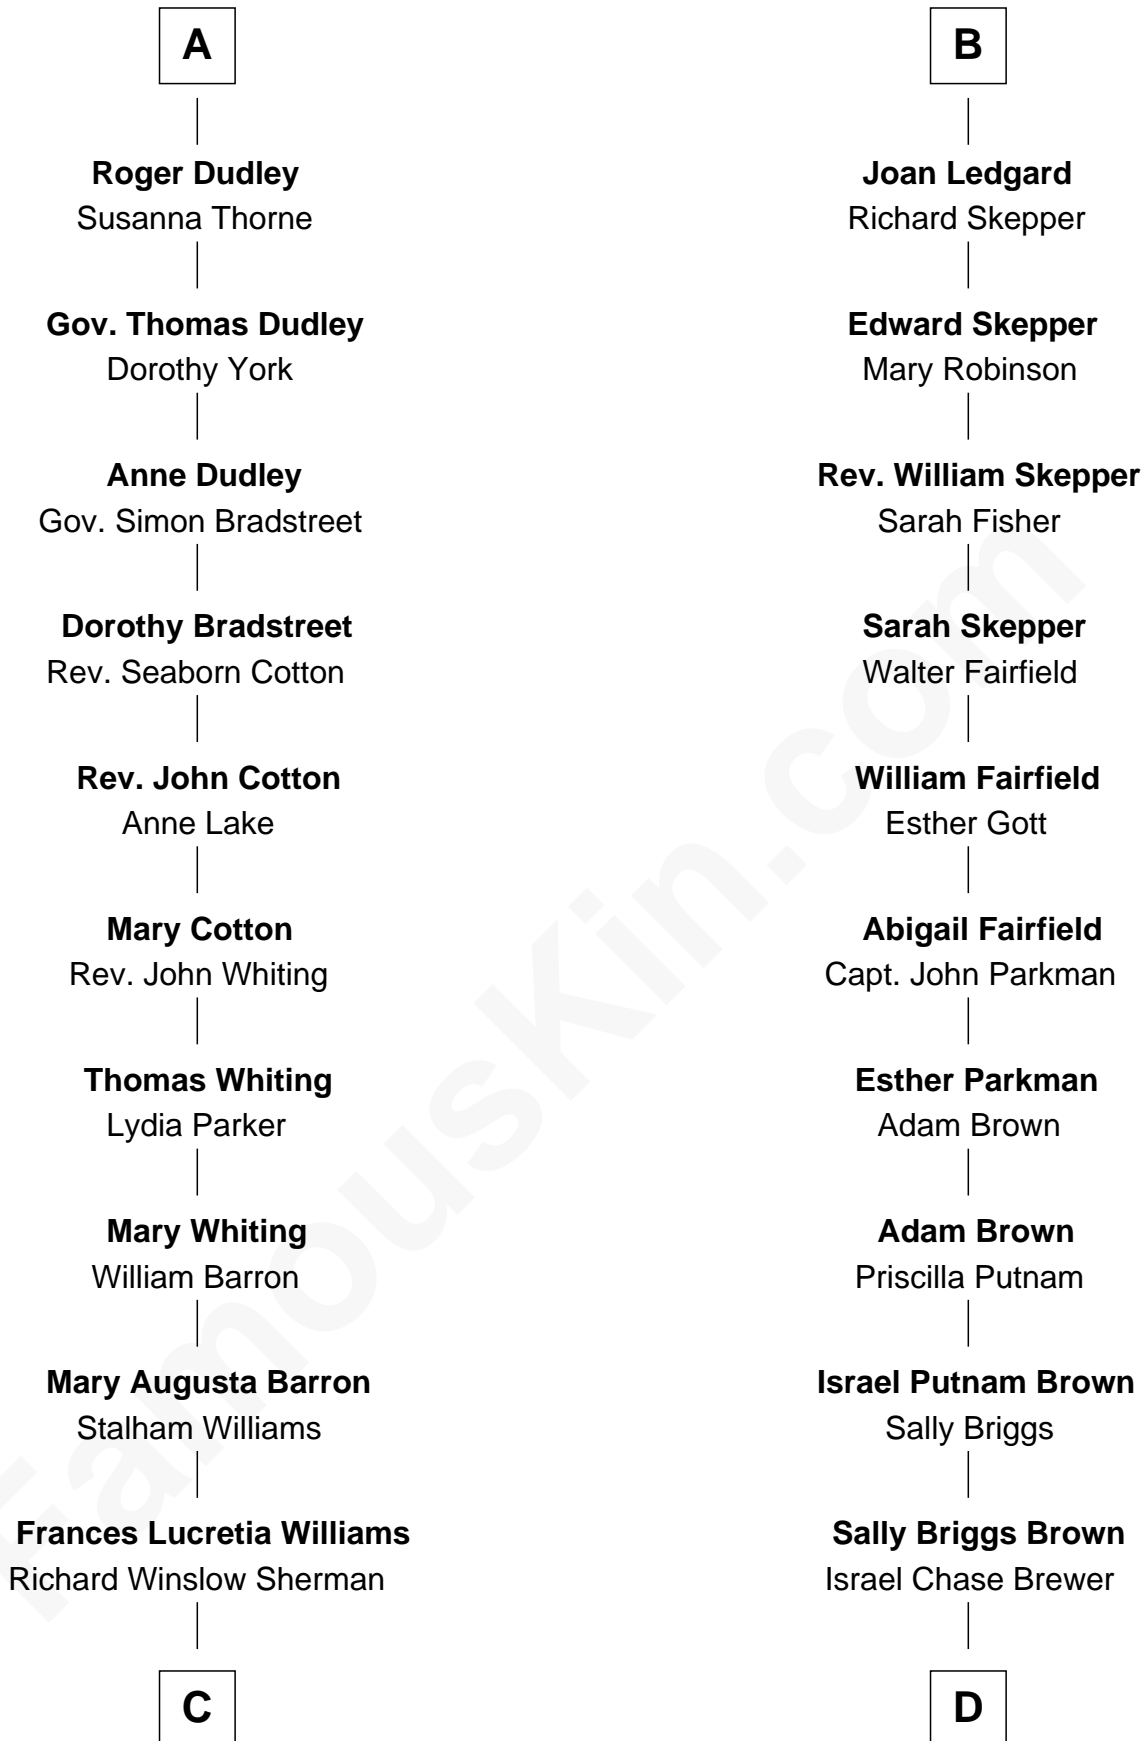

FamousKin.com Relationship Chart of

James Sherman

27th U.S. Vice-President

18th cousin 1 time removed of

Calvin Coolidge

30th U.S. President

Sir Ralph de Neville

Alice de Audley

C

Mary Frances Sherman
Richard Updike Sherman

James Sherman
27th U.S. Vice-President

D

Sarah Almeda Brewer
Calvin Galusha Coolidge

Col. John Calvin Coolidge
Victoria Josephine Moor

Calvin Coolidge
30th U.S. President