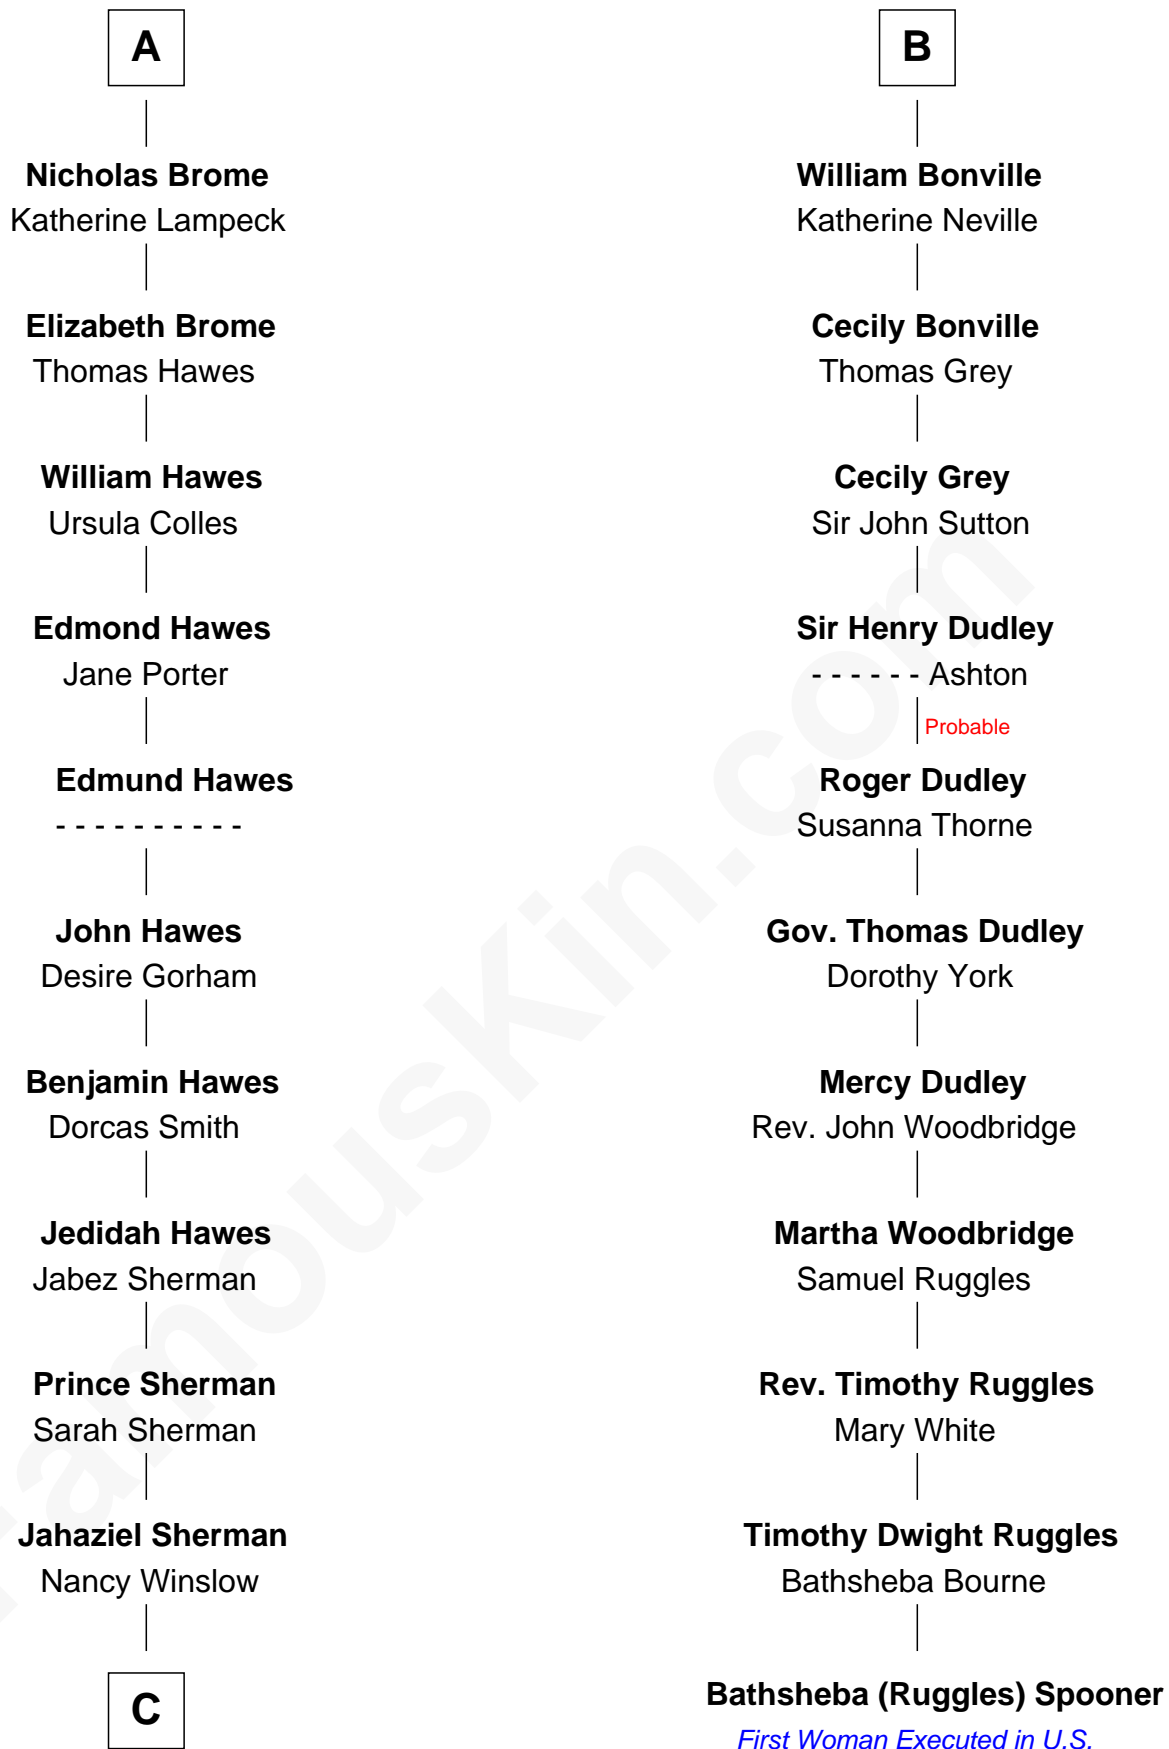

FamousKin.com Relationship Chart of

James Sherman

27th U.S. Vice-President

17th cousin 2 times removed of

Bathsheba (Ruggles) Spooner

First woman executed for murder in U.S. by non-British government

Sir William de Ros

Margaret de Ros

Sir Reynold Grey

Margaret Grey

Sir William Bonville

William Bonville

Elizabeth Harington

B

C

Richard Winslow Sherman

Frances Lucretia Williams

Mary Frances Sherman

Richard Updike Sherman

James Sherman

27th U.S. Vice-President

FamousKin.com