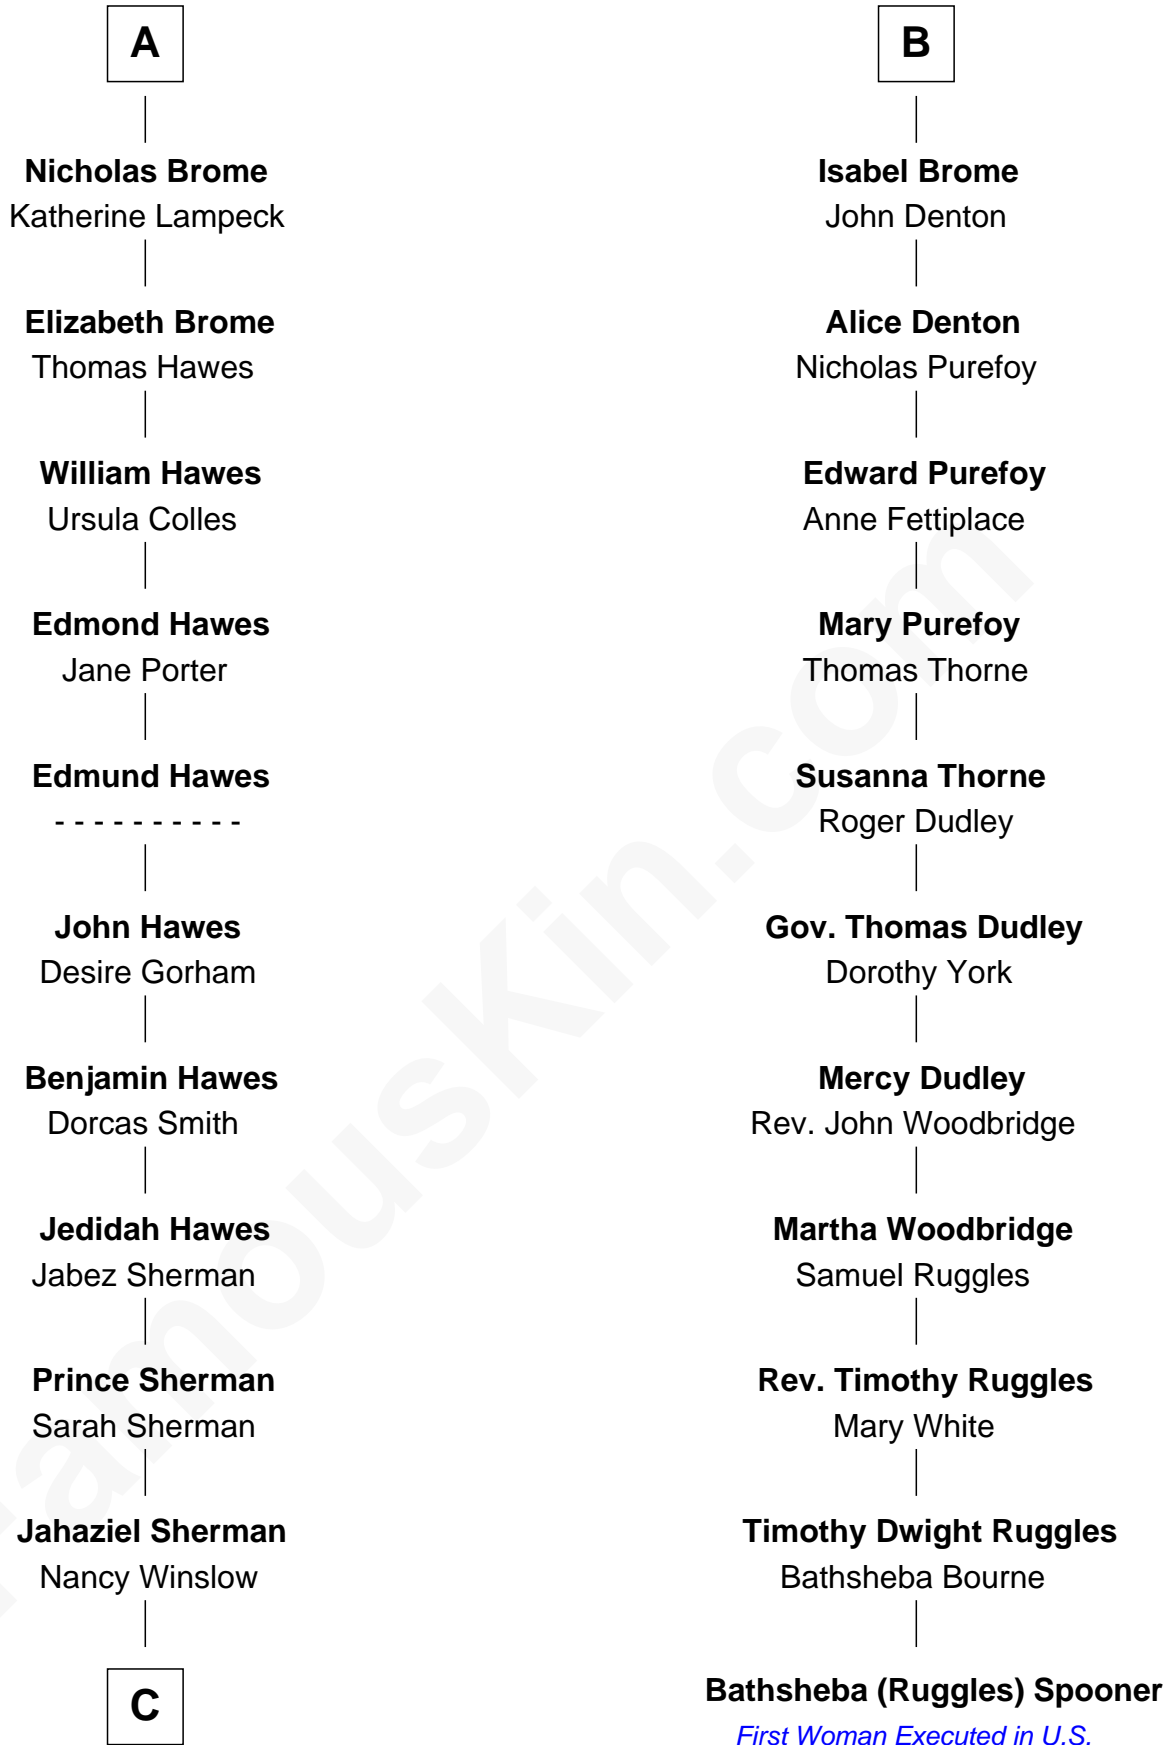

FamousKin.com Relationship Chart of

James Sherman

27th U.S. Vice-President

17th cousin 2 times removed of

Bathsheba (Ruggles) Spooner

First woman executed for murder in U.S. by non-British government

Nicholas FitzMartin

Maud de Bryan

C

Richard Winslow Sherman

Frances Lucretia Williams

Mary Frances Sherman

Richard Updike Sherman

James Sherman

27th U.S. Vice-President